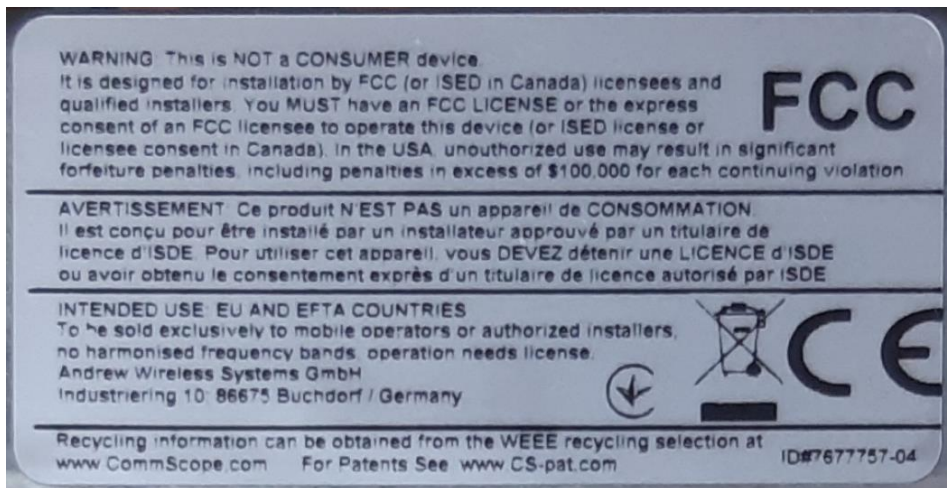

RM B66 – Radio Module 7847637-01- Label picture

Accreditation Label dimension

Accreditation Label Picture

Accreditation Label Position

Accreditation Label dimension (text as example)

Accreditation Label picture

Accreditation Label position