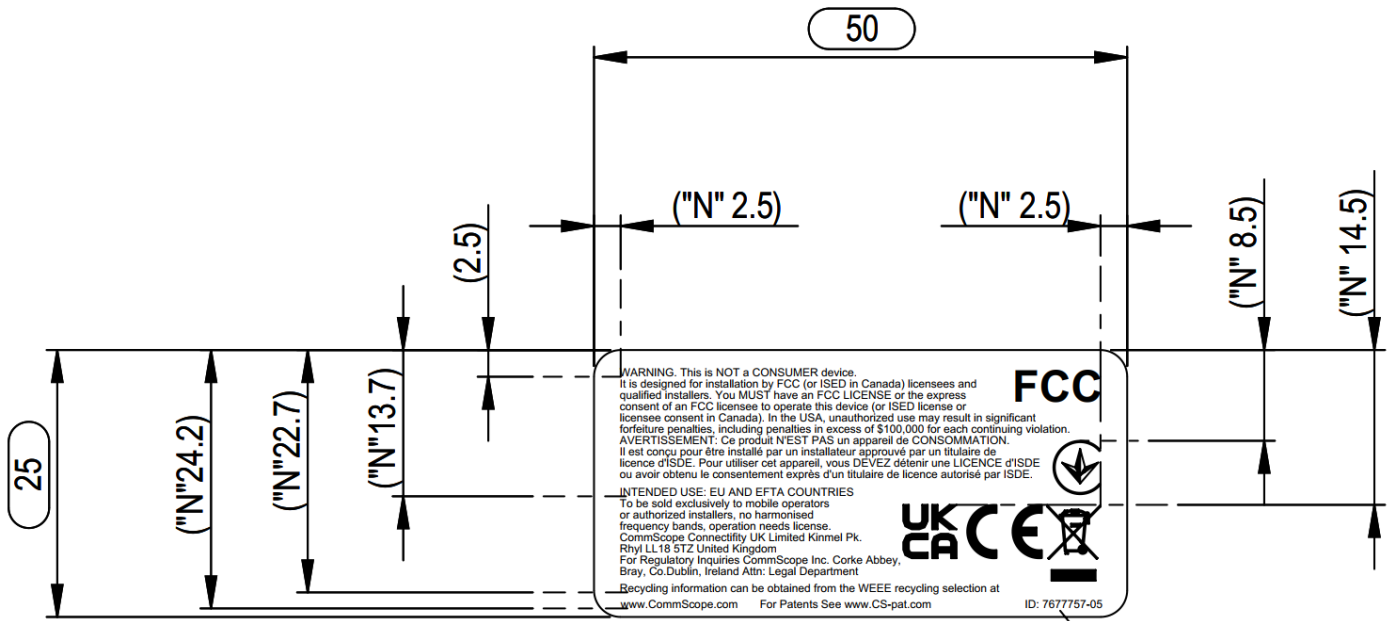

RM B66 – Radio Module 7847637-01- Label picture

Accreditation Label dimension

Accreditation Label Picture

Accreditation Label Position

Accreditation Label dimension (text as example)

Accreditation Label picture

Accreditation Label position