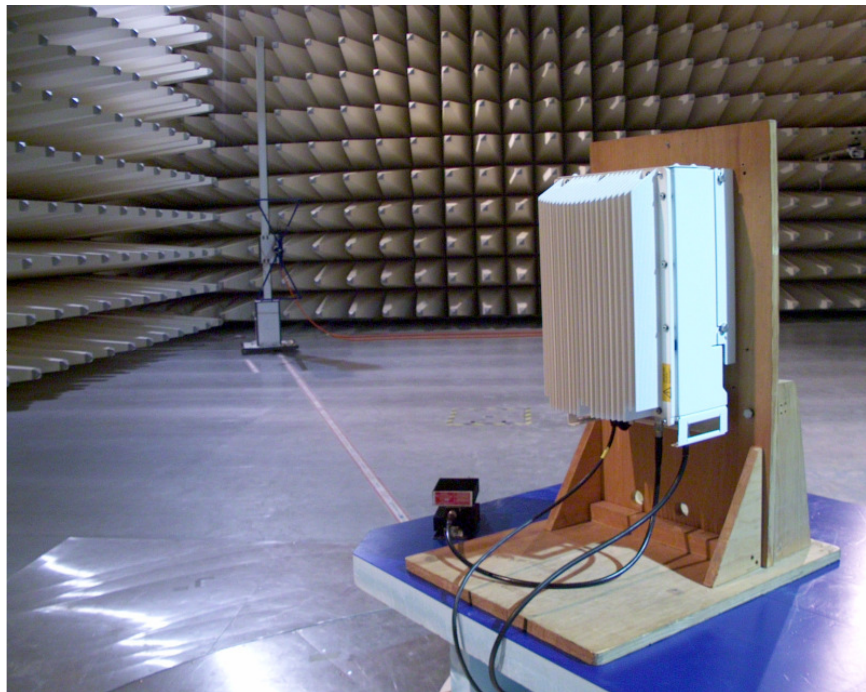

Test Setup Photos
XS5-NCM843

picture 7.1: Test setup: Field Strength Emission >1 GHz @3m in the FAC

picture 7.2: Test setup: Field Strength Emission <1 GHz @10m in the SAC

Testsetup RF

Front: measurement equipment:

Back: measurement equipment:

Front: EUT