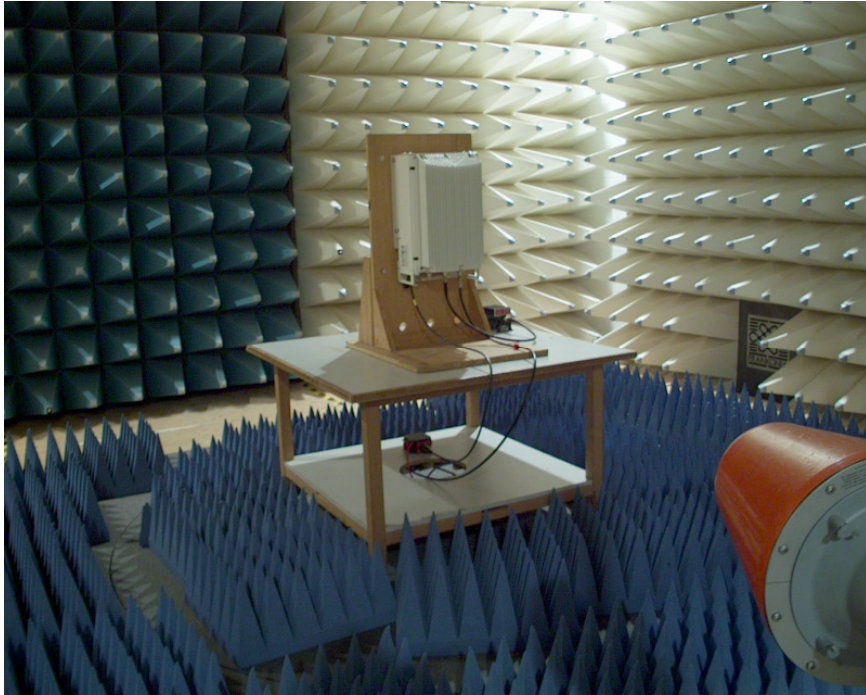

Test Setup Photos
XS5-NCM843

picture 7.1: Test setup: Field Strength Emission >1 GHz @3m in the FAC

picture 7.2: Test setup: Field Strength Emission <1 GHz @10m in the SAC

Testsetup RF

Front: measurement equipment:

Back: measurement equipment:

Front: EUT