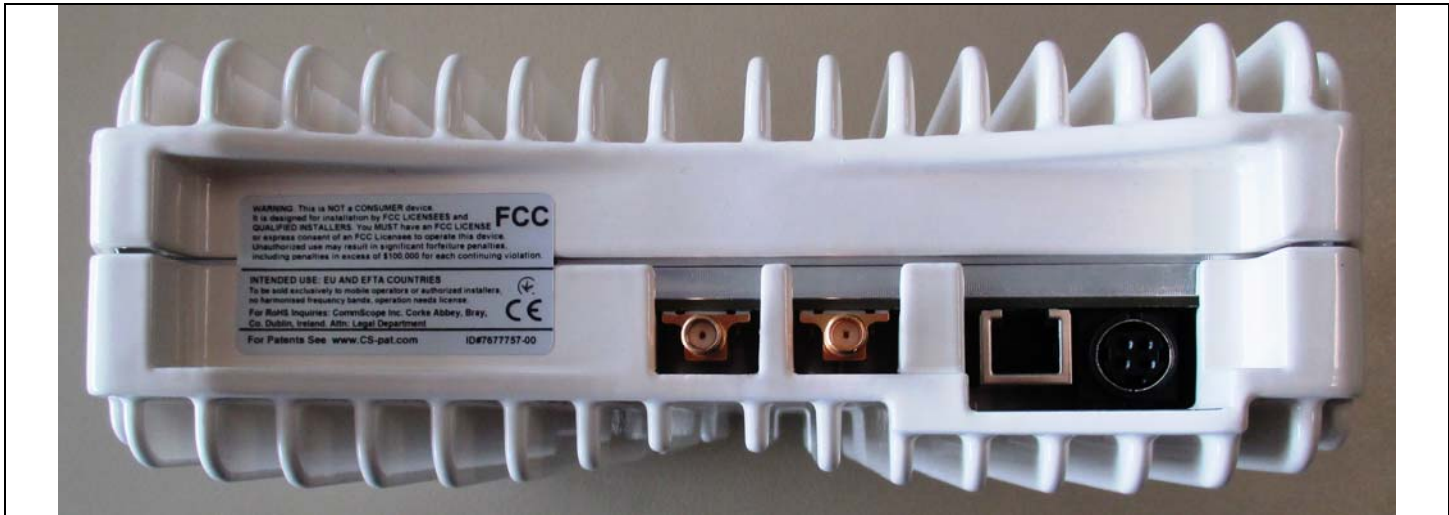

External Photos
MR1718E/1918/1918

Power Supply Unit AC IN 100-240V 60W 7610199-01