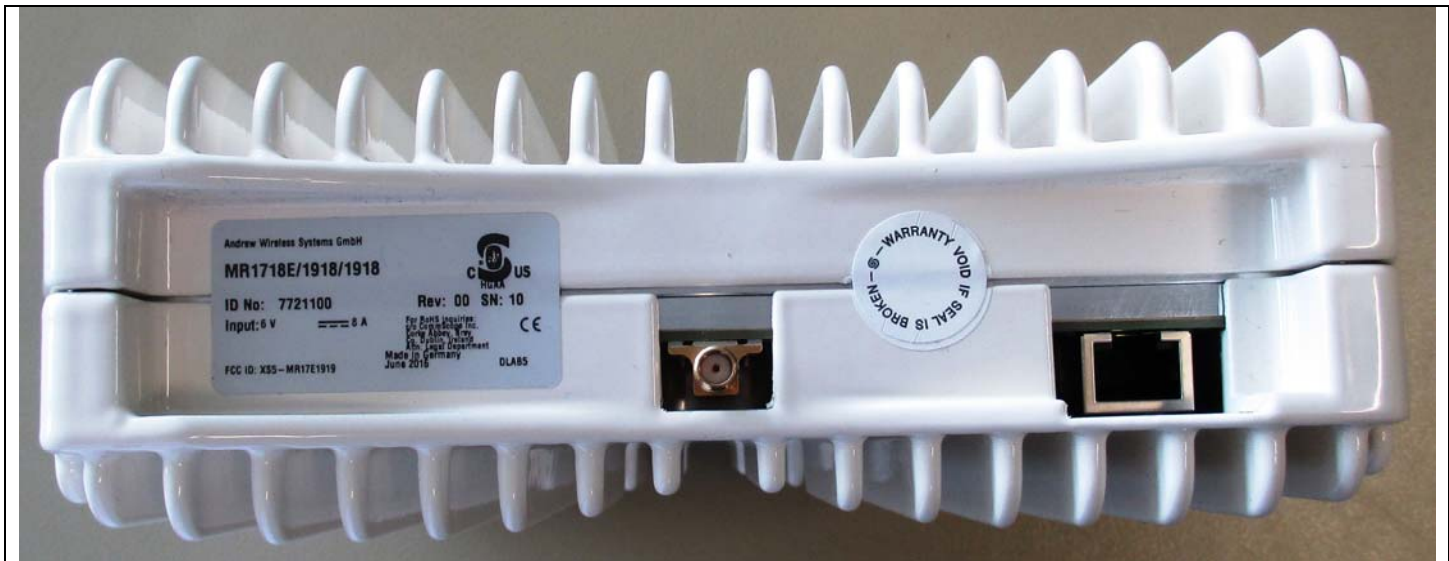

External Photos
MR1718E/1918/1918

Power Supply Unit AC IN 100-240V 60W 7610199-01