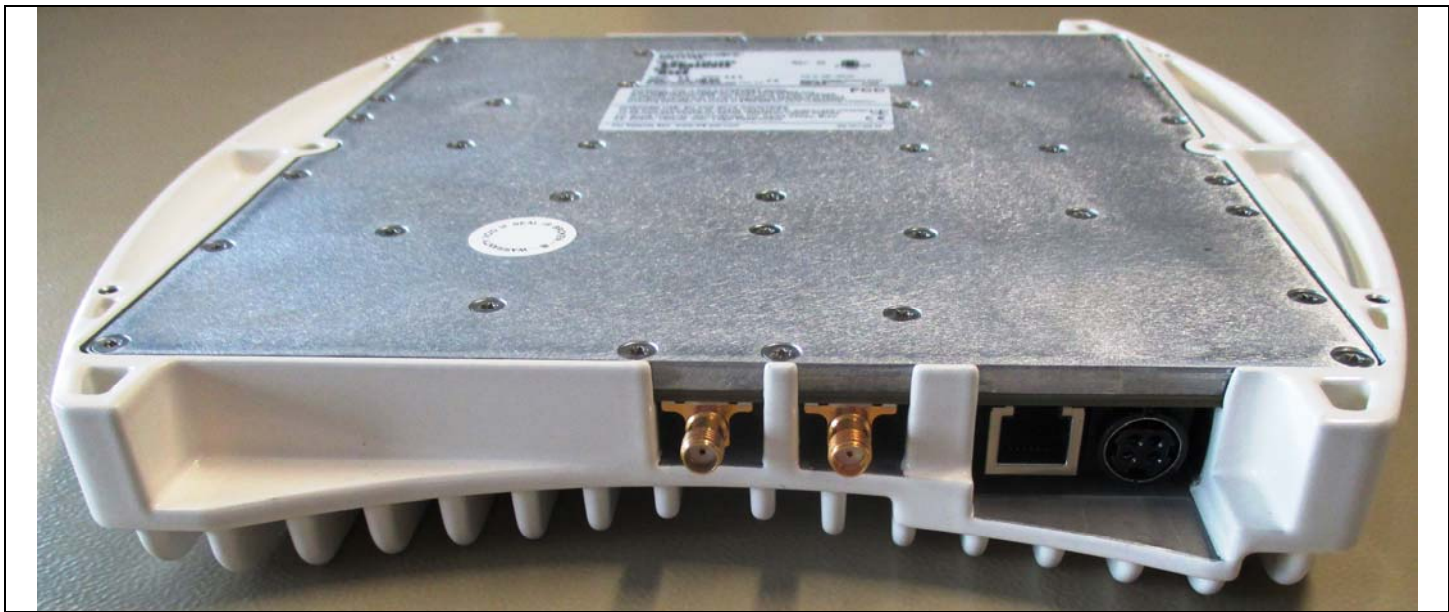

External Photos MR1718E

Power Supply Unit AC IN 100-240V 30W 7610200-01