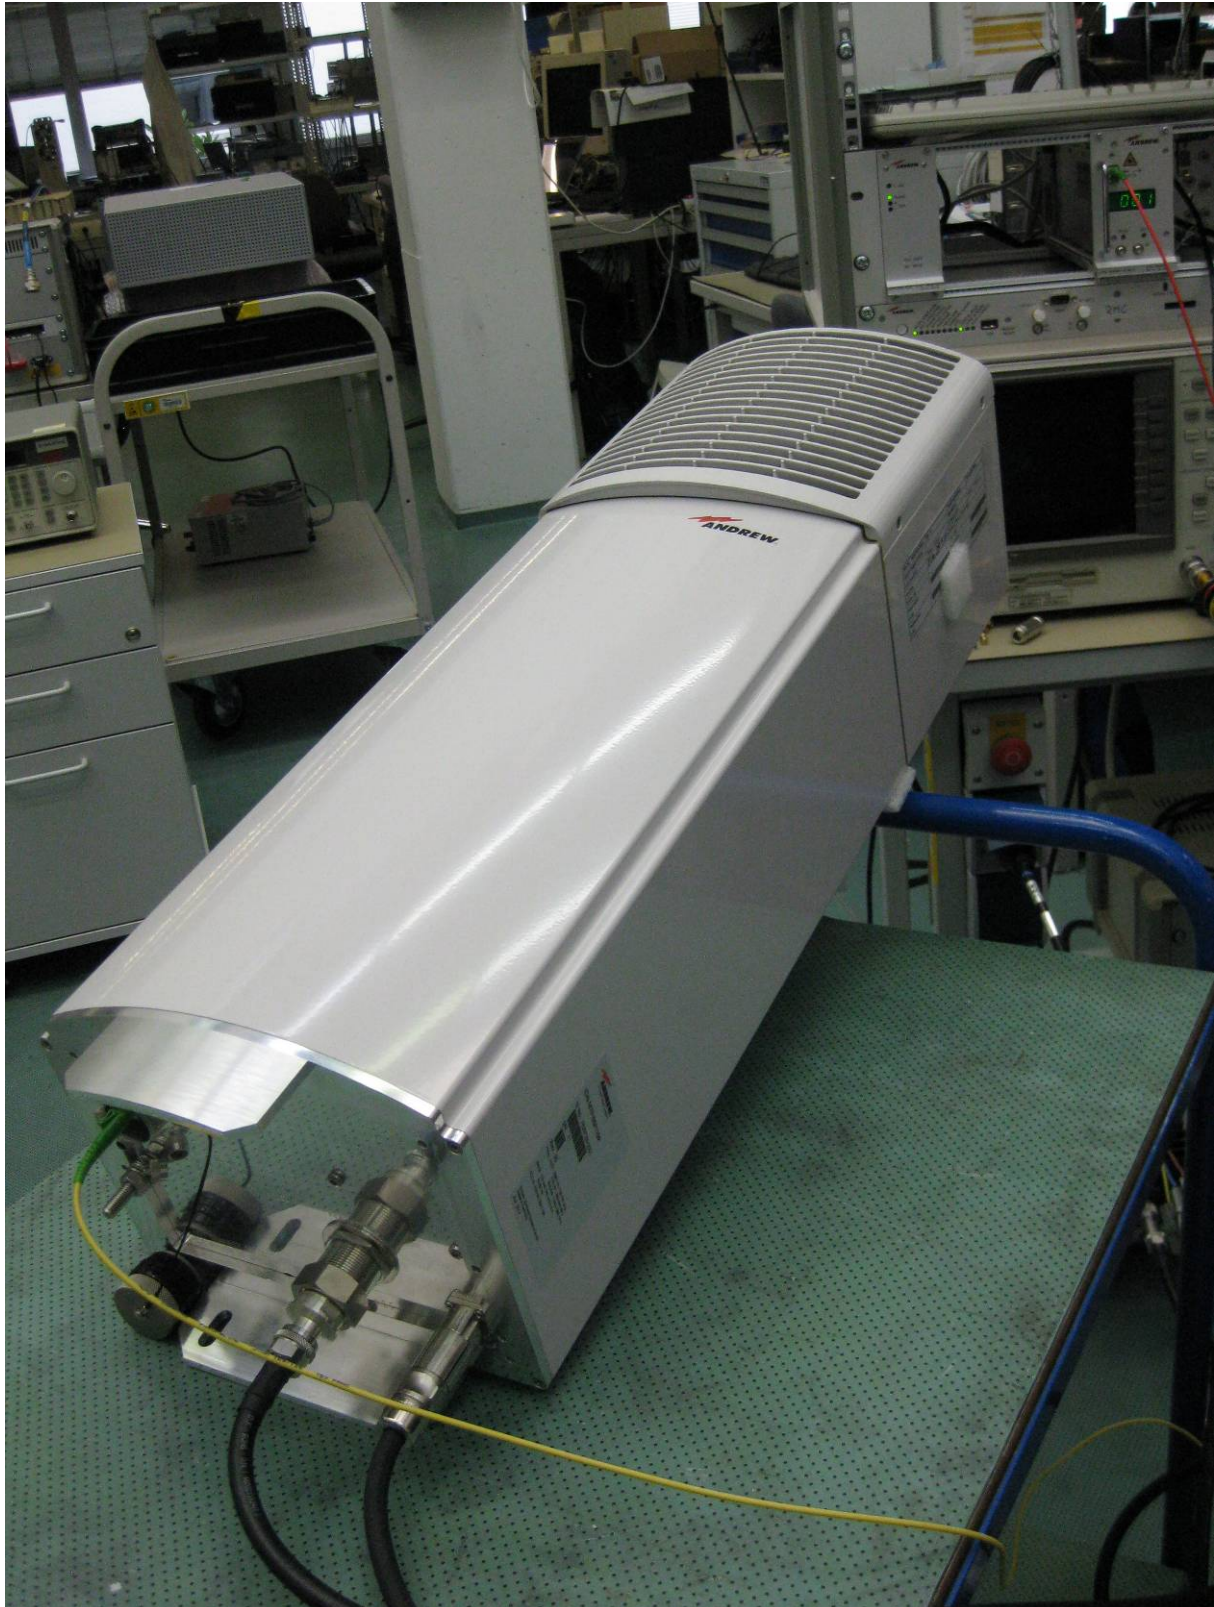

## Test setup

Figure 1. EUT ION-M7P/85P/19P

**Figure 2. Measurement Equipment and Remote Unit**