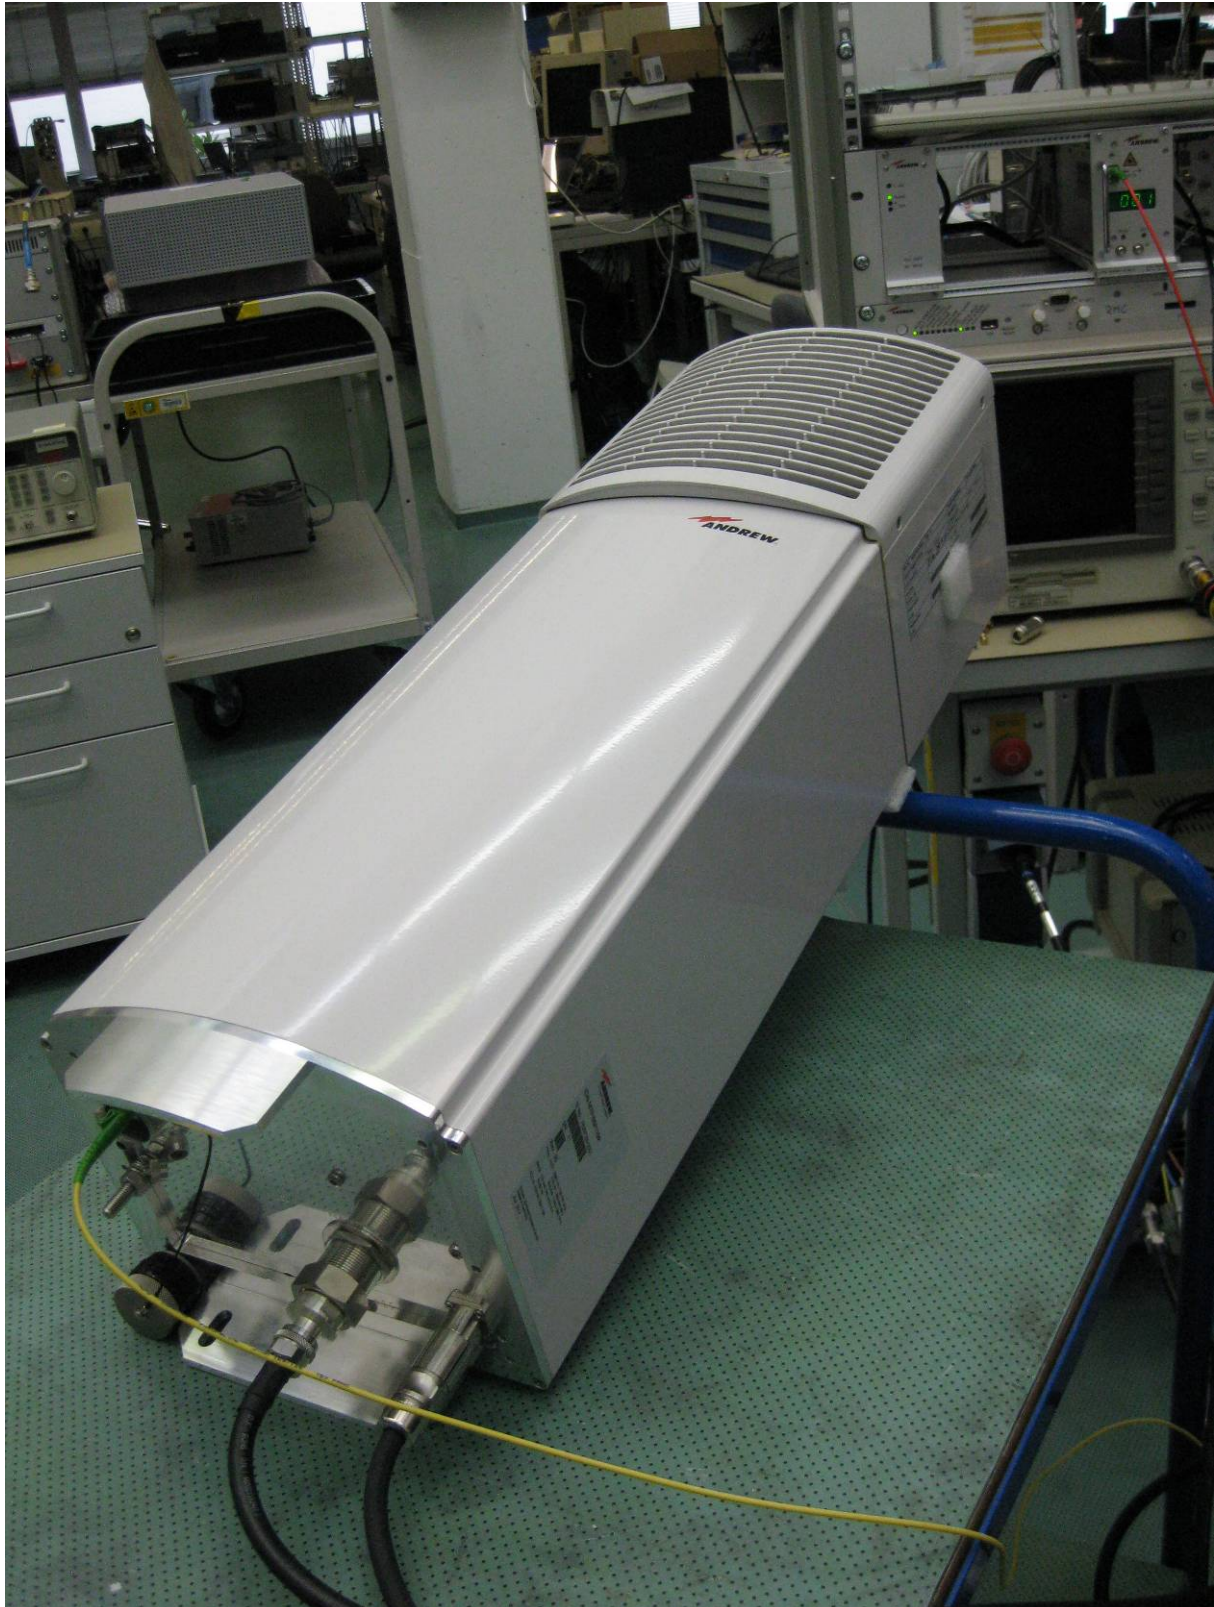

## Test setup

Figure 1. EUT ION-M7P/85P/17P/19P

**Figure 2. Measurement Equipment and Remote Unit**