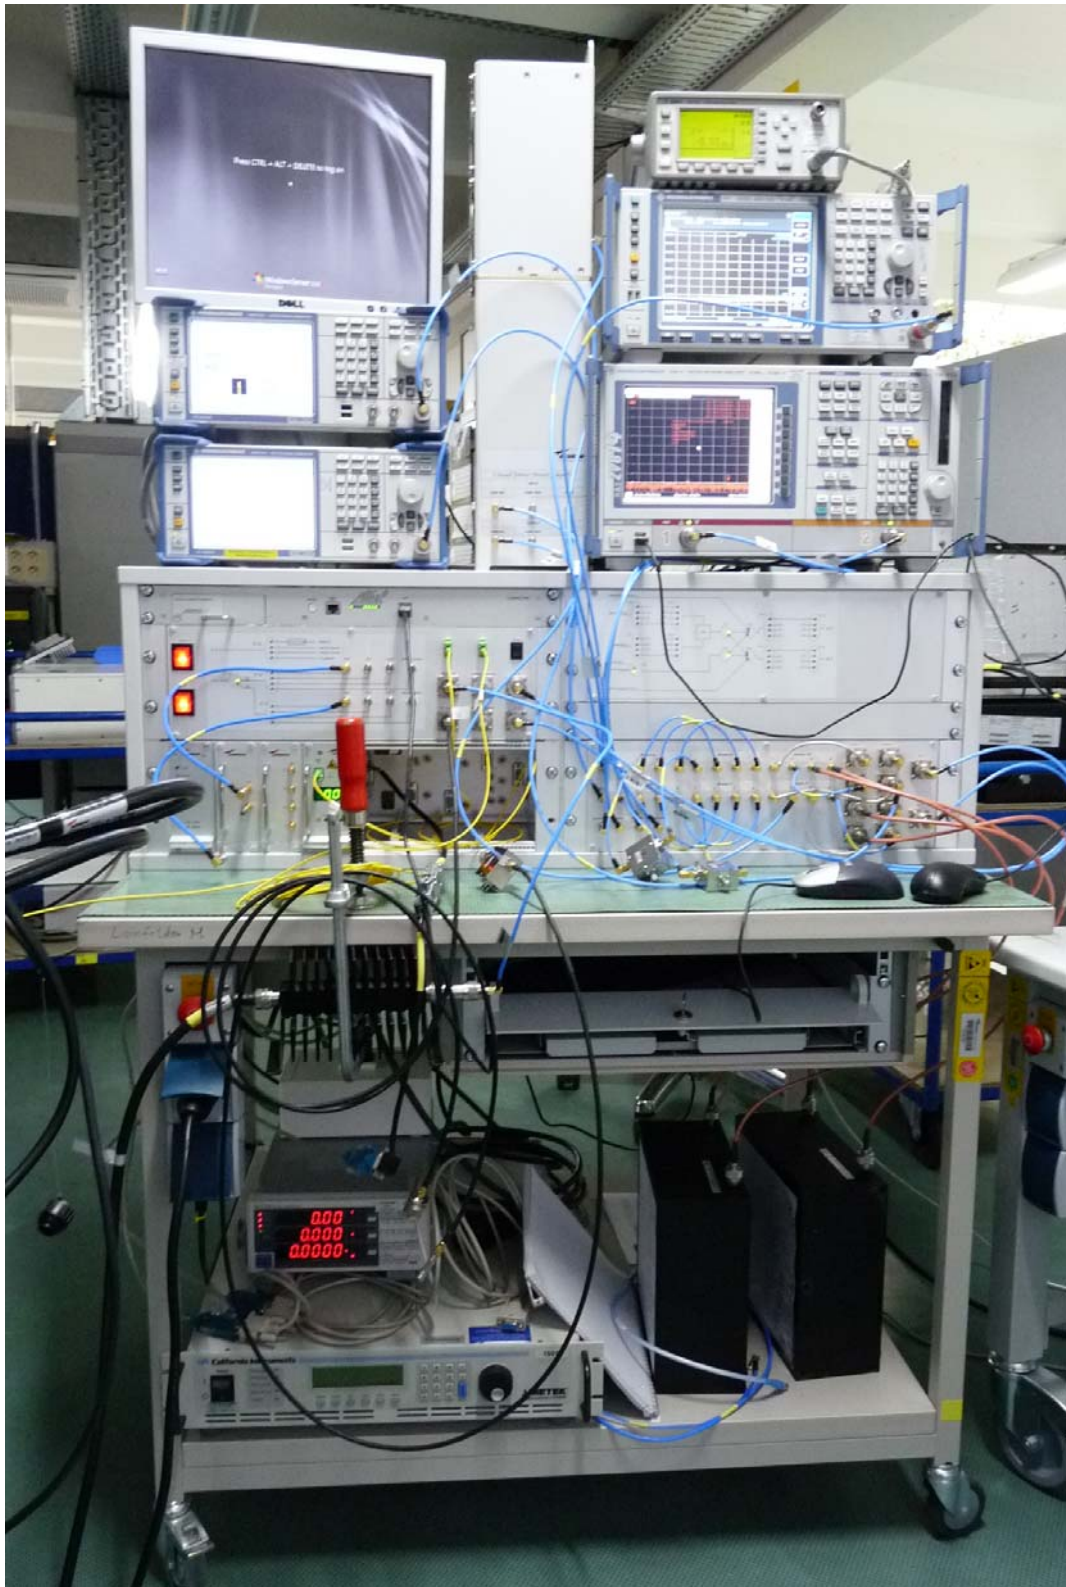

Test setup

Figure 1. EUT ION-M85P R EP

Figure 2. Measurement Equipment