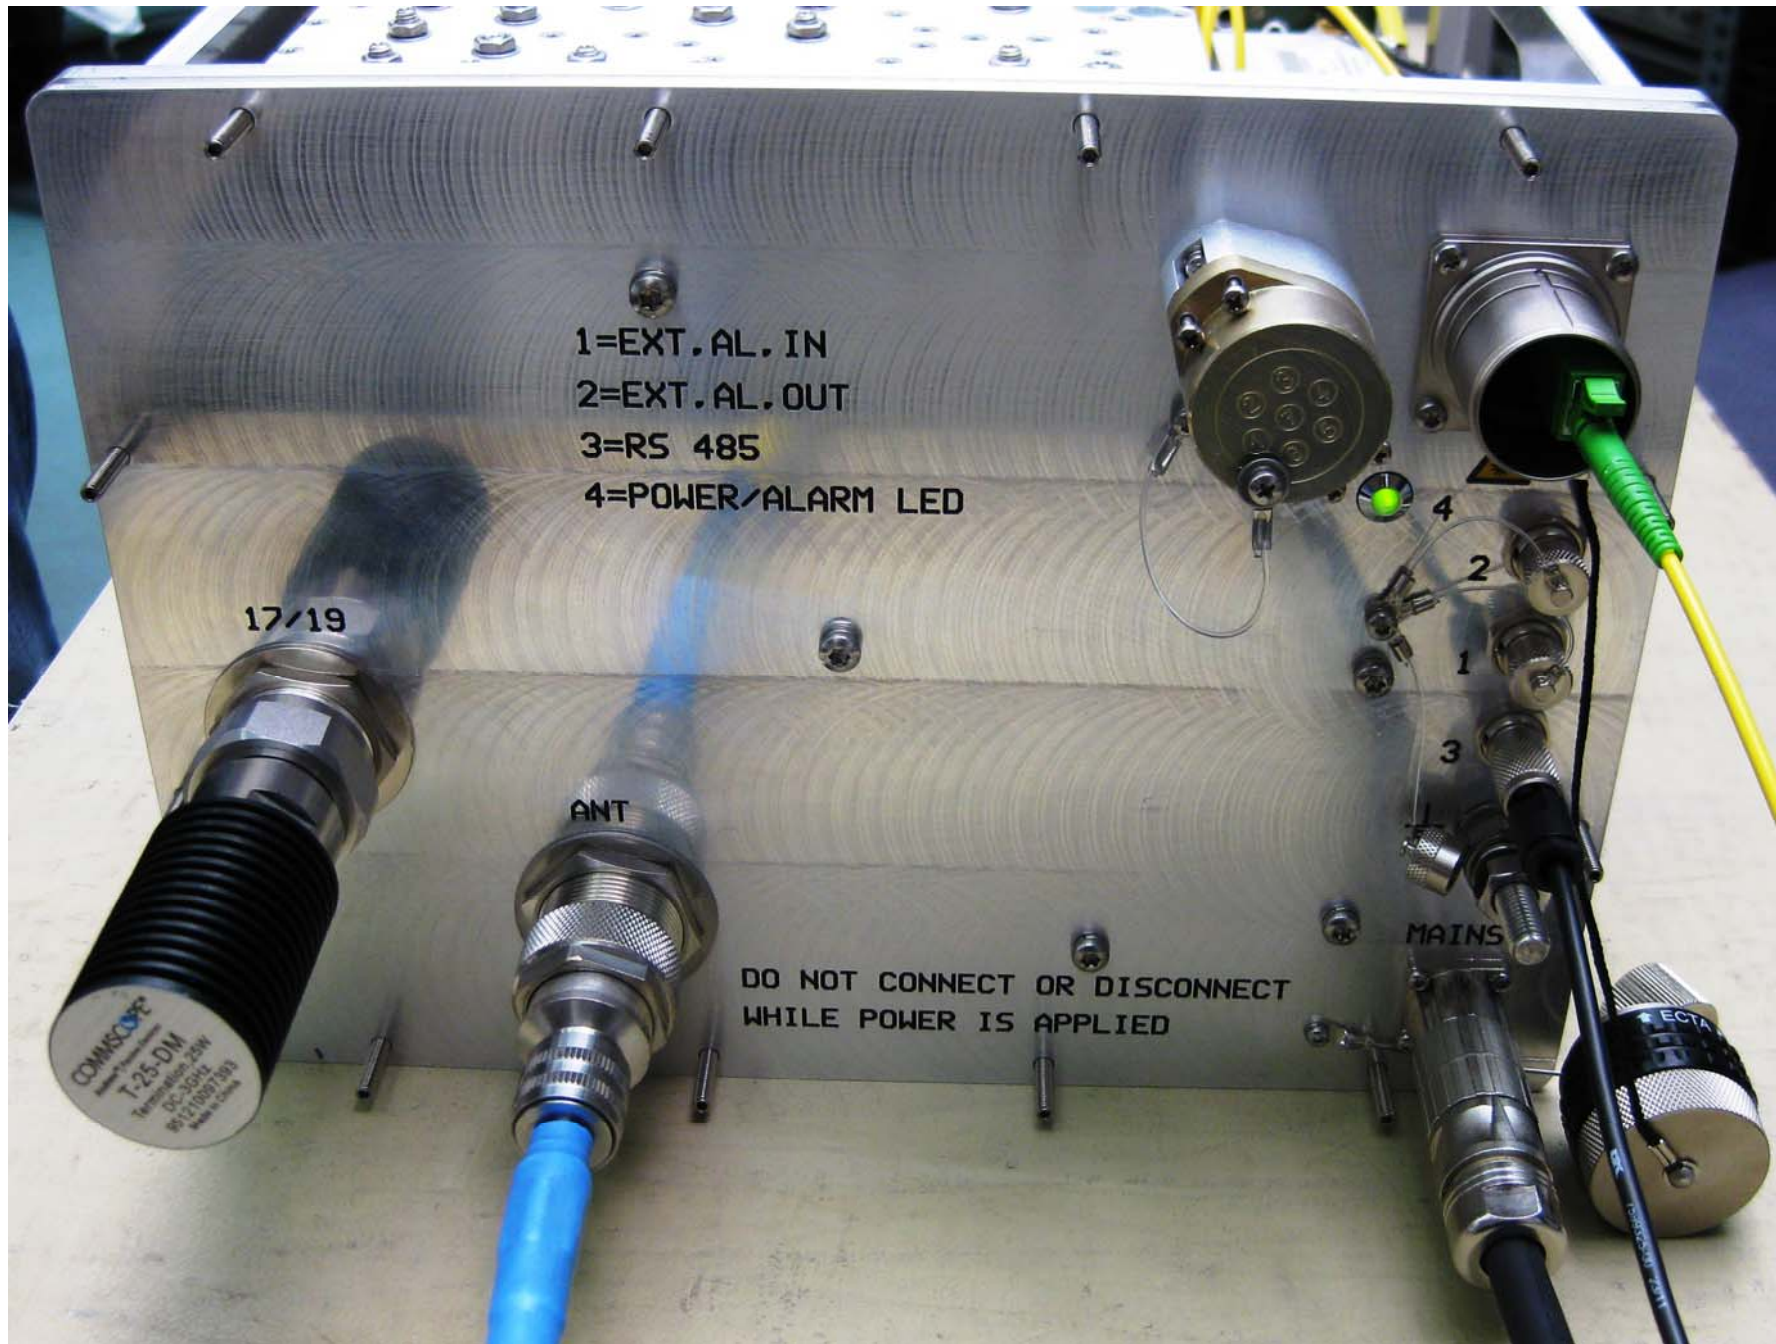

## Internal Photos

ION-M7P/80-85HP/9

Fans

Duplexer

ION-M7P/80-85HP/9 backside

Cooling fins

PSU and Amplifier

ION-M7P/80-85HP/9 Top and side view

OTRX

ION-M7P/80-85HP/9 Front

OTRX