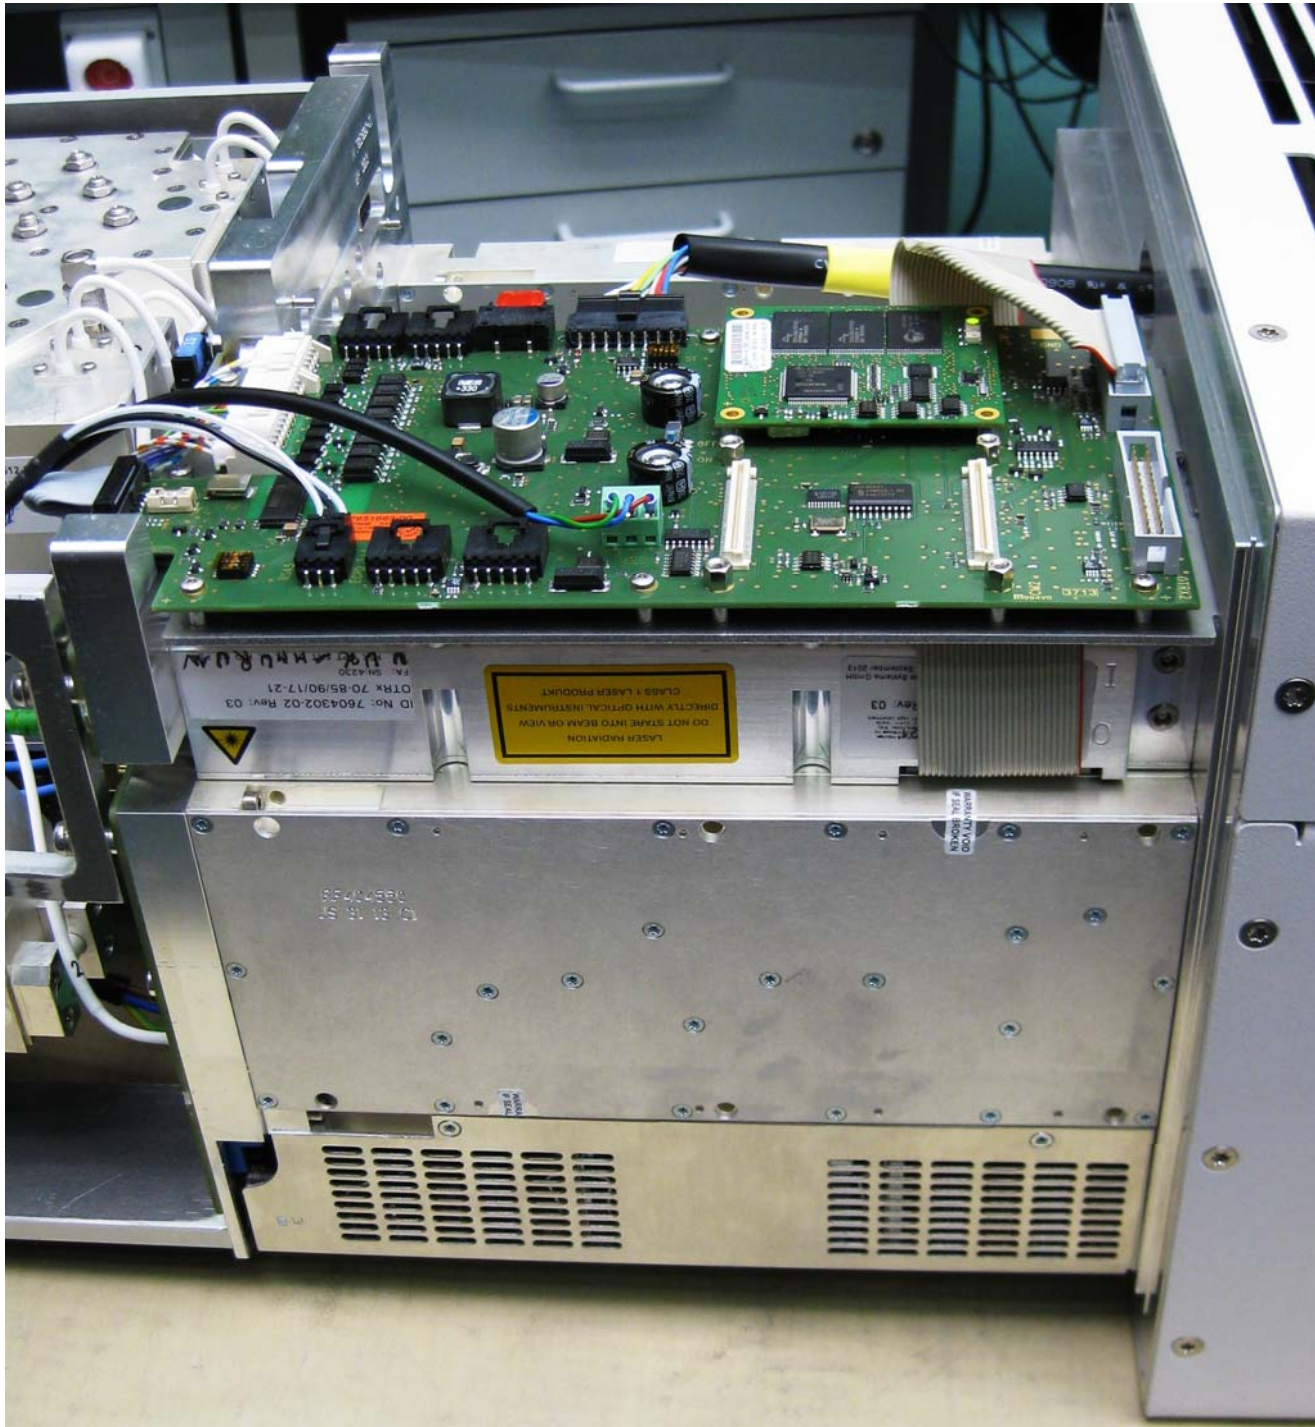

## Internal Photos

ION-M7P/80-85HP/9

Fans

Duplexer

ION-M7P/80-85HP/9 backside

Cooling fins

PSU and Amplifier

ION-M7P/80-85HP/9 Top and side view

OTRX

ION-M7P/80-85HP/9 Front

OTRX