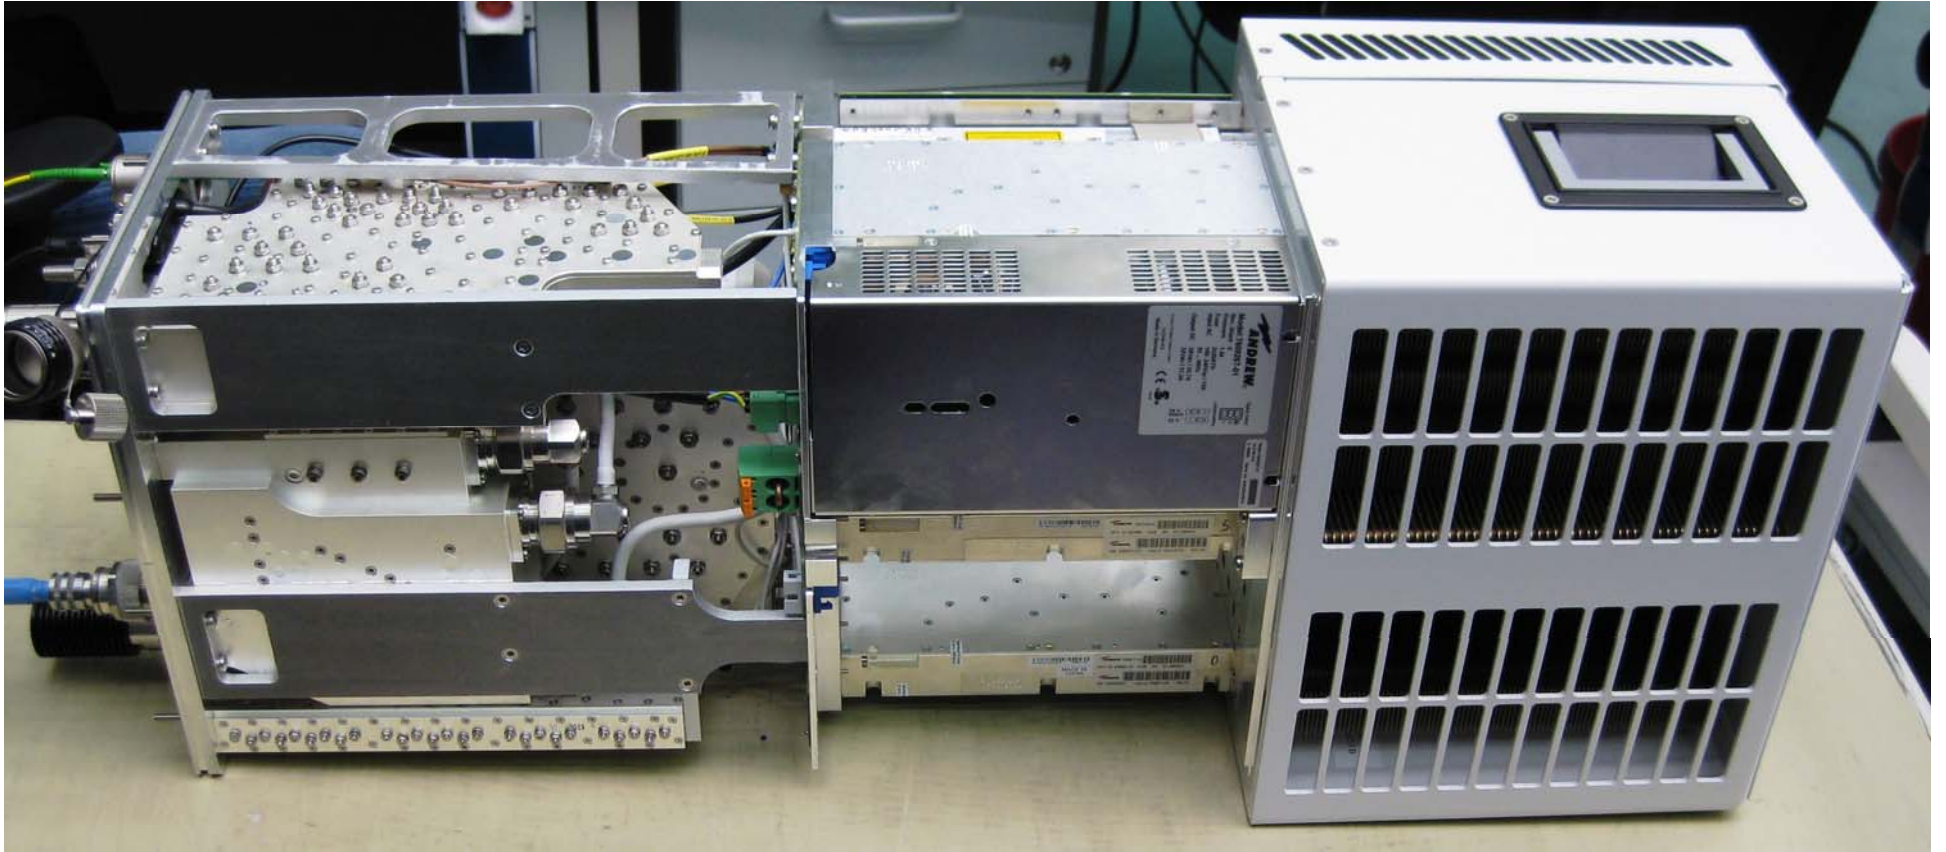

## Internal Photos

ION-M7P/80-85HP/9

Fans

Duplexer

ION-M7P/80-85HP/9 backside

Cooling fins

PSU and Amplifier

ION-M7P/80-85HP/9 Top and side view

OTRX

ION-M7P/80-85HP/9 Front

OTRX