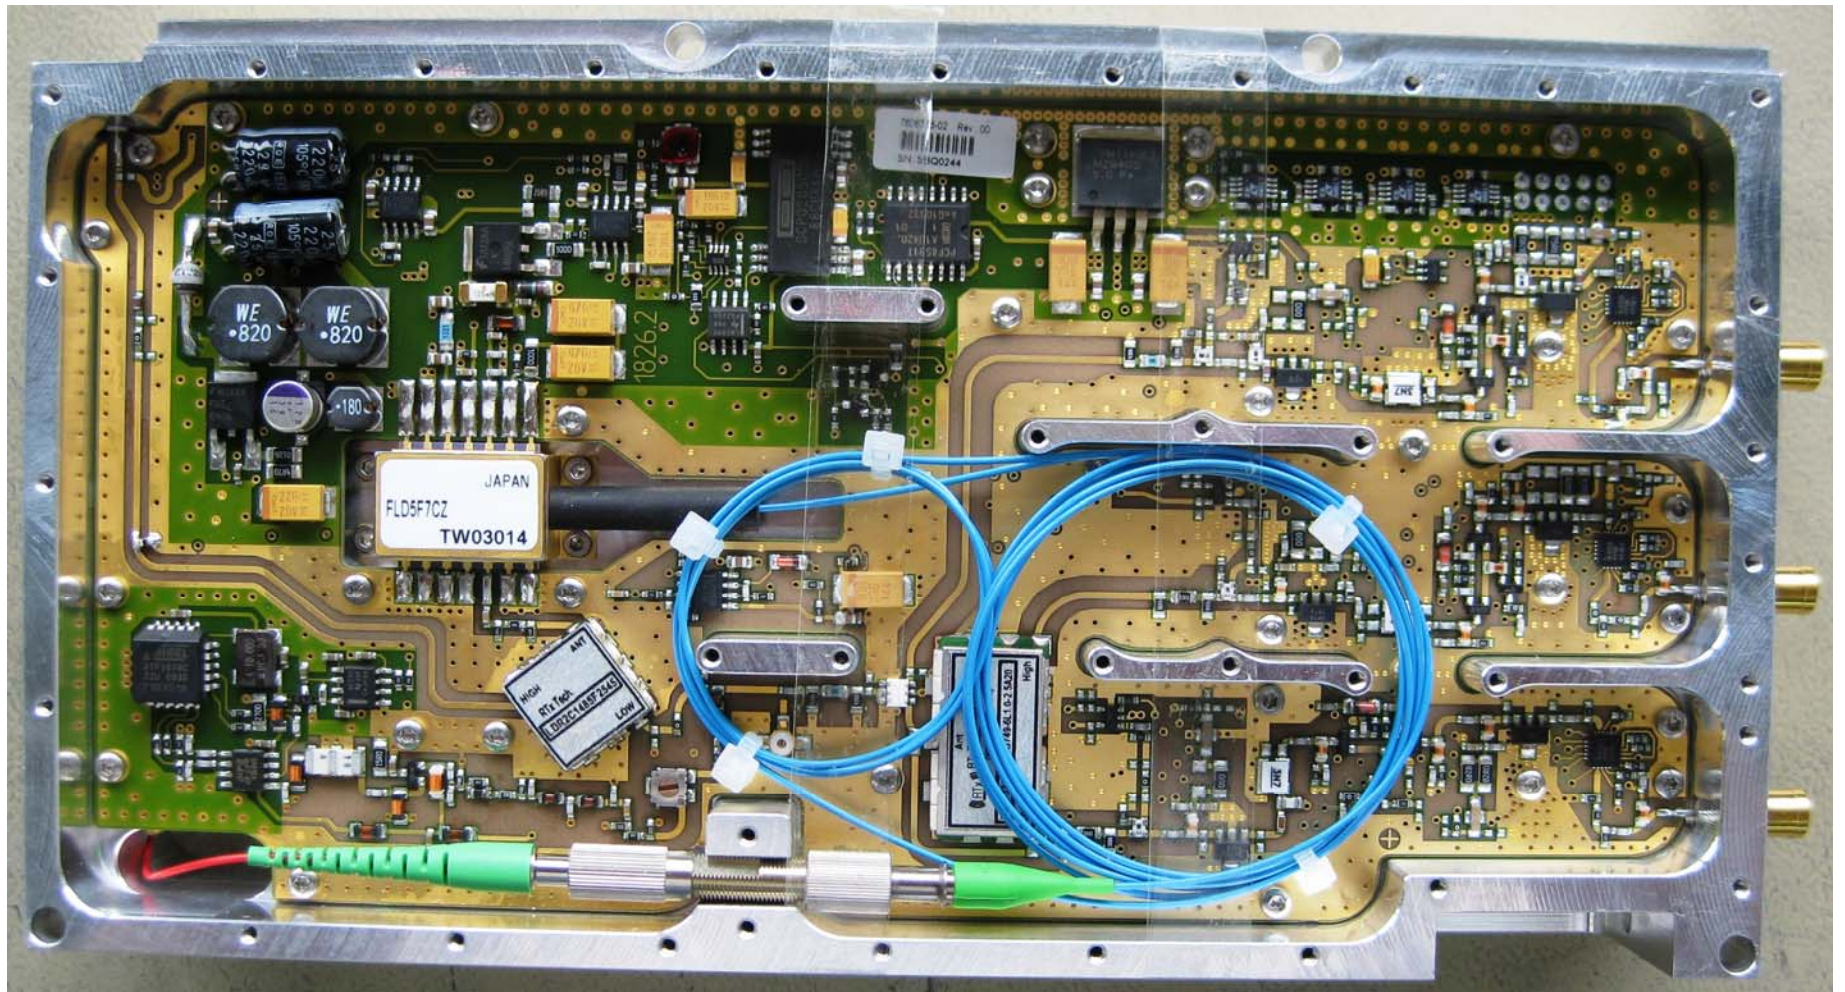

## Internal Photos

ION-M7P/80-85HP/9

Fans

Duplexer

ION-M7P/80-85HP/9 backside

Cooling fins

PSU and Amplifier

ION-M7P/80-85HP/9 Top and side view

OTRX

ION-M7P/80-85HP/9 Front

OTRX

# Connecting / Controller Board