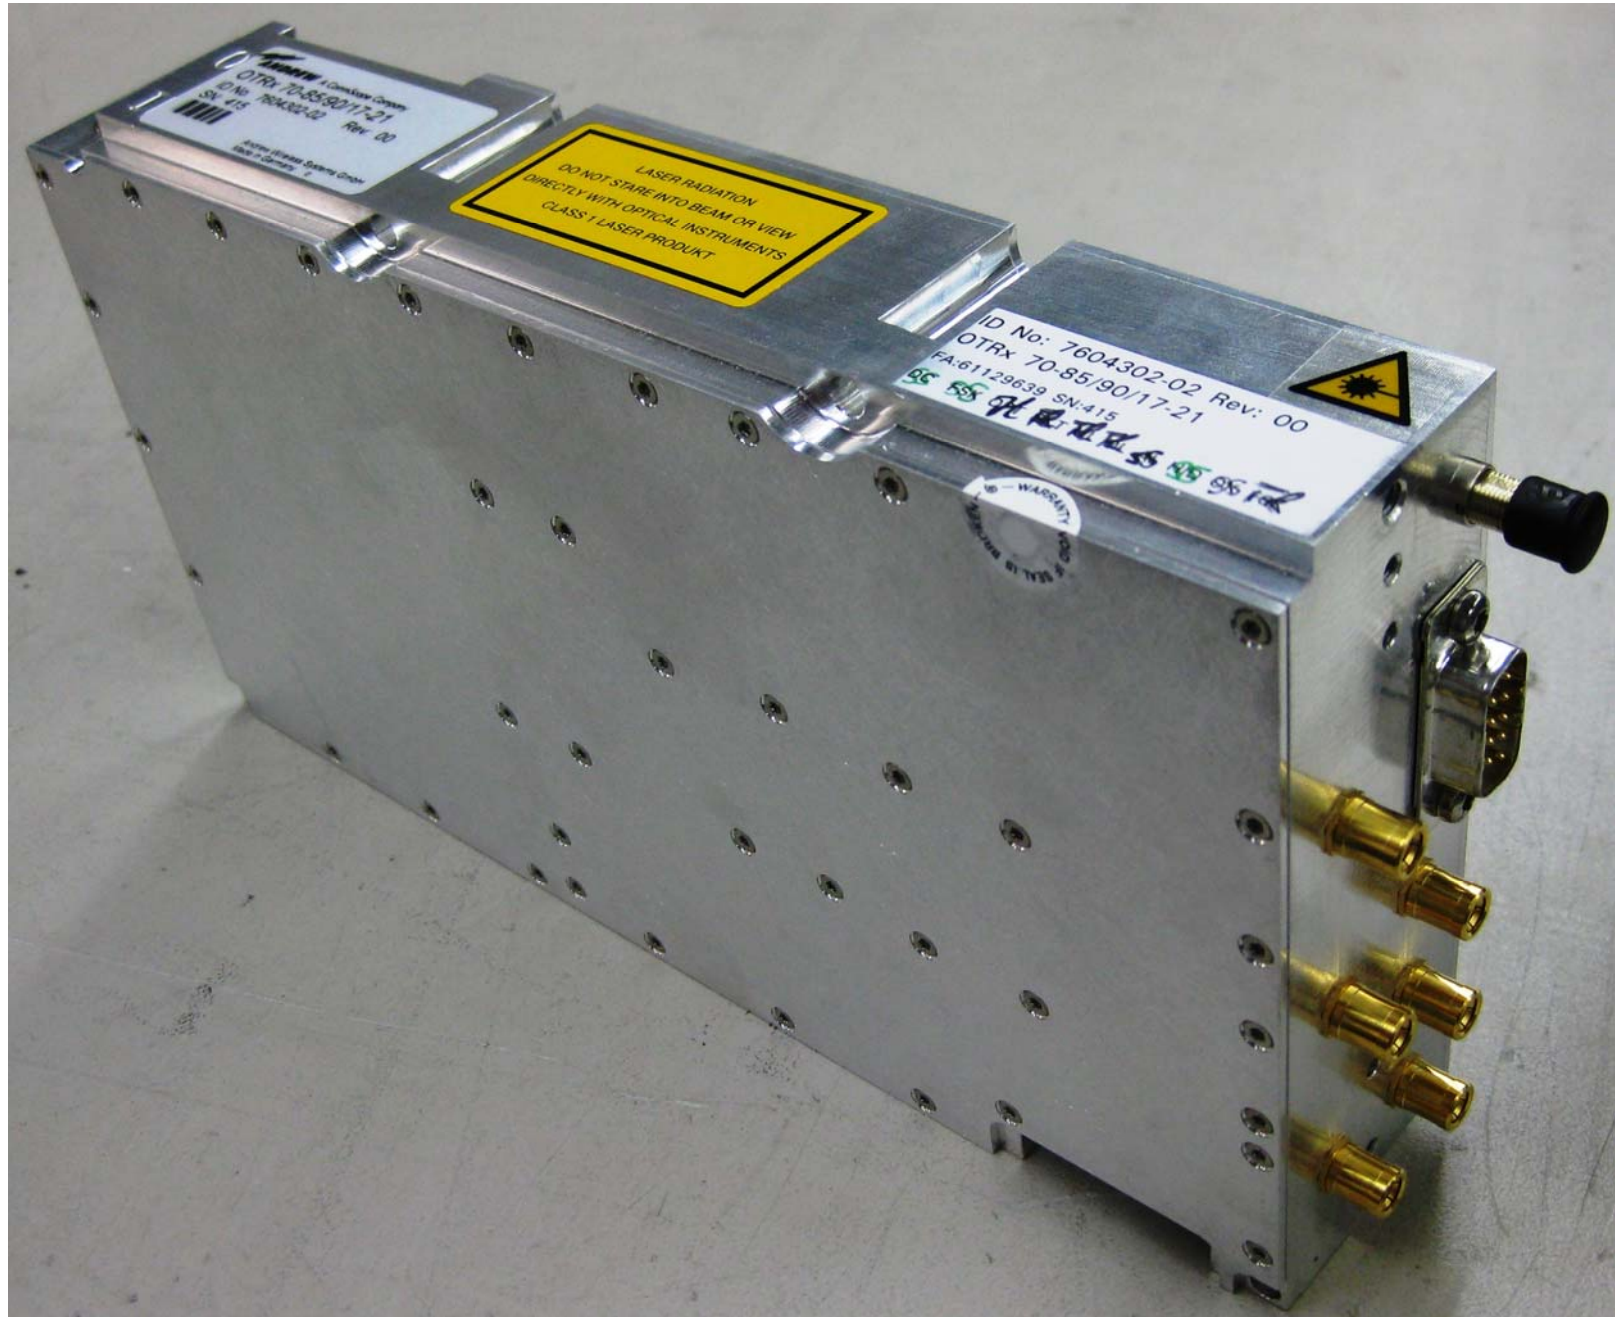

## Internal Photos

ION-M7P/80-85HP/9

Fans

Duplexer

ION-M7P/80-85HP/9 backside

Cooling fins

PSU and Amplifier

ION-M7P/80-85HP/9 Top and side view

OTRX

ION-M7P/80-85HP/9 Front

OTRX