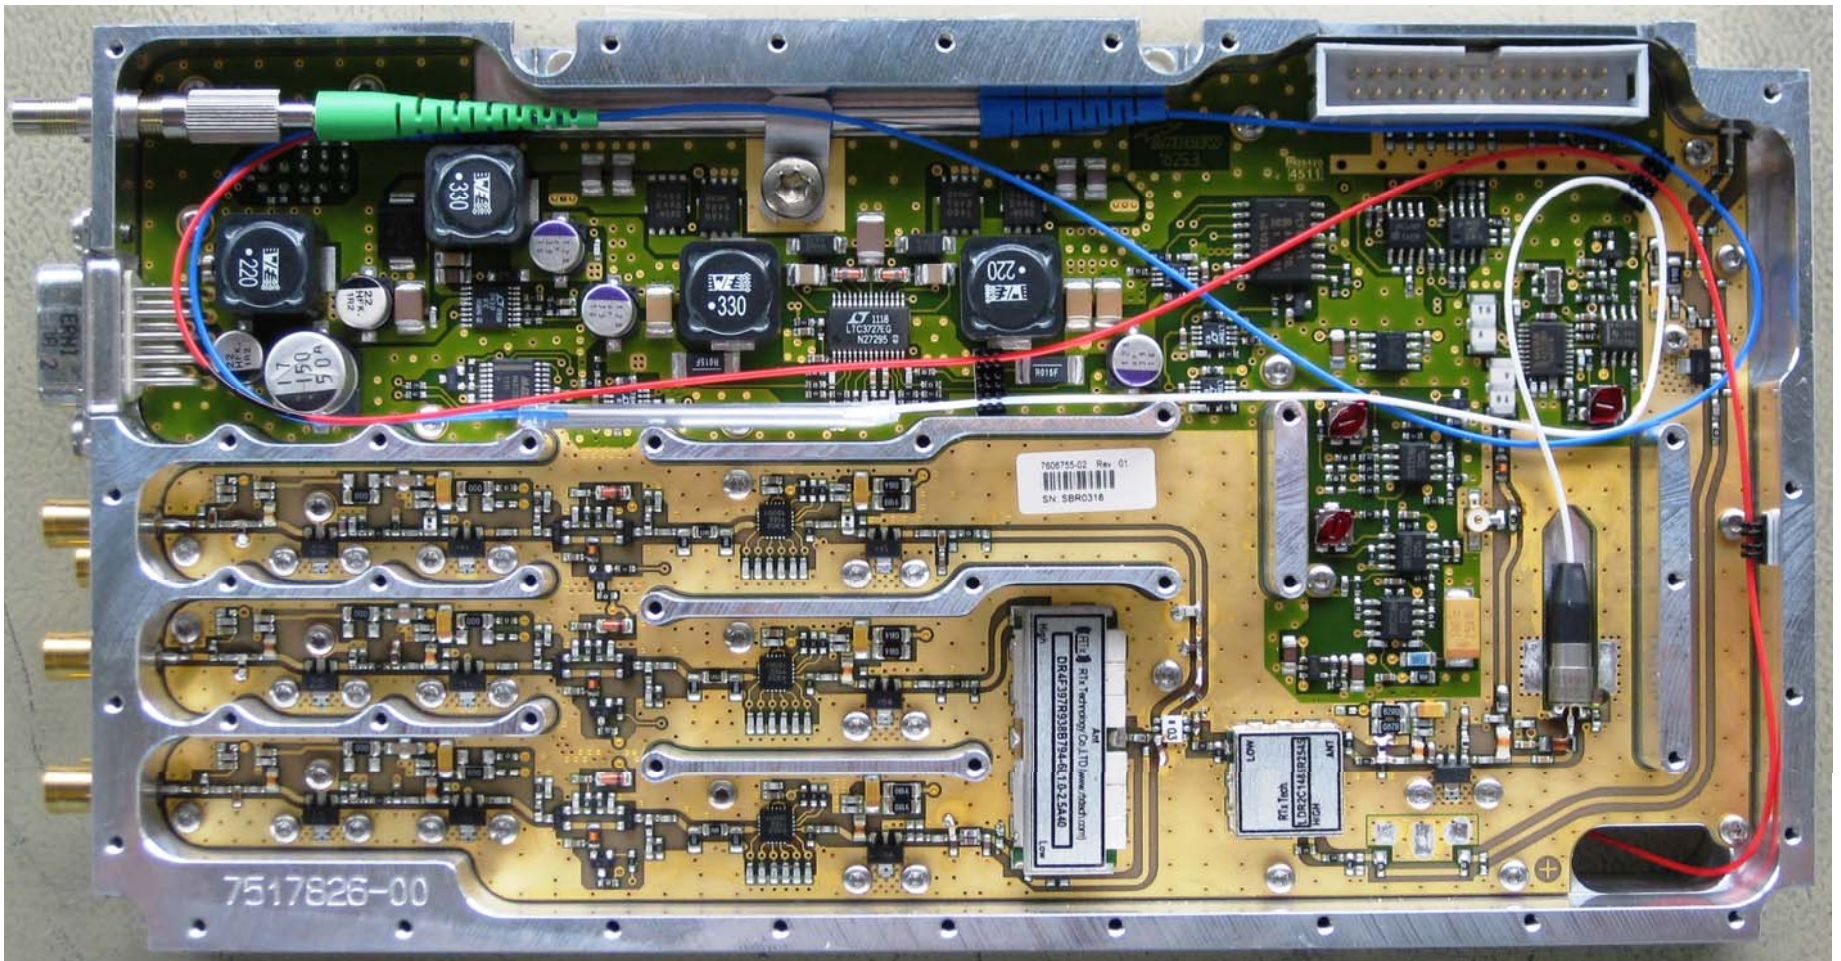

## Internal Photos

ION-M7P/80-85HP/9

Fans

Duplexer

ION-M7P/80-85HP/9 backside

Cooling fins

PSU and Amplifier

ION-M7P/80-85HP/9 Top and side view

OTRX

ION-M7P/80-85HP/9 Front

OTRX

# Connecting / Controller Board