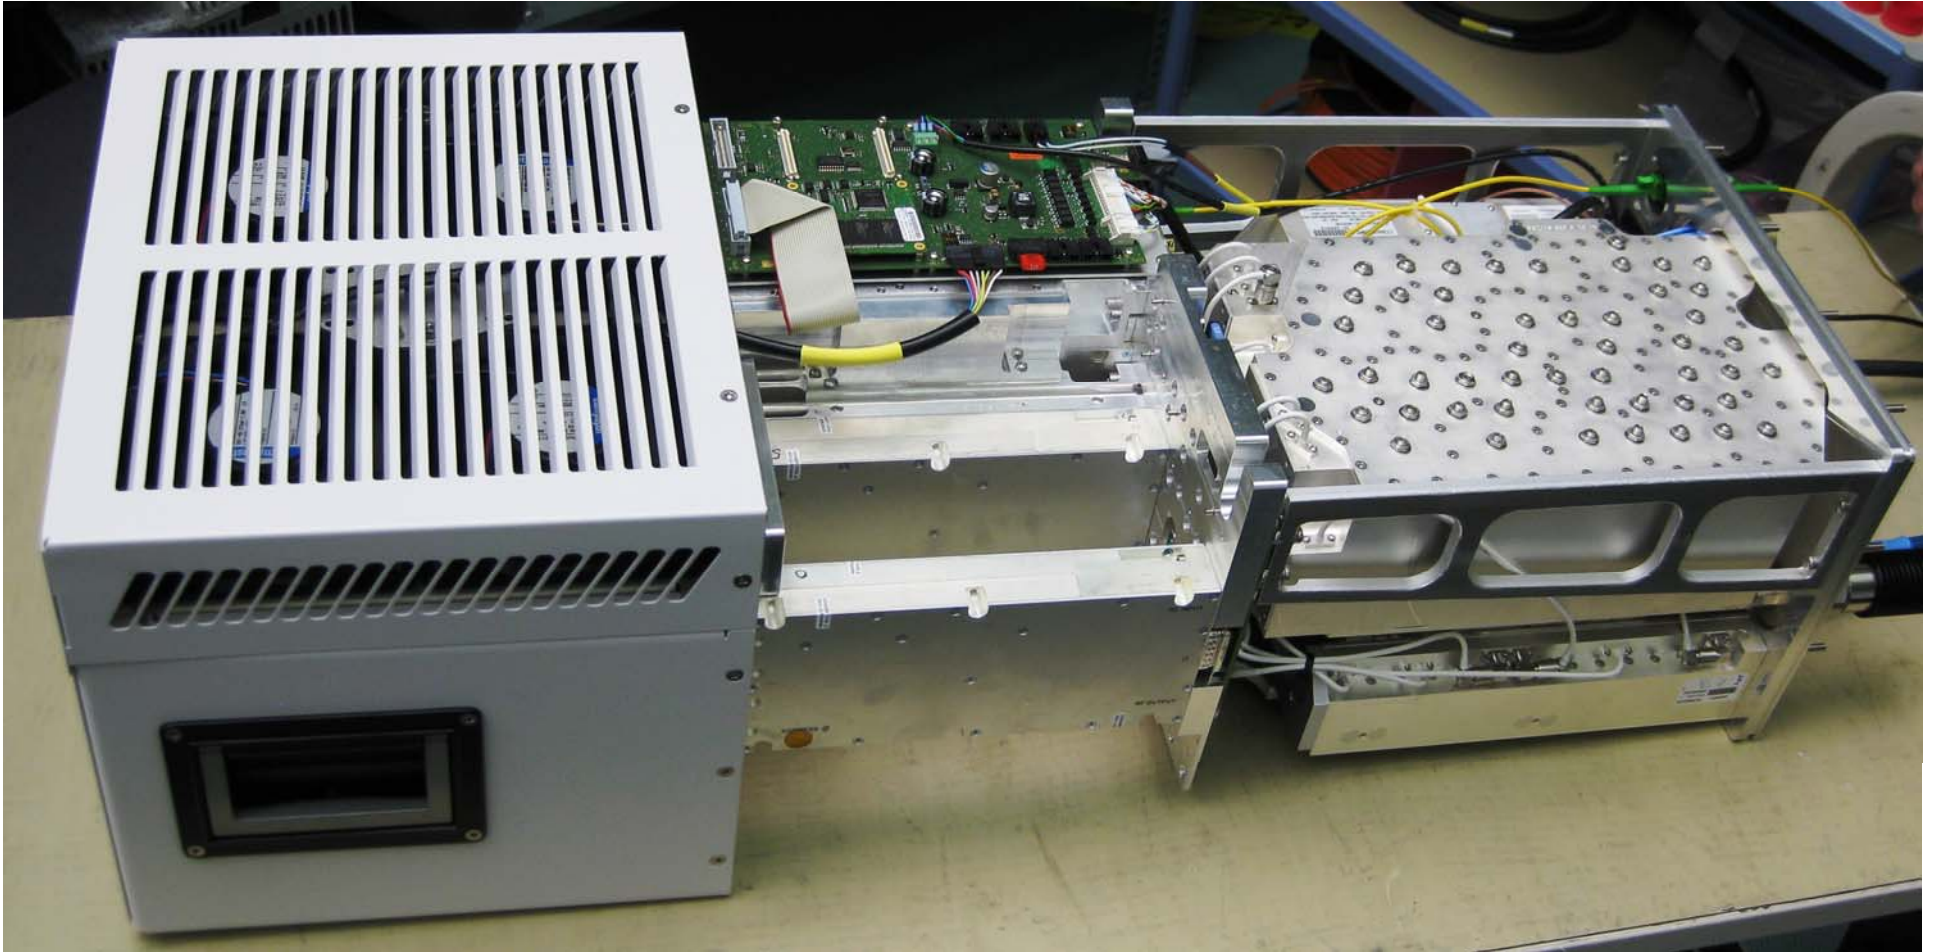

## Internal Photos

ION-M7P/80-85HP/9

Fans

Duplexer

ION-M7P/80-85HP/9 backside

Cooling fins

PSU and Amplifier

ION-M7P/80-85HP/9 Top and side view

OTRX

ION-M7P/80-85HP/9 Front

OTRX