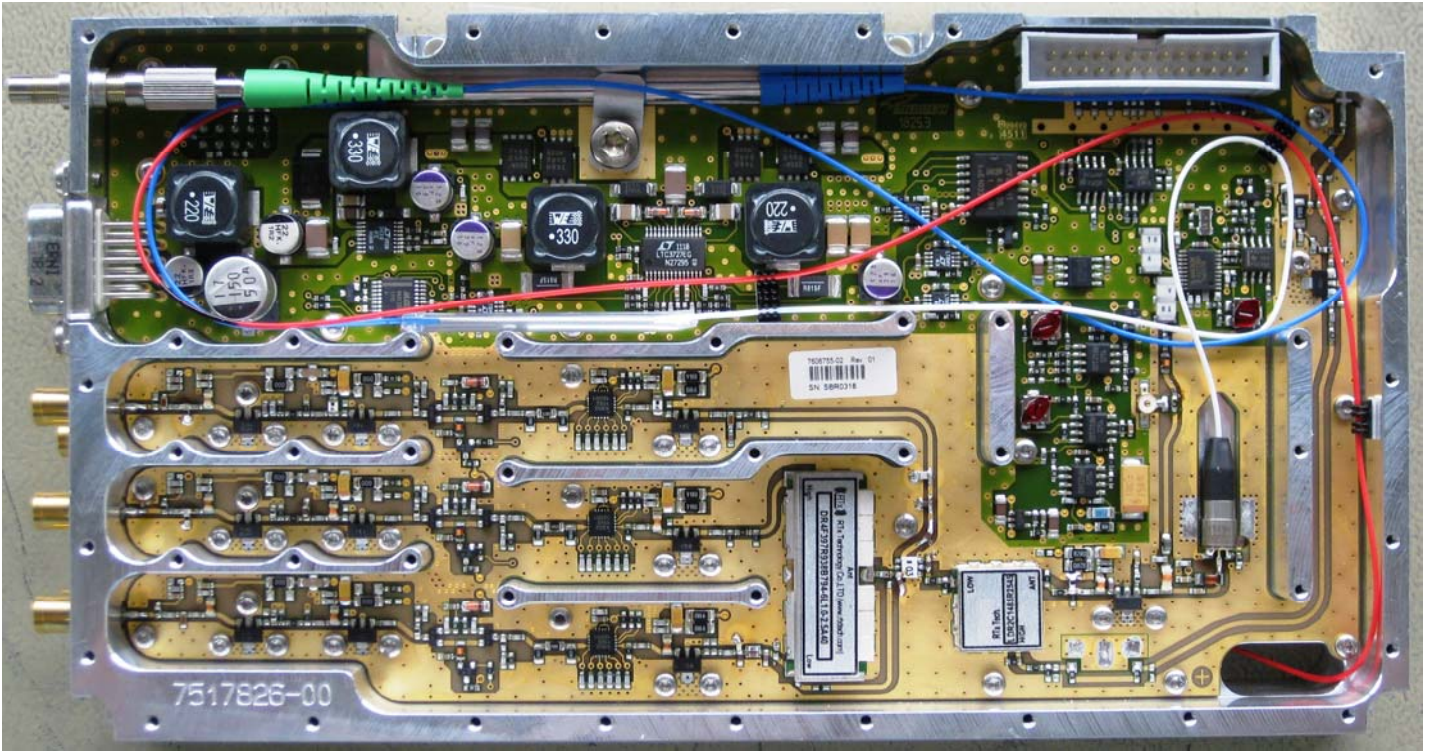

Internal Photos

Fans and Cooling

Frontflange

Duplexer

Power Supply Unit

OTRX and RCM161

Amplifier

OTRX 70-85/90/17-21