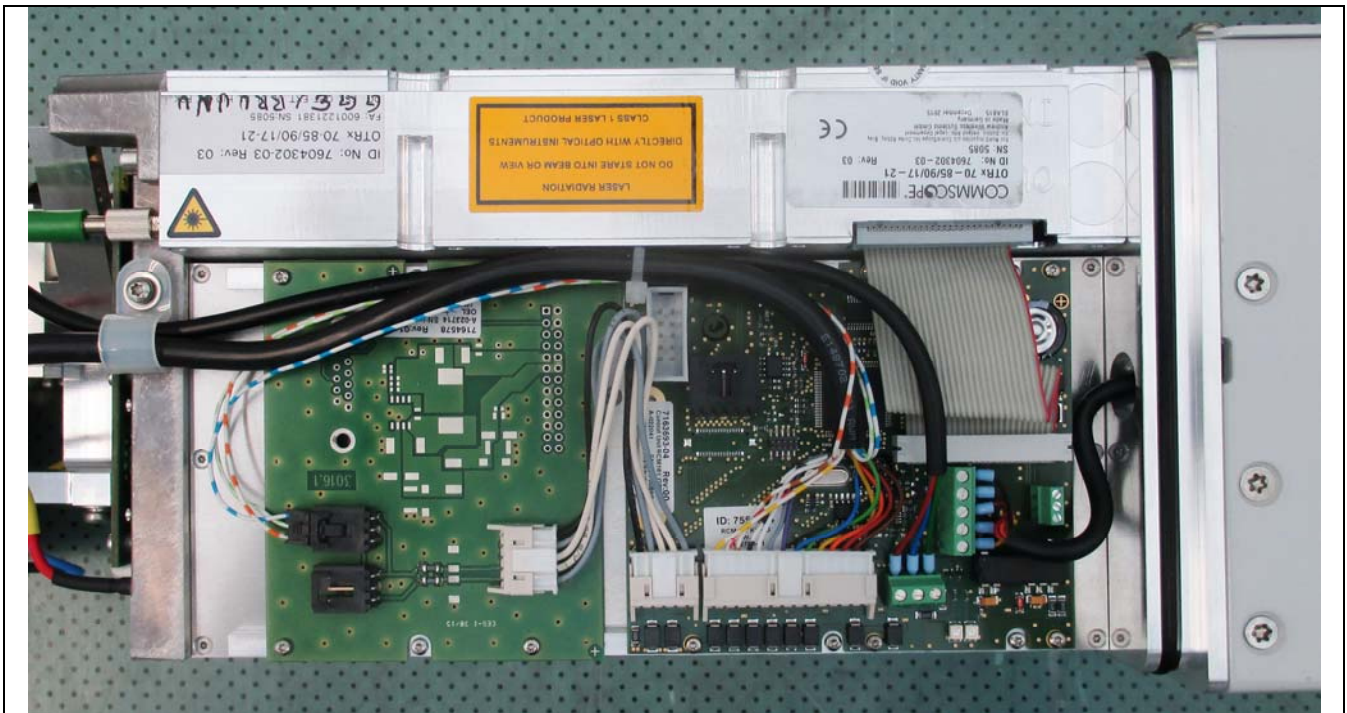

# Internal Photos ION-M7P/17EHP

Duplexer

Power Supply Unit

Amplifier

Controller PCB

Optic OTRx

Fans

Heat Sink