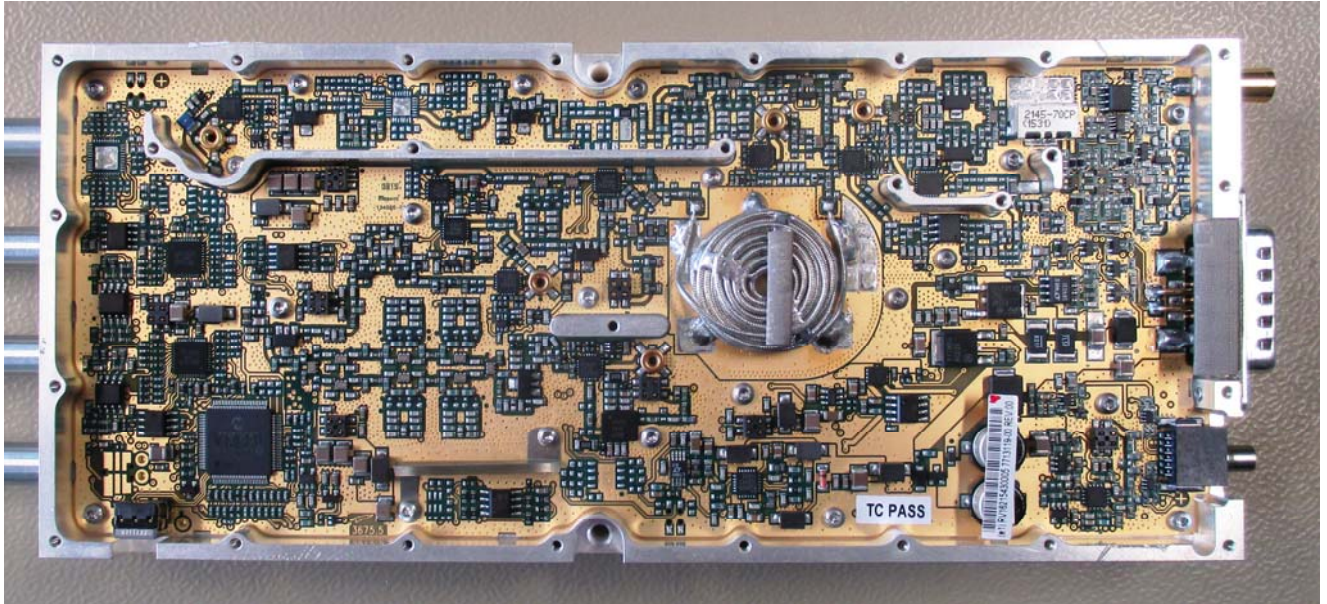

Control Unit RCM161 7163693-04