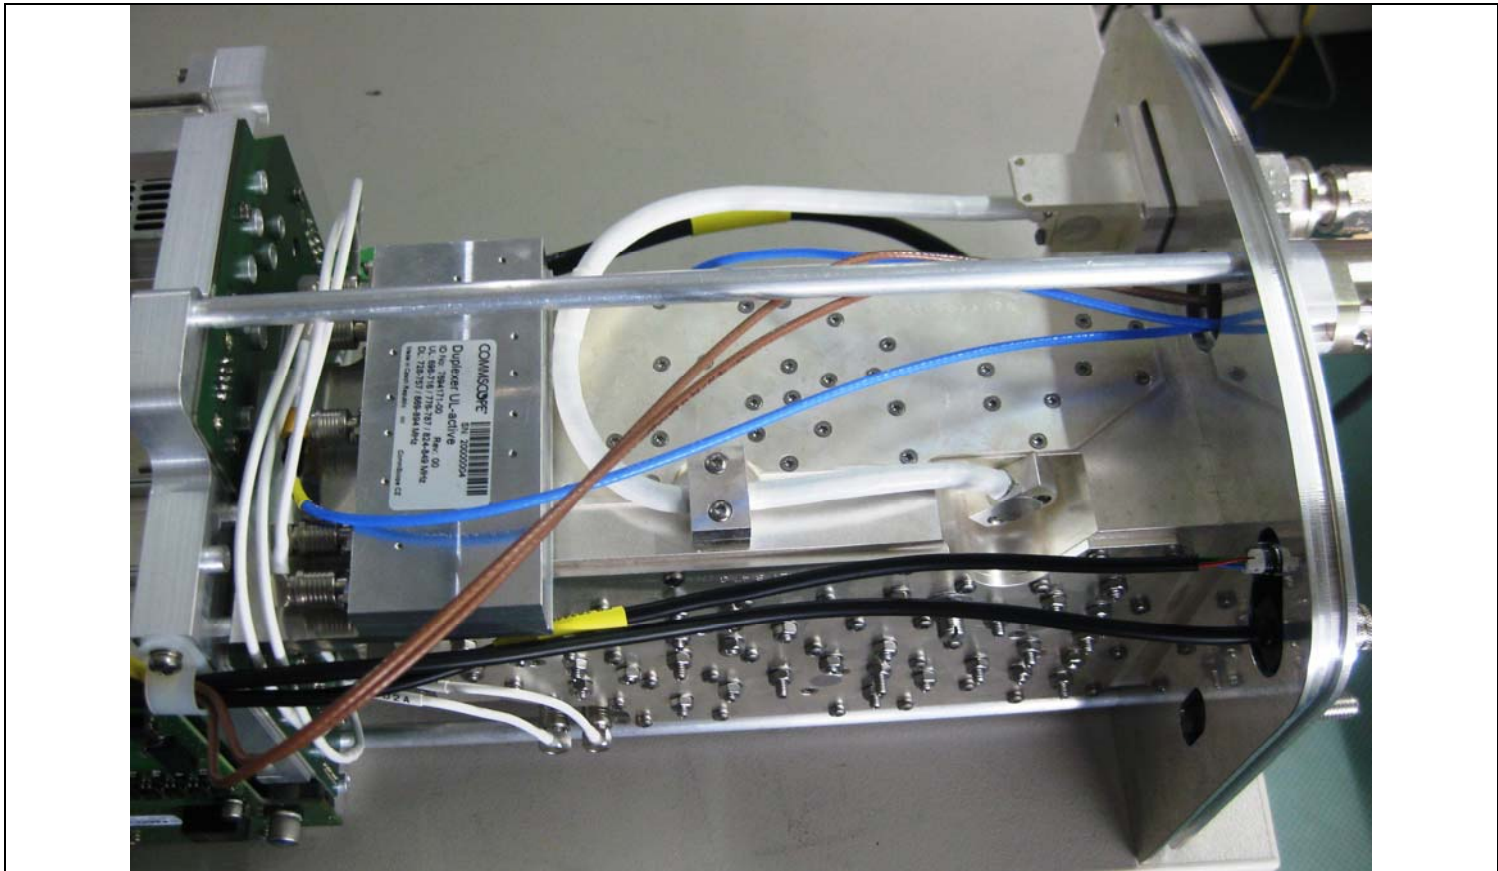

# Internal Photos ION-M7HP/85HP EU

Duplexer

Amplifier & Power Supply

Final Amplifier 716 - 757MHz

Final Amplifier 851 – 894MHz

PCB P3504

PCB P3129