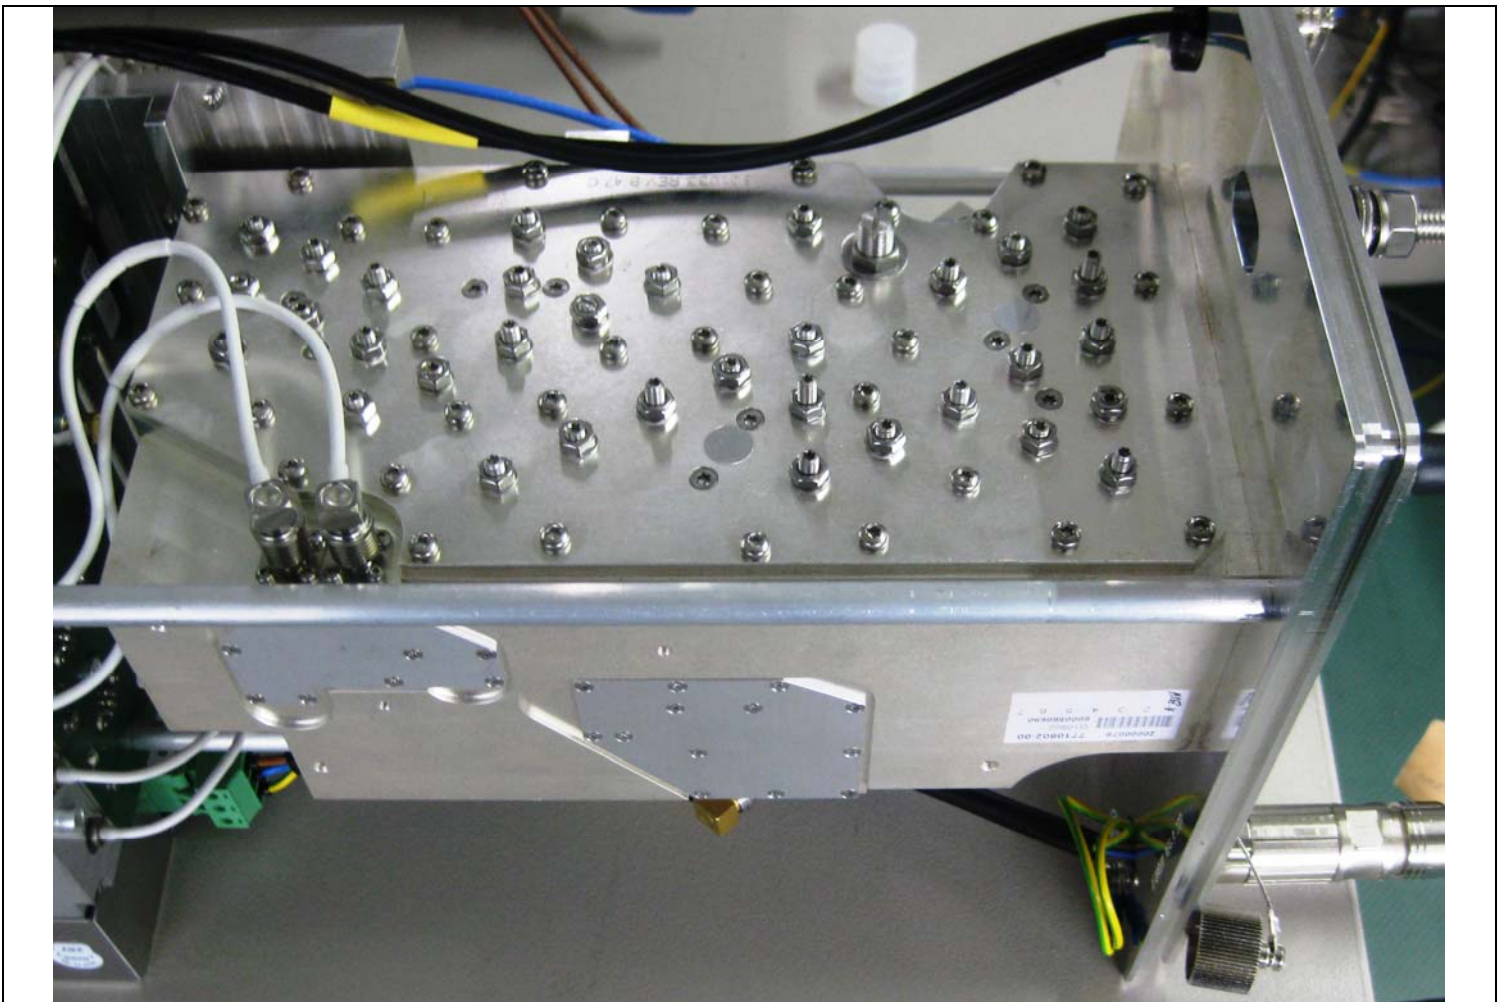

# Internal Photos ION-M7HP/85HP EU

Duplexer

Amplifier & Power Supply

Final Amplifier 716 - 757MHz

Final Amplifier 851 – 894MHz

PCB P3504

PCB P3129