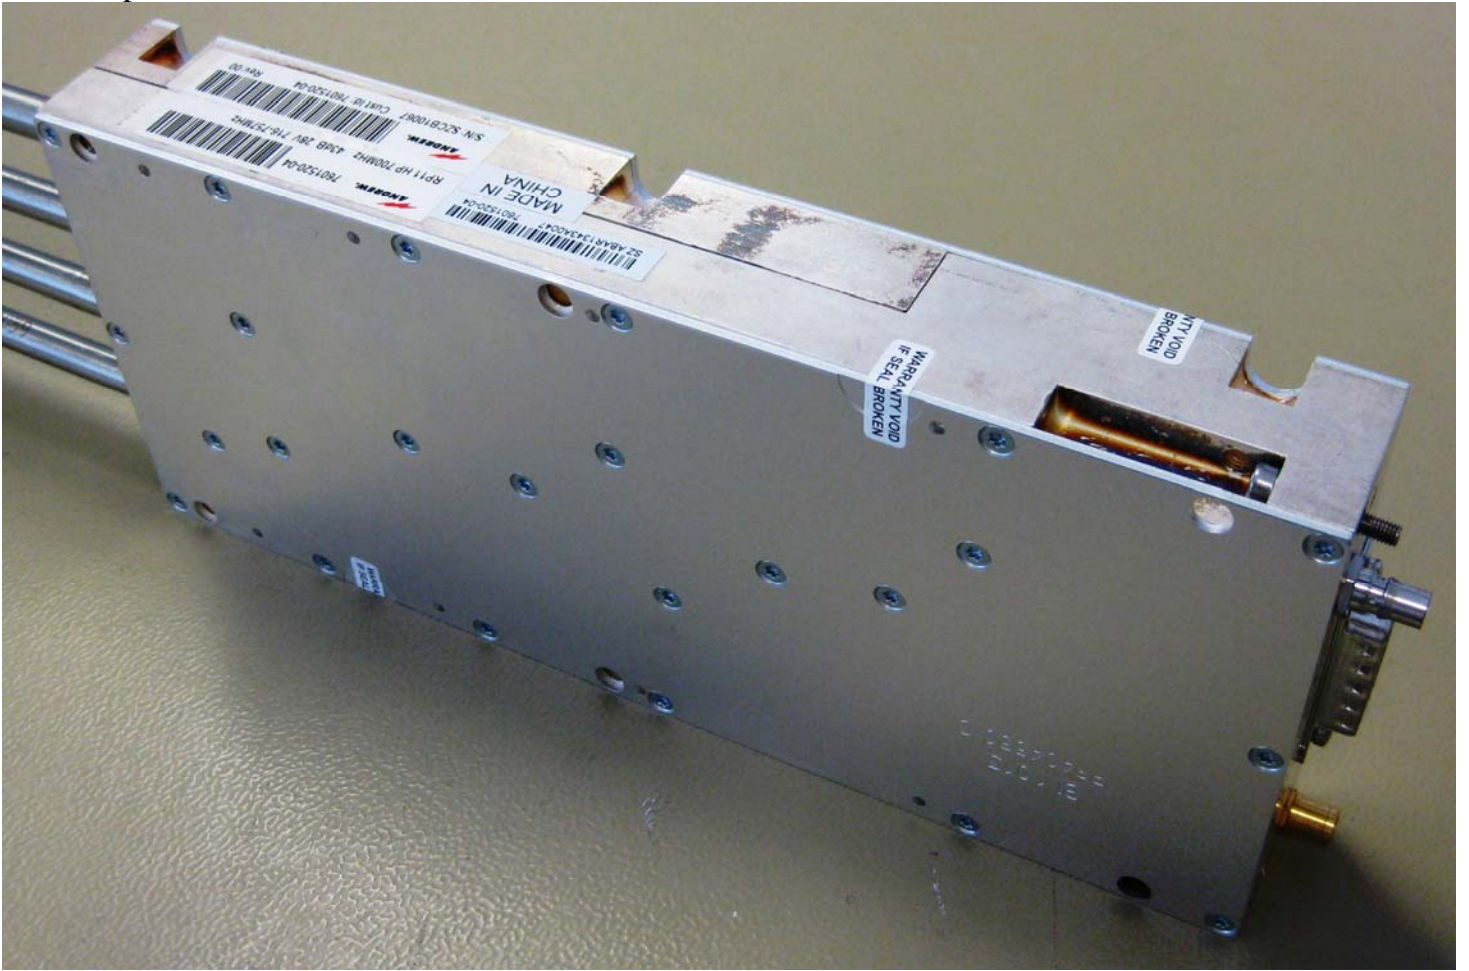

# Internal Photos ION-M7HP/85HP EU

Duplexer

Amplifier & Power Supply

Final Amplifier 716 - 757MHz

Final Amplifier 851 – 894MHz

PCB P3504

PCB P3129