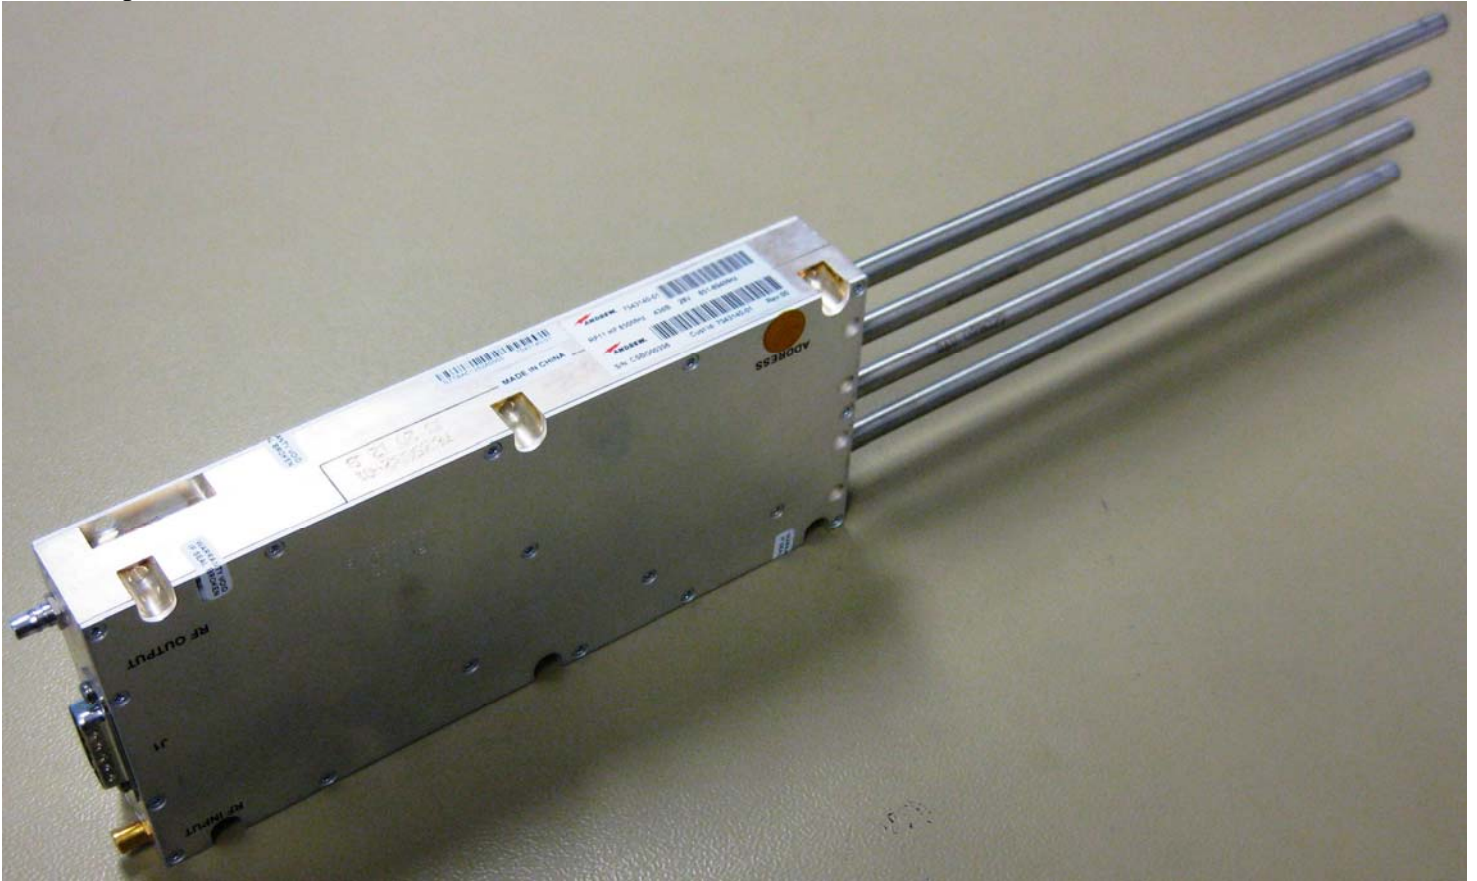

# Internal Photos ION-M7HP/85HP EU

Duplexer

Amplifier & Power Supply

Final Amplifier 716 - 757MHz

Final Amplifier 851 – 894MHz

PCB P3504

PCB P3129