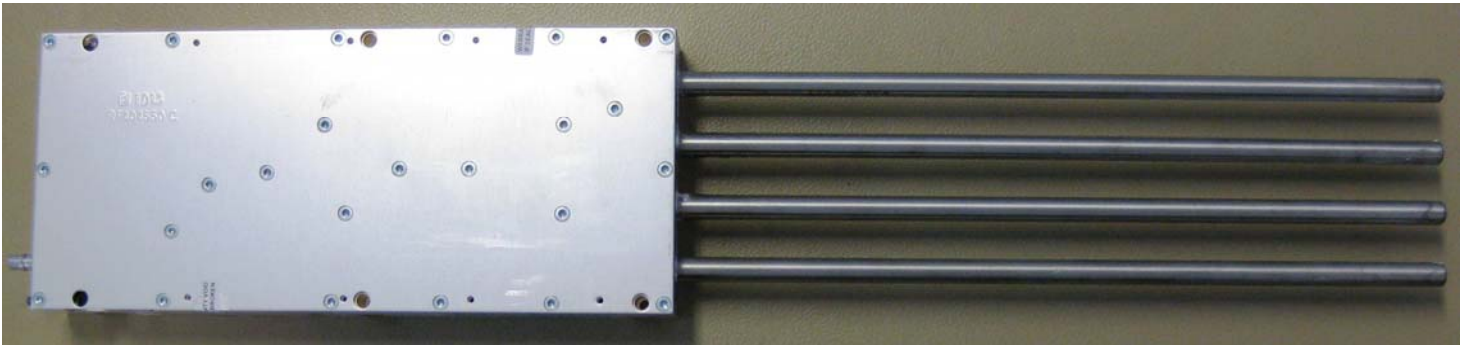

# Internal Photos ION-M7HP/85HP EU

Duplexer

Amplifier & Power Supply

Final Amplifier 716 - 757MHz

Final Amplifier 851 – 894MHz

PCB P3504

PCB P3129