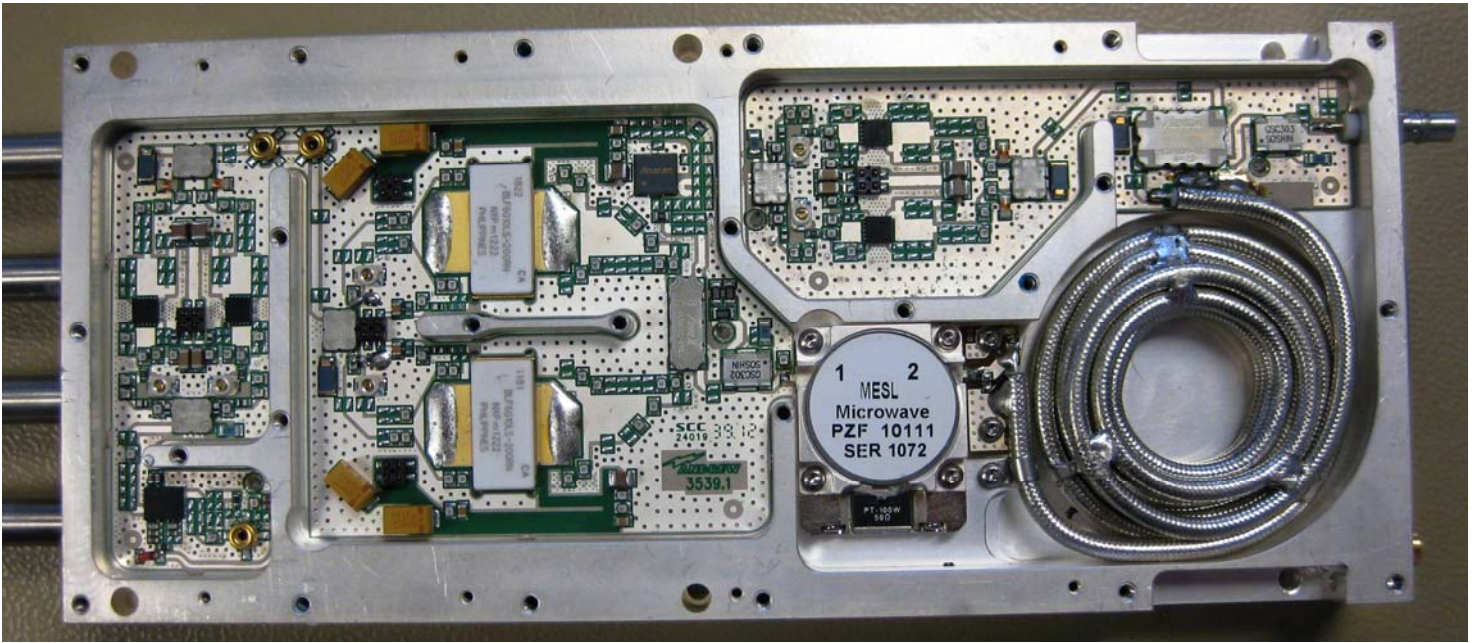

# Internal Photos ION-M7HP/85HP EU

Duplexer

Amplifier & Power Supply

Final Amplifier 716 - 757MHz

Final Amplifier 851 – 894MHz

PCB P3504

PCB P3129