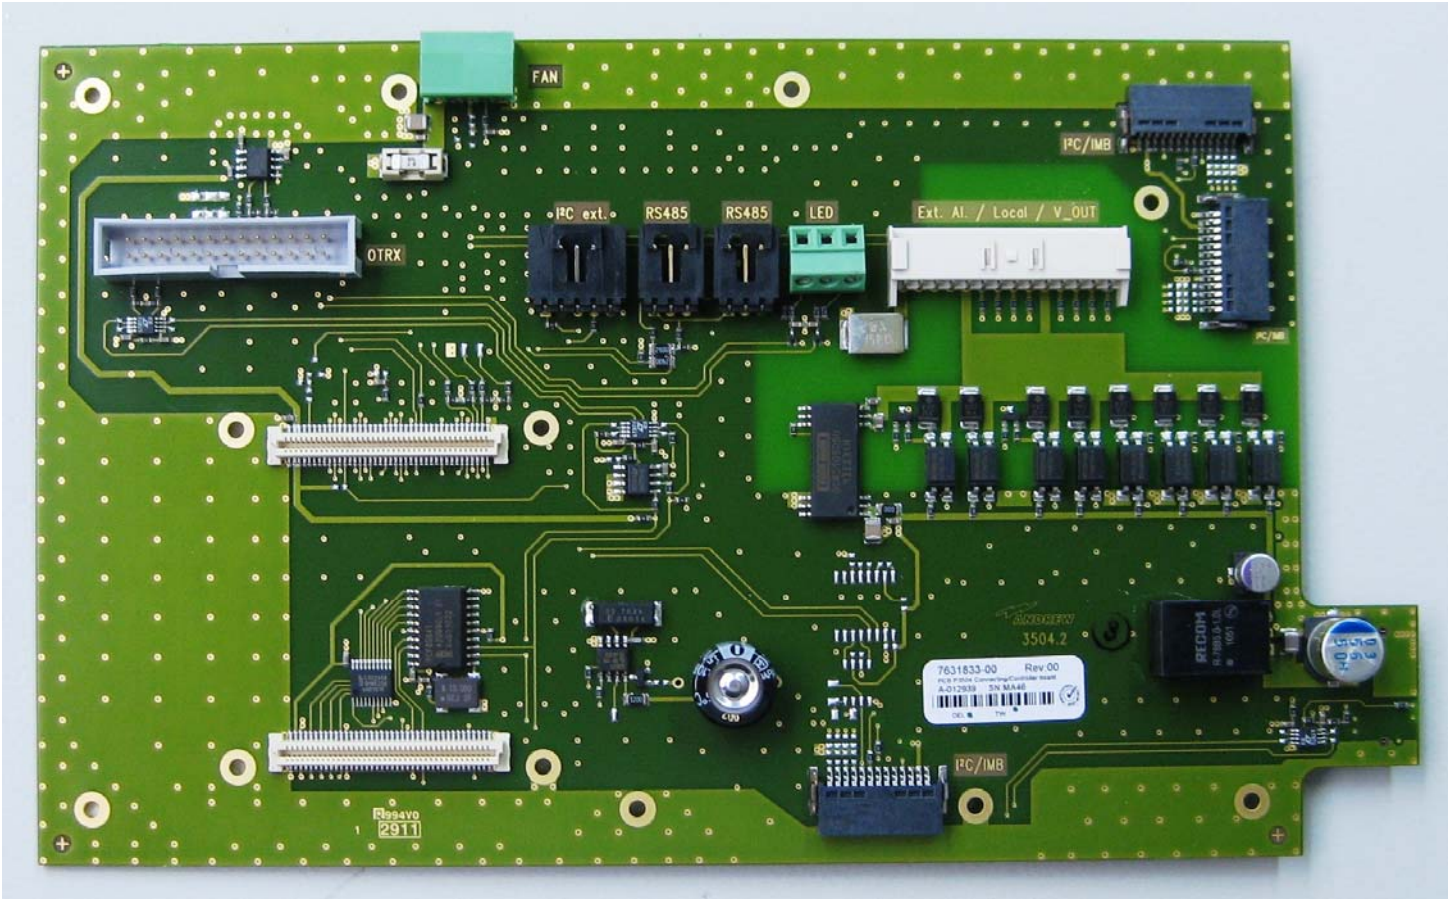

# Internal Photos ION-M7HP/85HP EU

Duplexer

Amplifier & Power Supply

Final Amplifier 716 - 757MHz

Final Amplifier 851 – 894MHz

PCB P3504

PCB P3129