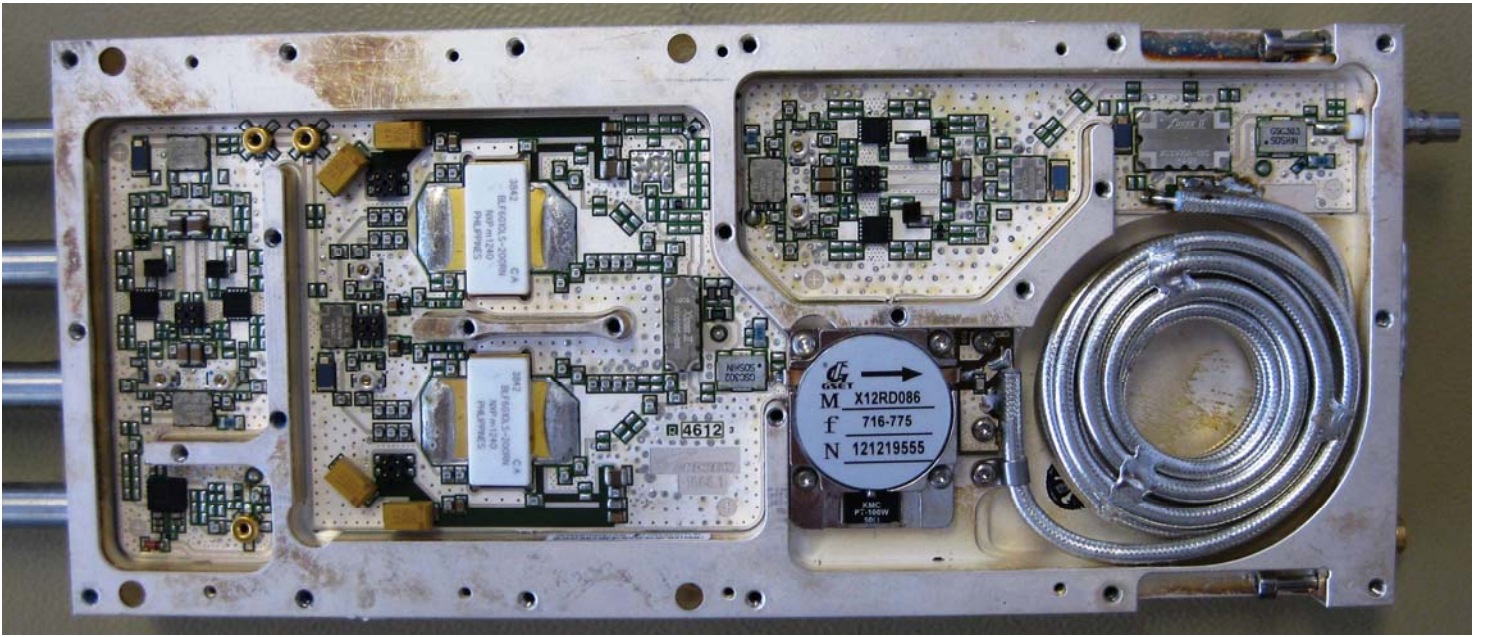

# Internal Photos ION-M7HP/85HP EU

Duplexer

Amplifier & Power Supply

Final Amplifier 716 - 757MHz

Final Amplifier 851 – 894MHz

PCB P3504

PCB P3129