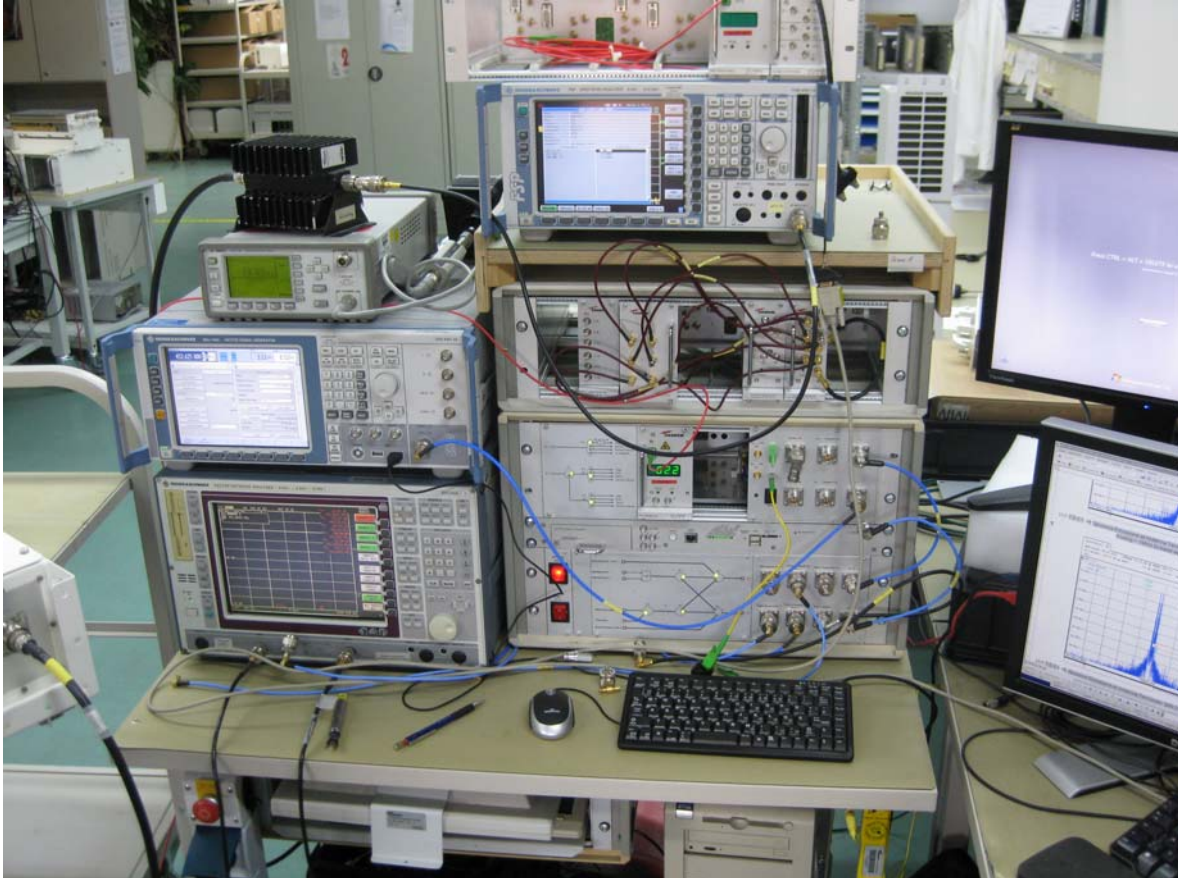

Test setup

Measurement Equipment

EUT ION-M4 ENW

Test Setup for spurious radiated emission