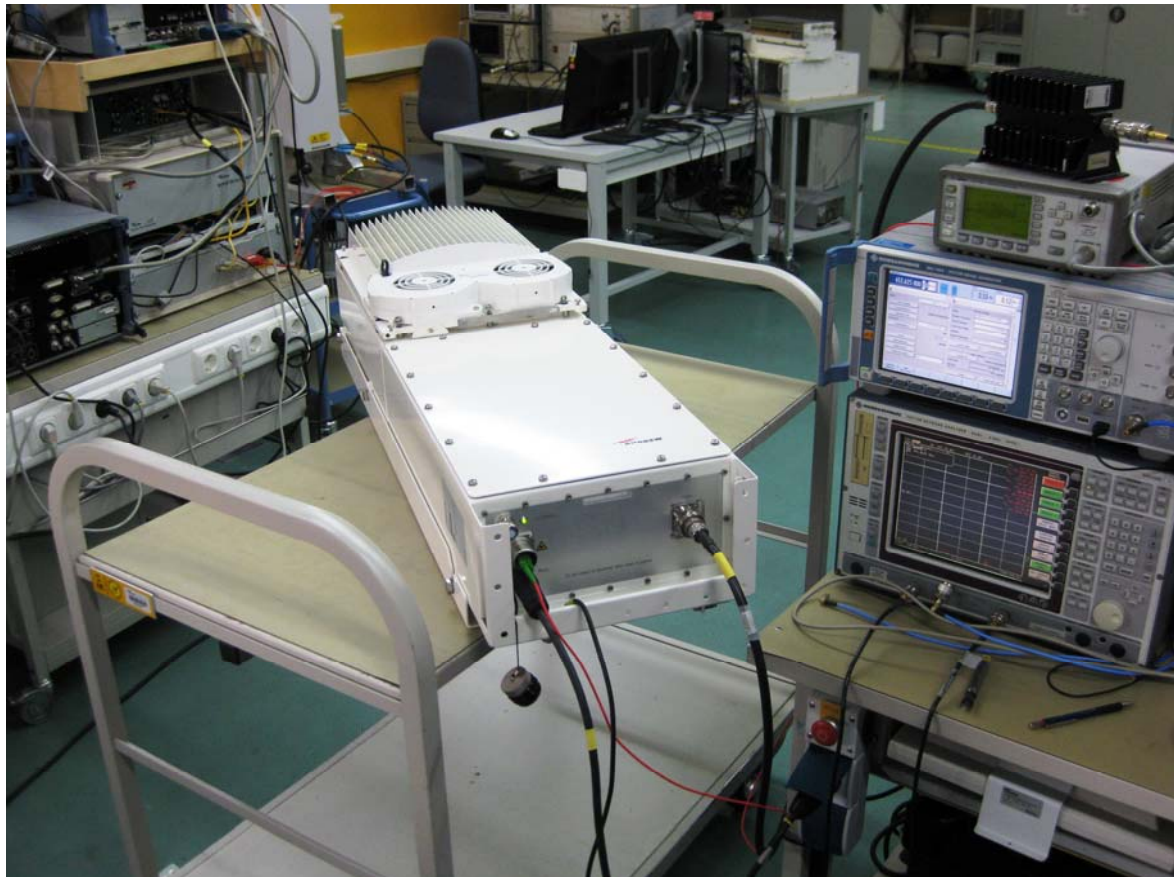

Test setup

Measurement Equipment

EUT ION-M4 ENW

Test Setup for spurious radiated emission