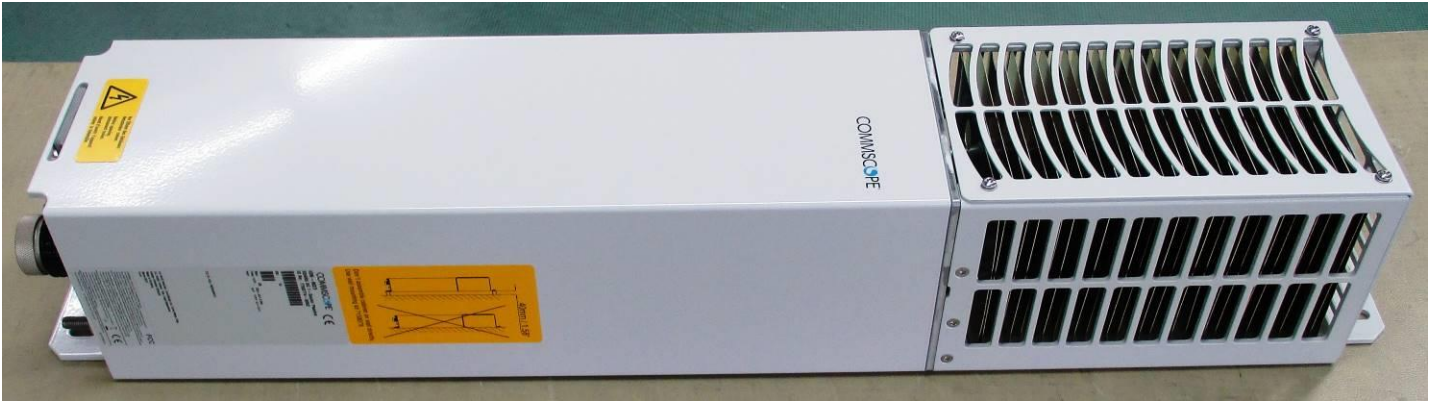

External Photos ION-M23 SDARS 1 Sector

Don't assemble cabinet on wall directly.
Use wall mounting kit 7158078.

40mm / 1.58"

COMMSCOPE® CE

ION - M23
SDARS DC 1 - Sector Passive

ID No: 7760774-0002

SN: 16

Part No: 00

Freq: U.S.D.C. 2264-2341.5 MHz

Input: 48 V 500mA 8.2-AAA

Input: 48 V 500mA 8.2-AAA

FCC ID: K35-10550A825

For Full Support, Commscope Inc. Cedar Ridge, Ariz.
Customer Support Center
Address: Wireless Systems
Made in Germany
Cedar Ridge, Ariz.