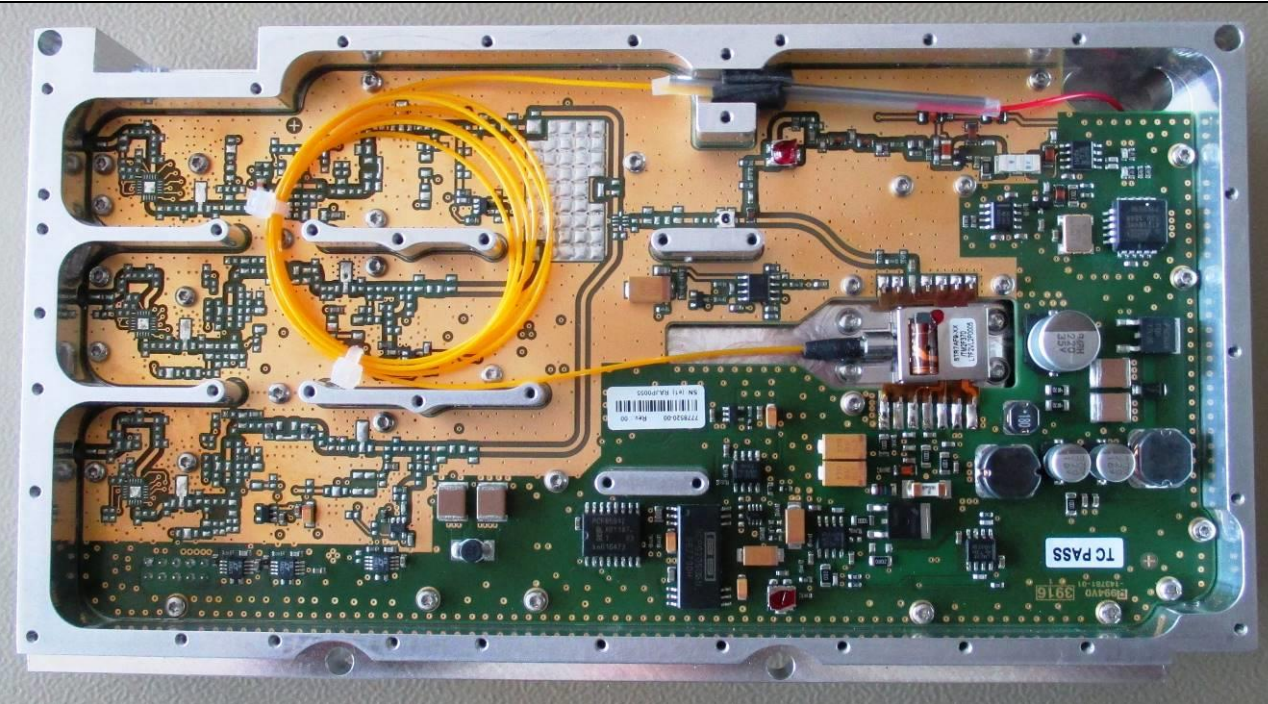

# Internal Photos ION-M23 SDARS 1 Sector

OTRx & Control Board RCM161

Final Amplifier

Power Supply

Duplexer

Heat Sink front

Heat Sink rear

Front Flange

Total View

OTRx 23 SDARS RU-LS 7761788-00

Fin.Ampl.2324-2341.5 43dB 7725865-01

Control Unit RCM161 7163693-04