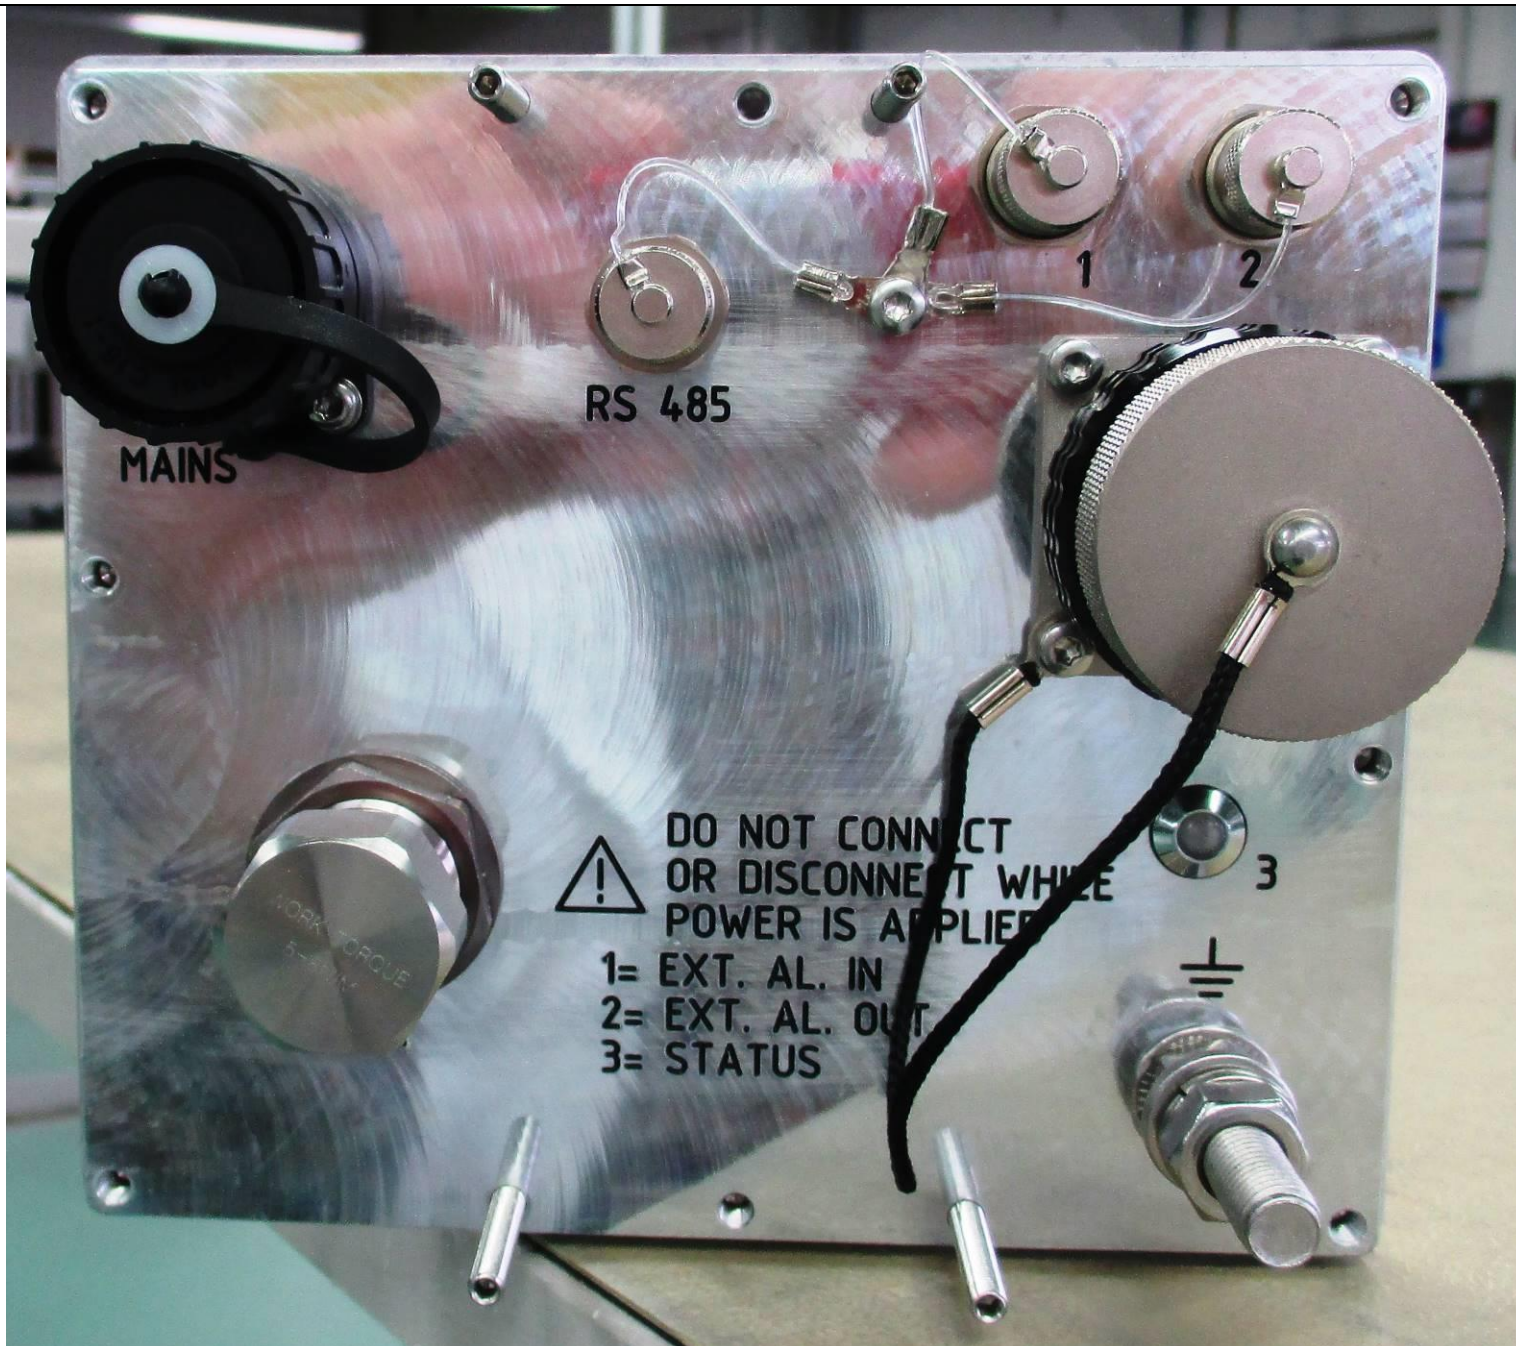

# Internal Photos ION-M23 SDARS 1 Sector

OTRx & Control Board RCM161

Final Amplifier

Power Supply

Duplexer

Heat Sink front

Heat Sink rear

Front Flange

Total View

OTRx 23 SDARS RU-LS 7761788-00

Fin.Ampl.2324-2341.5 43dB 7725865-01

Control Unit RCM161 7163693-04