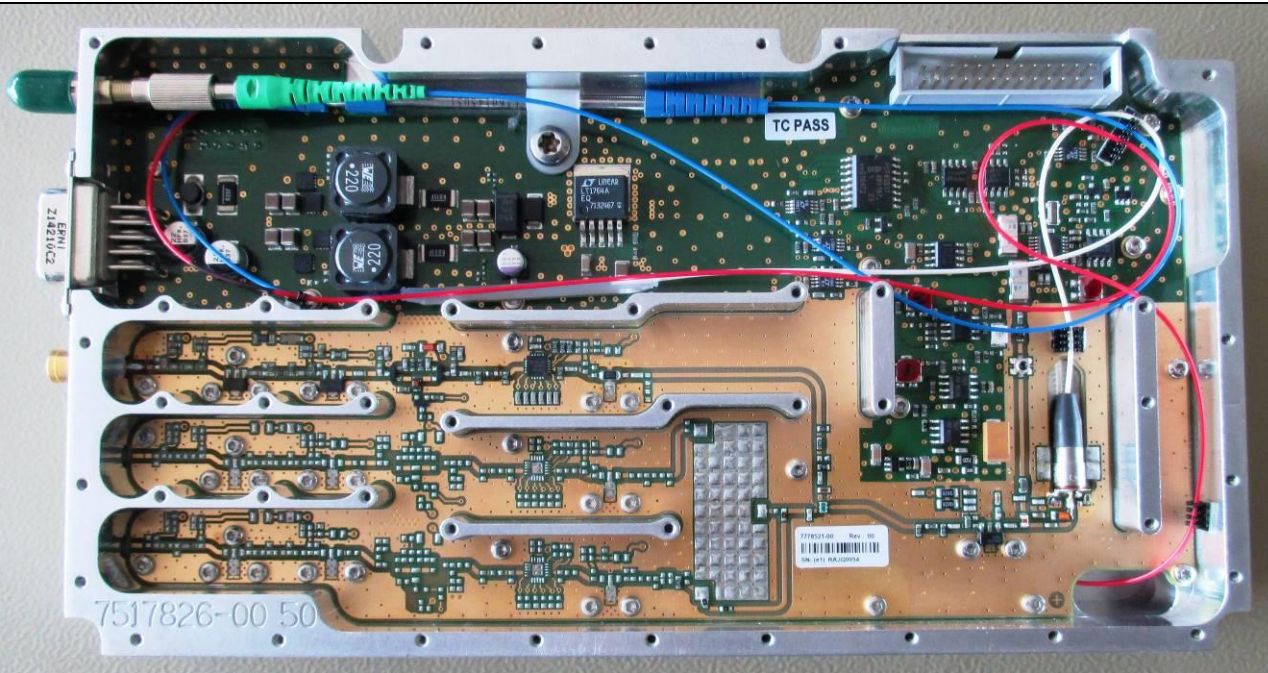

# Internal Photos ION-M23 SDARS 1 Sector

OTRx & Control Board RCM161

Final Amplifier

Power Supply

Duplexer

Heat Sink front

Heat Sink rear

Front Flange

Total View

OTRx 23 SDARS RU-LS 7761788-00

Fin.Ampl.2324-2341.5 43dB 7725865-01

Control Unit RCM161 7163693-04