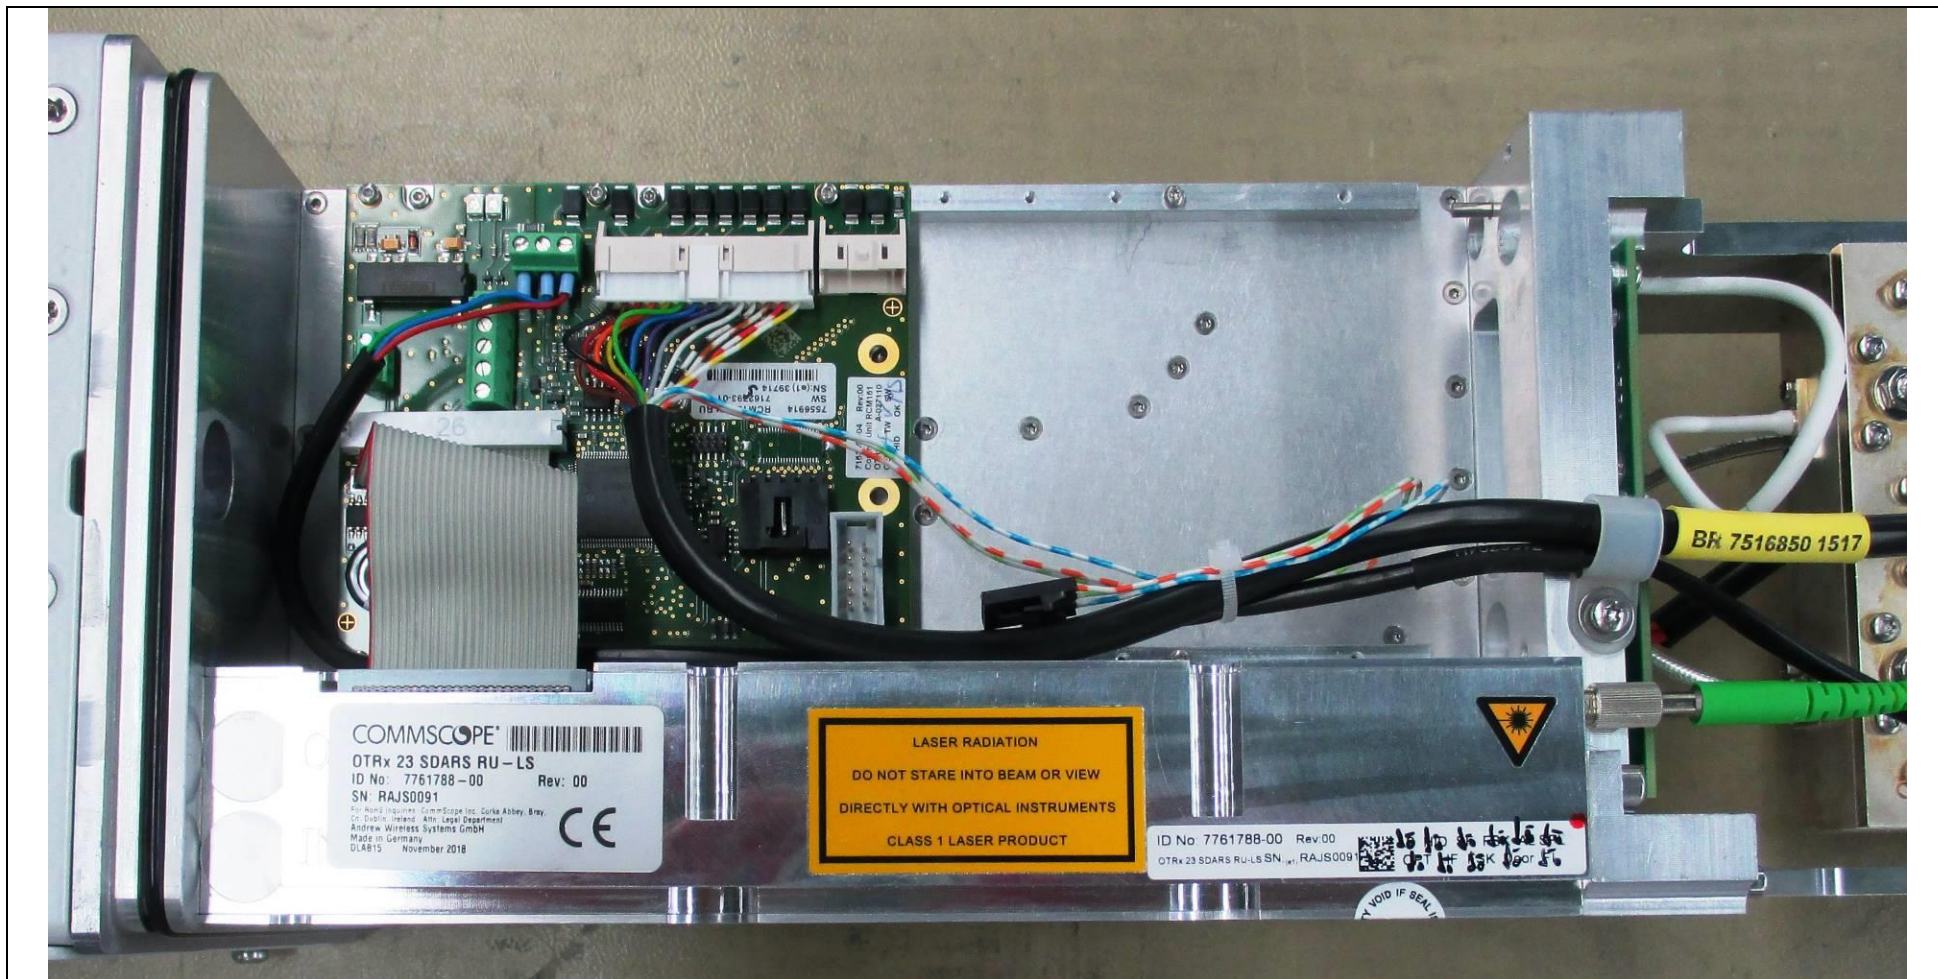

# Internal Photos ION-M23 SDARS 1 Sector

OTRx & Control Board RCM161

Final Amplifier

Power Supply

Duplexer

Heat Sink front

Heat Sink rear

Front Flange

Total View

OTRx 23 SDARS RU-LS 7761788-00

Fin.Ampl.2324-2341.5 43dB 7725865-01

Control Unit RCM161 7163693-04