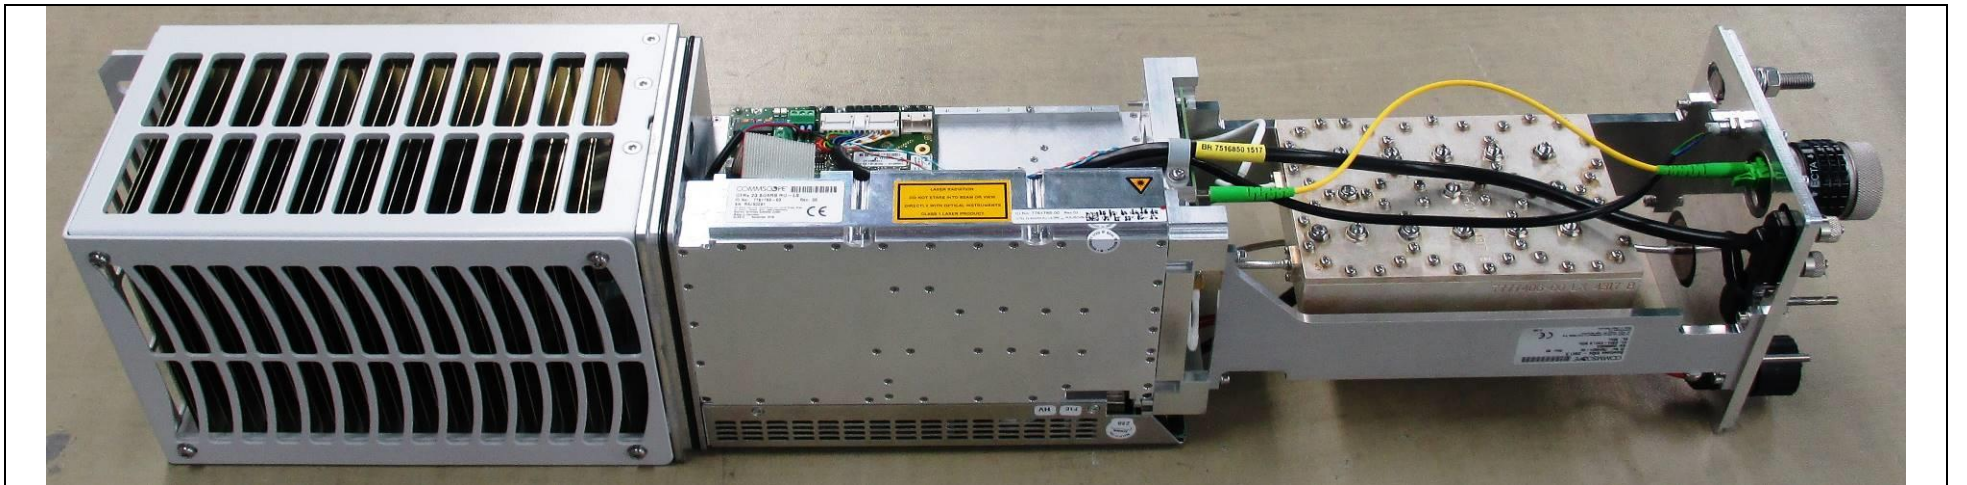

# Internal Photos ION-M23 SDARS 1 Sector

OTRx & Control Board RCM161

Final Amplifier

Power Supply

Duplexer

Heat Sink front

Heat Sink rear

Front Flange

Total View

OTRx 23 SDARS RU-LS 7761788-00

Fin.Ampl.2324-2341.5 43dB 7725865-01

Control Unit RCM161 7163693-04