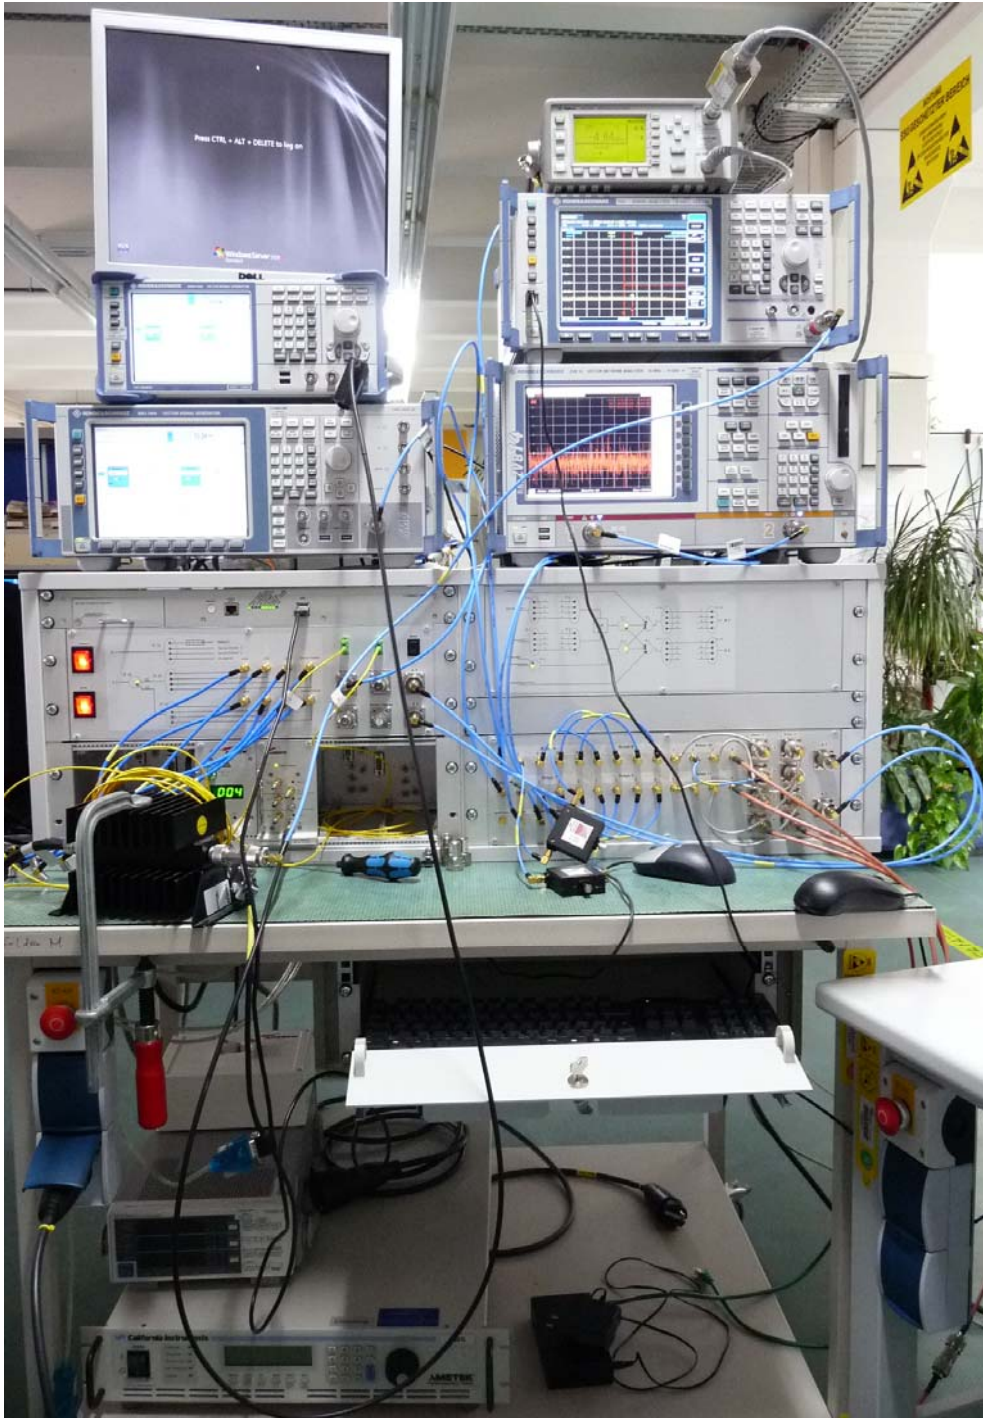

Test setup

Measurement Equipment

EUT ION-M19P/19P/19P Pseudo Omni