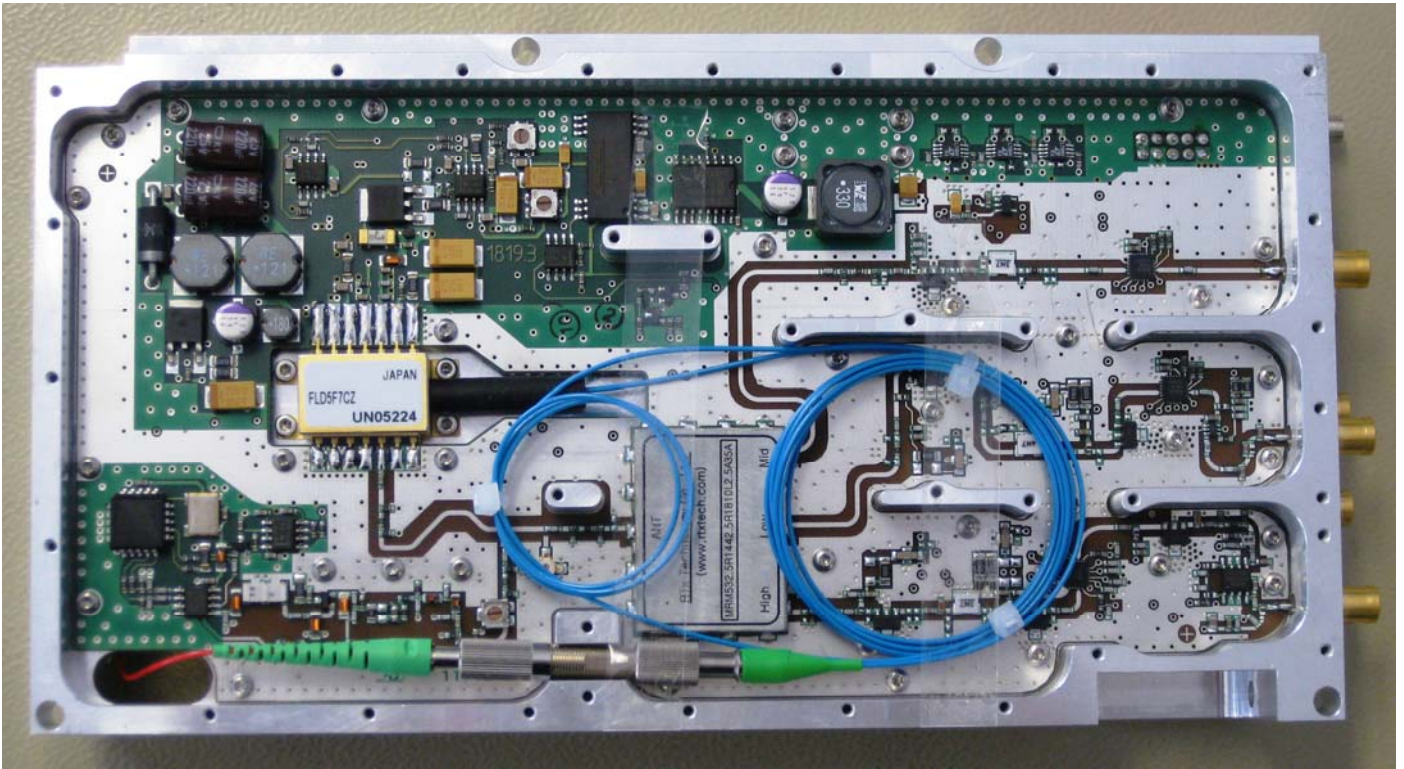

# Internal Photos

**ANDREW**

Model 7614111-00

Rev.-Stand 0

Firmware 1.01

internal fuse 20ATH

Input AC 100 - 240V / 12A  
50 ... 60 Hz

Output DC 28 / 32V

Andrew Wireless Systems GmbH  
14.5147.320  
Made in Germany

Input conn.

L1 N G

Jumper

Model: 7614111-00  
14.5147.320  
A. 57500 Serial No. 0120C0235269

OTRX 19P/19P/19P RU