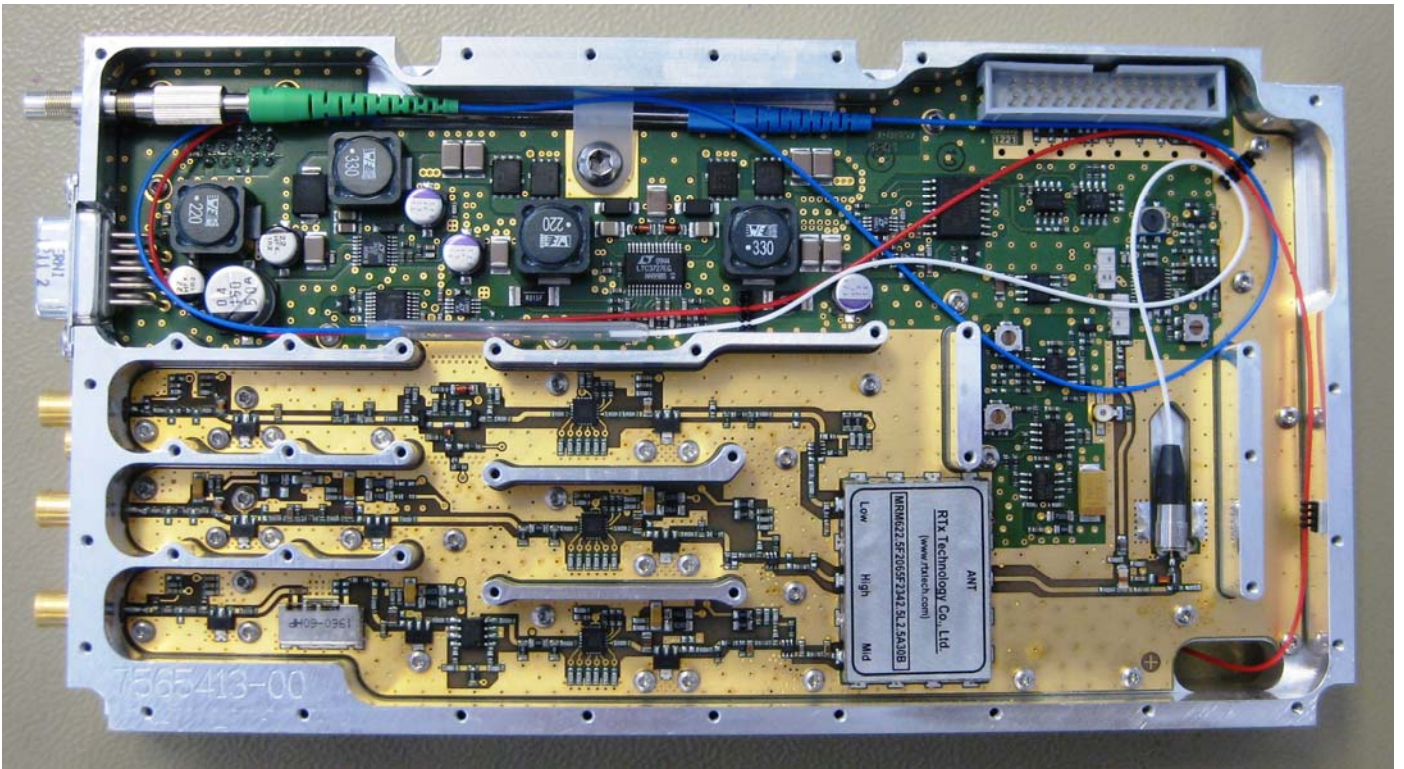

# Internal Photos

**ANDREW**

Model 7614111-00

Rev.-Stand 0

Firmware 1.01

internal fuse 20ATH

Input AC 100 - 240V / 12A  
50 ... 60 Hz

Output DC 28 / 32V

Andrew Wireless Systems GmbH  
14.5147.320  
Made in Germany

Input conn.

L1 N G

Jumper

Model: 7614111-00  
14.5147.320  
A. 57500 Serial No. 0120C0235269

OTRX 19P/19P/19P RU