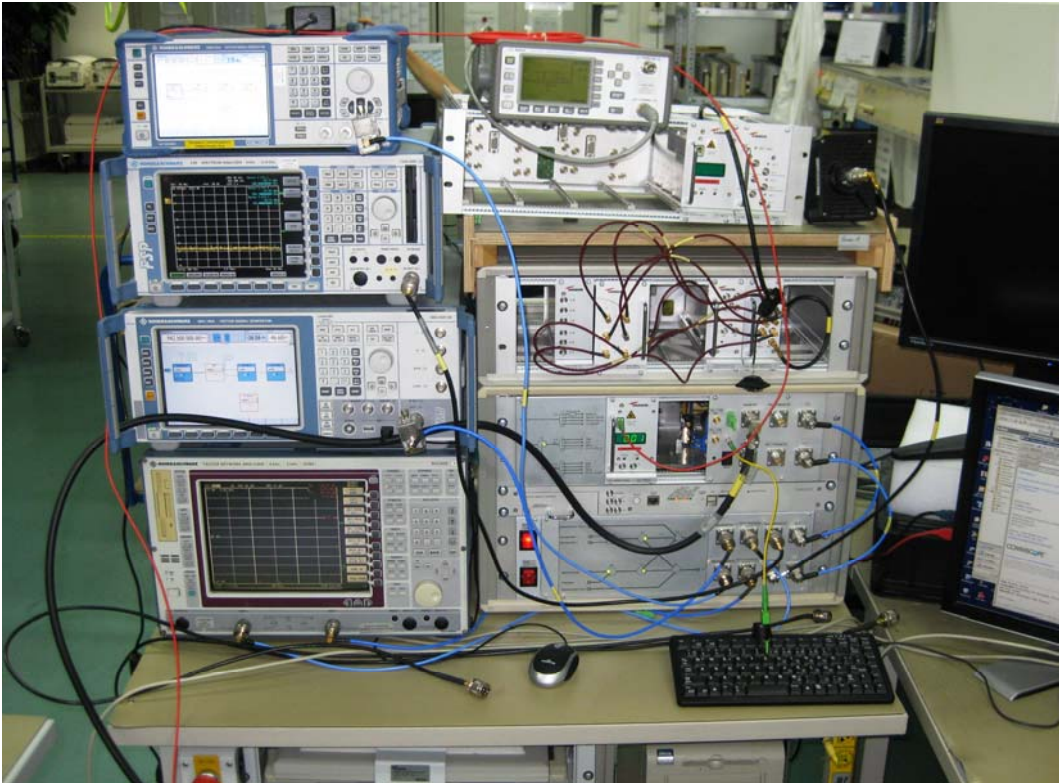

Test setup

Measurement Equipment

EUT ION-M17P/19HP