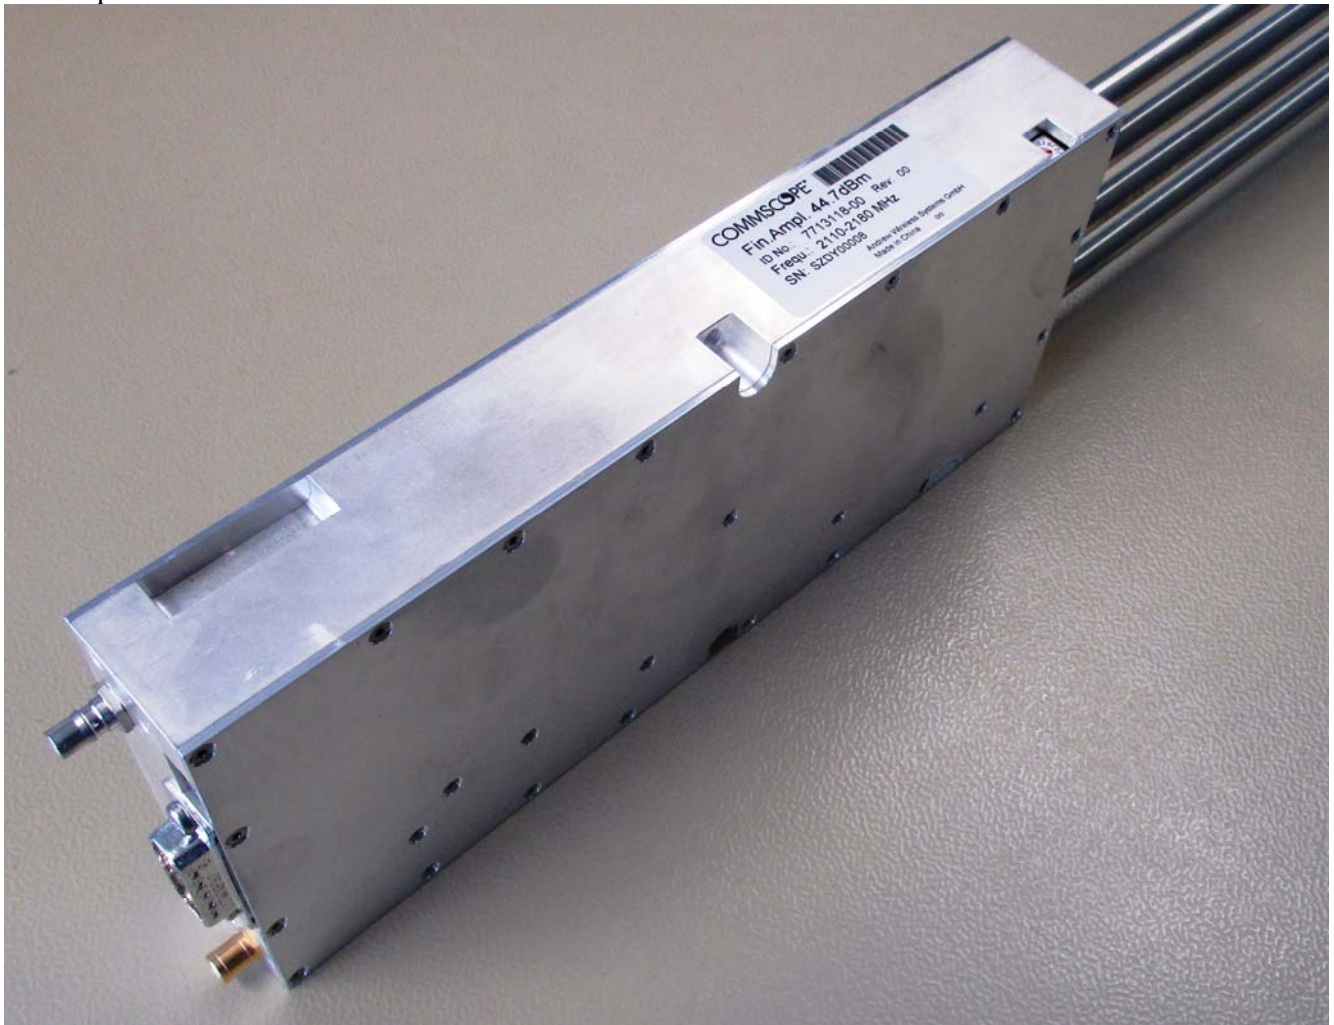

Fin.Ampl.2110-2180 43dB 7713118-00