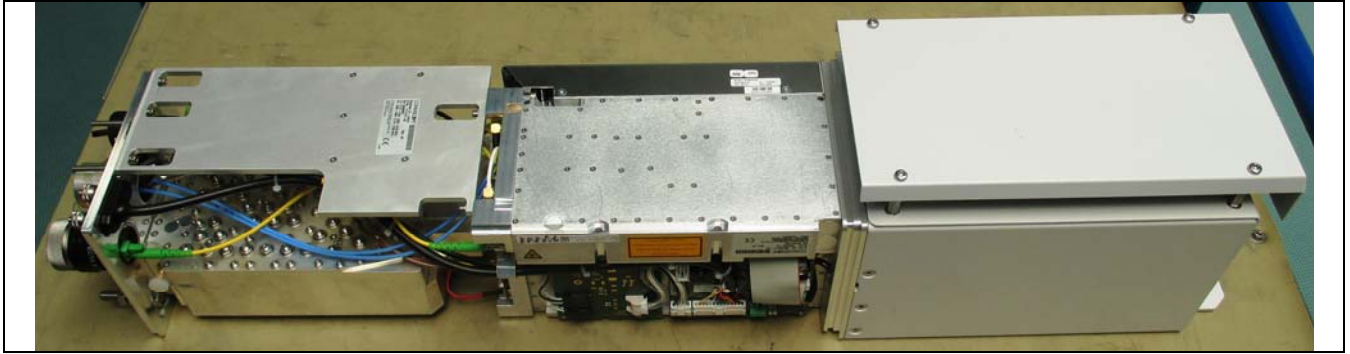

Internal Photos ION-M17EP/19P

Duplexer

Power Supply Unit

Amplifier

Controller PCB

Optical OTRx

Fans

Heat Sink