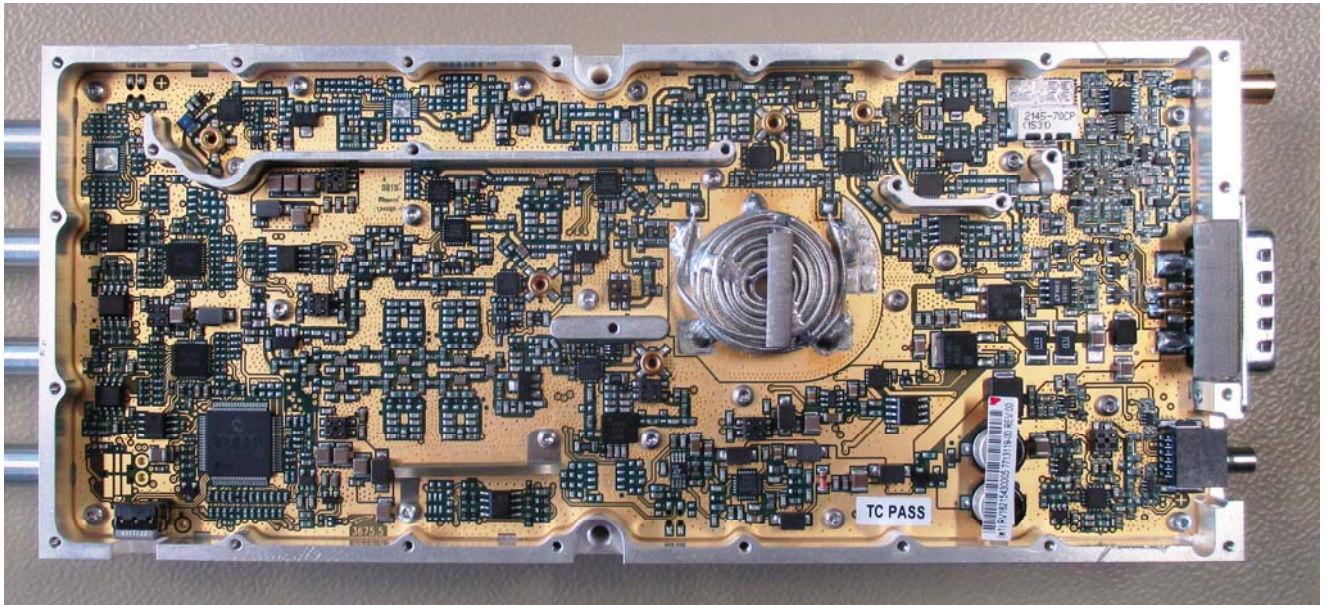

Control Unit RCM161 7163693-04