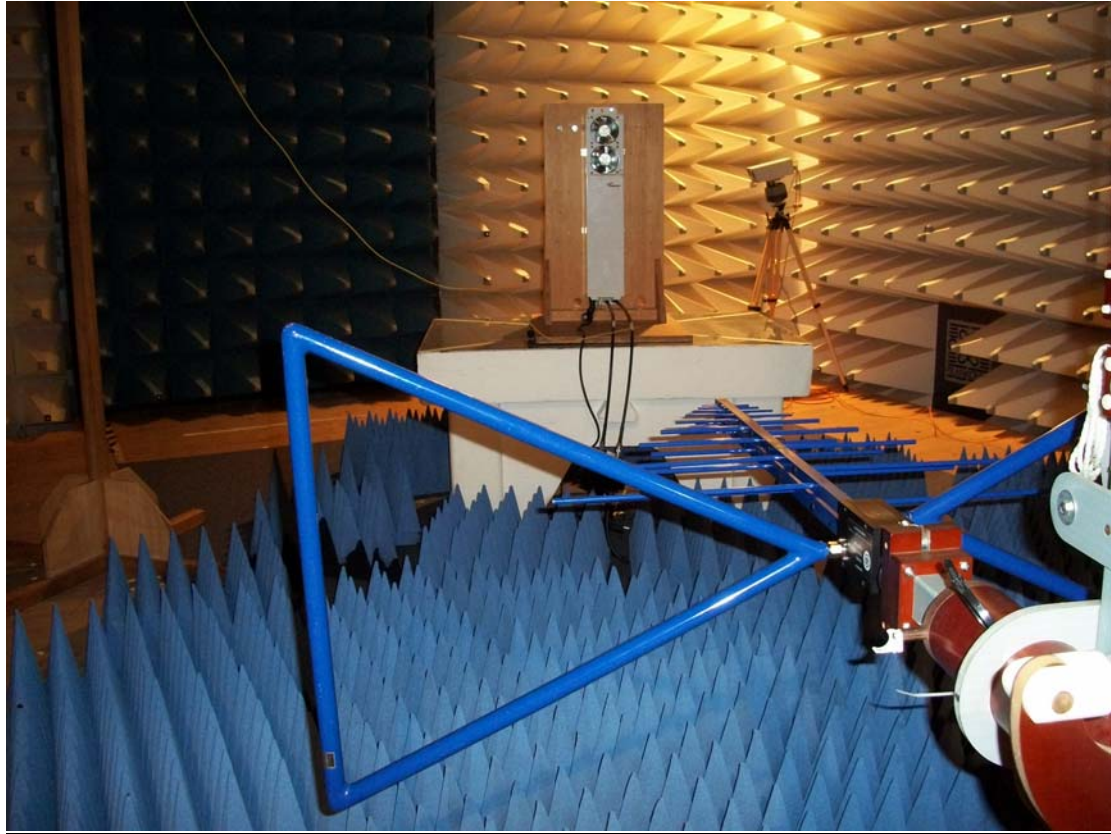

External Pictures

Figure 1. EUT ION-M7P/7P

Figure 2. Measurement Equipment and Remote Unit

Figure 3. Test setup: Field Strength Emission <1 GHz @3m in the FAC

Figure 3. Test setup: Field Strength Emission >1 GHz @3m in the FAC