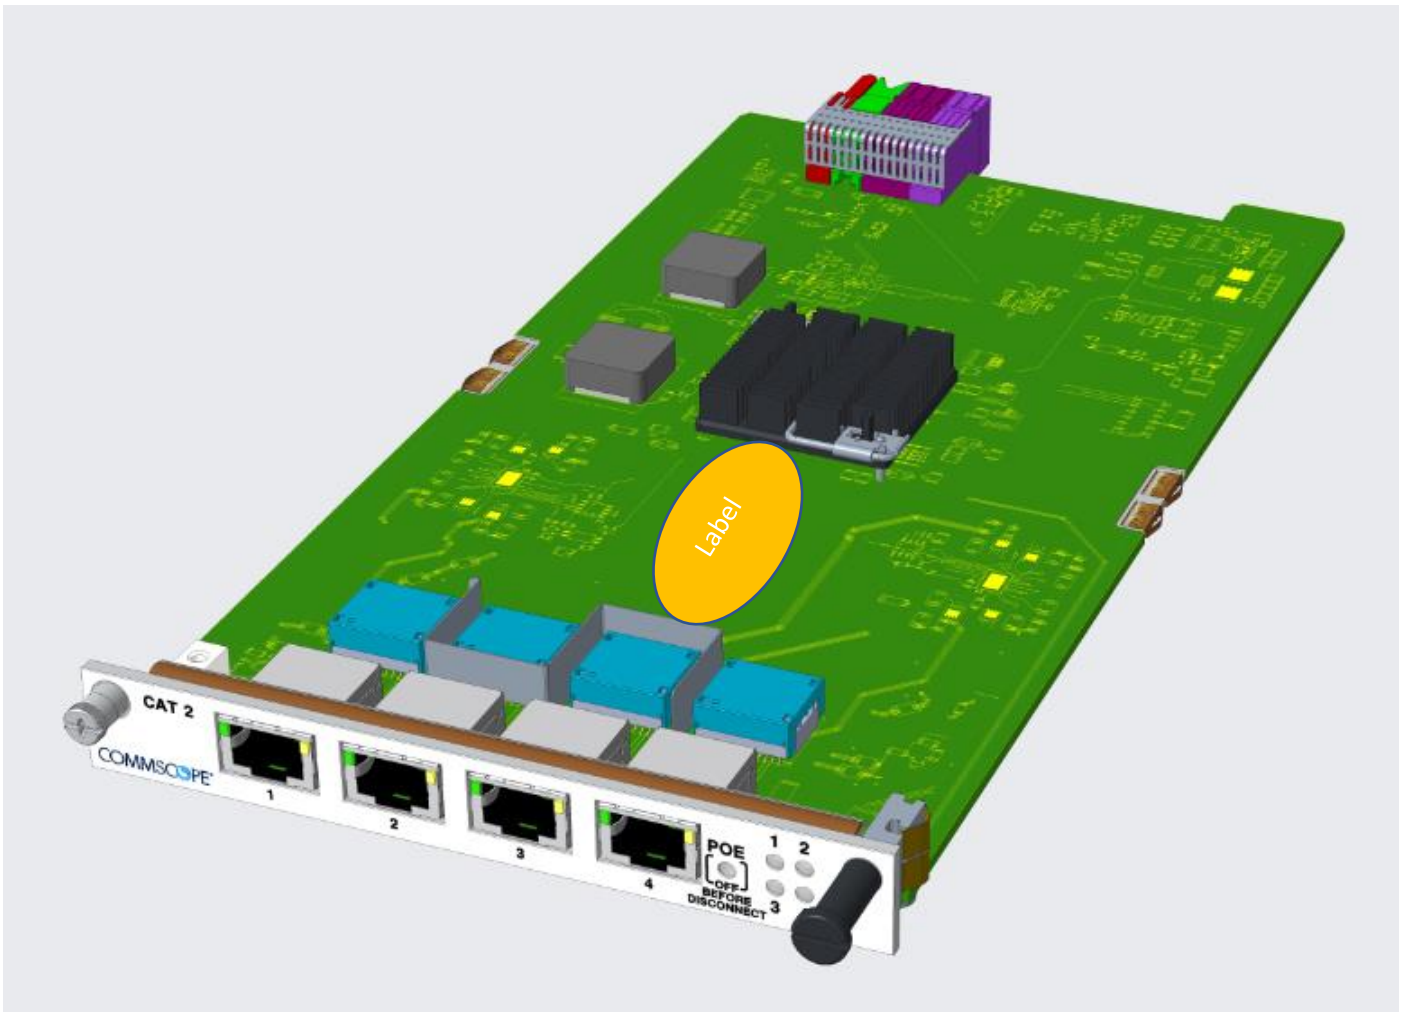

Label Location

COMMSCOPE®		
ERA CAT2, Copper Transport for 2.0 Remot		
ID.No.: 7847569-00	Rev.: 00	C US
		
SN: SZBXXX2141A0001		CE UK CA
		
FCC ID: XS5-CAT2	CommScope EMEA Limited	CommScope Connectivity UK Limited
For Regulatory Inquiries	Corke Abbey, Bray	Kinmel Pk
Made in China	Co. Dublin, Ireland	Rhyl LL18 5TZ
Designed in United States	October 2021	United Kingdom