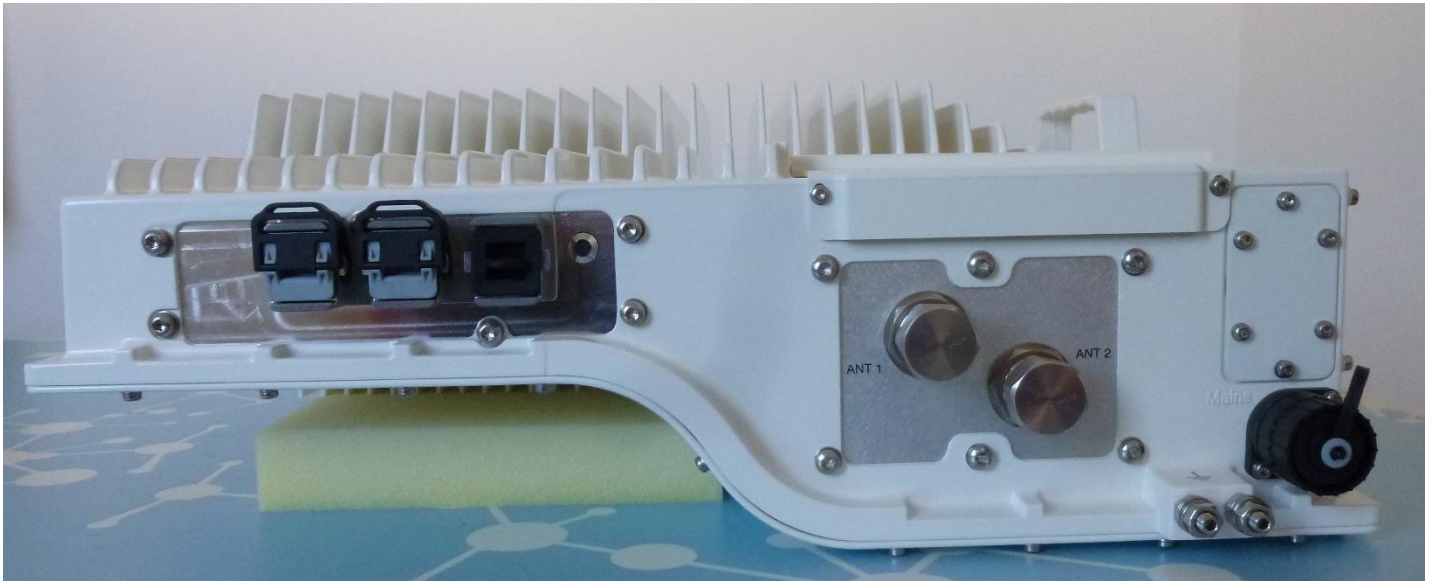

External Photos

ION-E CAP M 6/6/7E/7E (7835239-xxxx)

FRONT VIEW

REAR VIEW

BOTTOM VIEW

TOP VIEW

LEFT SIDE

RIGHT SIDE