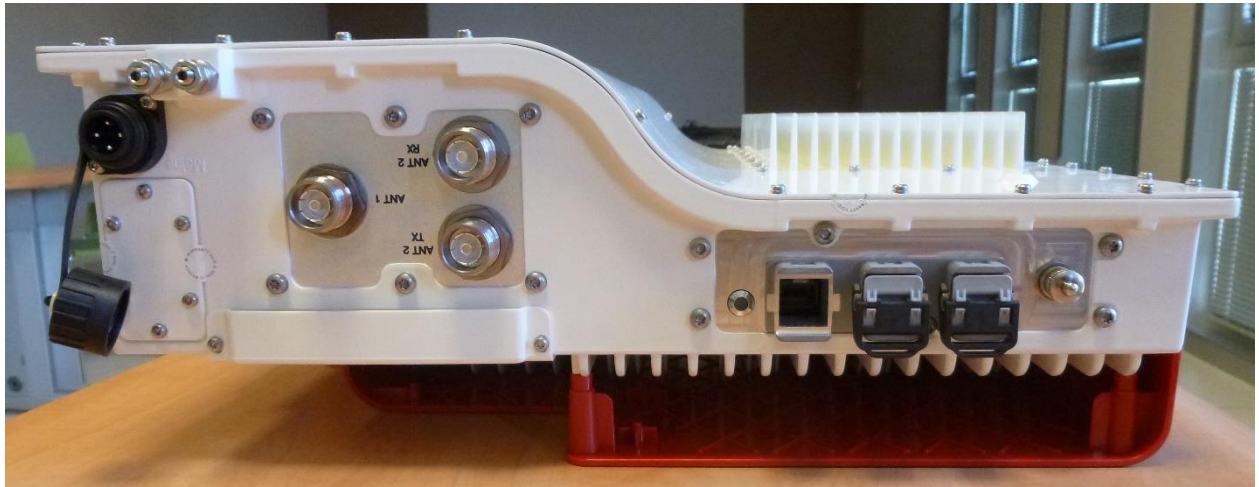

External Photos ION-E CAP M 4/70/80 (78283333-xxxx)

FRONT VIEW

REAR VIEW

BOTTOM VIEW

TOP VIEW

LEFT SIDE

RIGHT SIDE