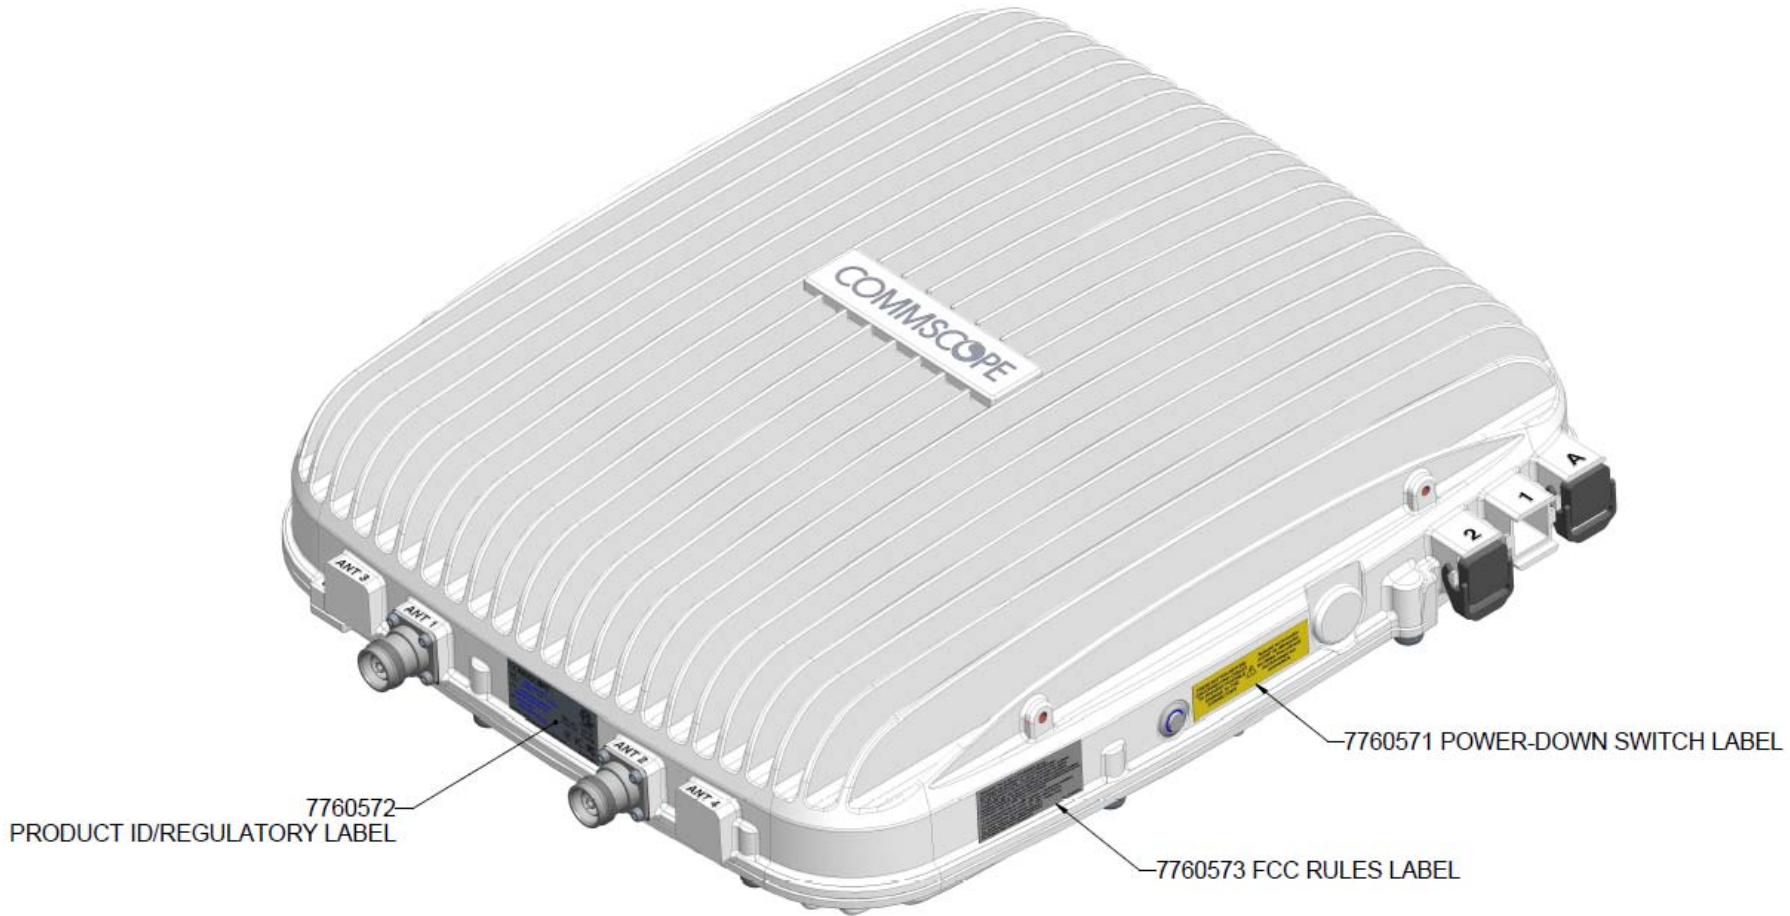

Label Location

7760572
PRODUCT ID/REGULATORY LABEL

7760571 POWER-DOWN SWITCH LABEL

7760573 FCC RULES LABEL

PRODUCT ID/REGULATORY LABEL

FCC RULES LABEL

POWER-DOWN SWITCH LABEL