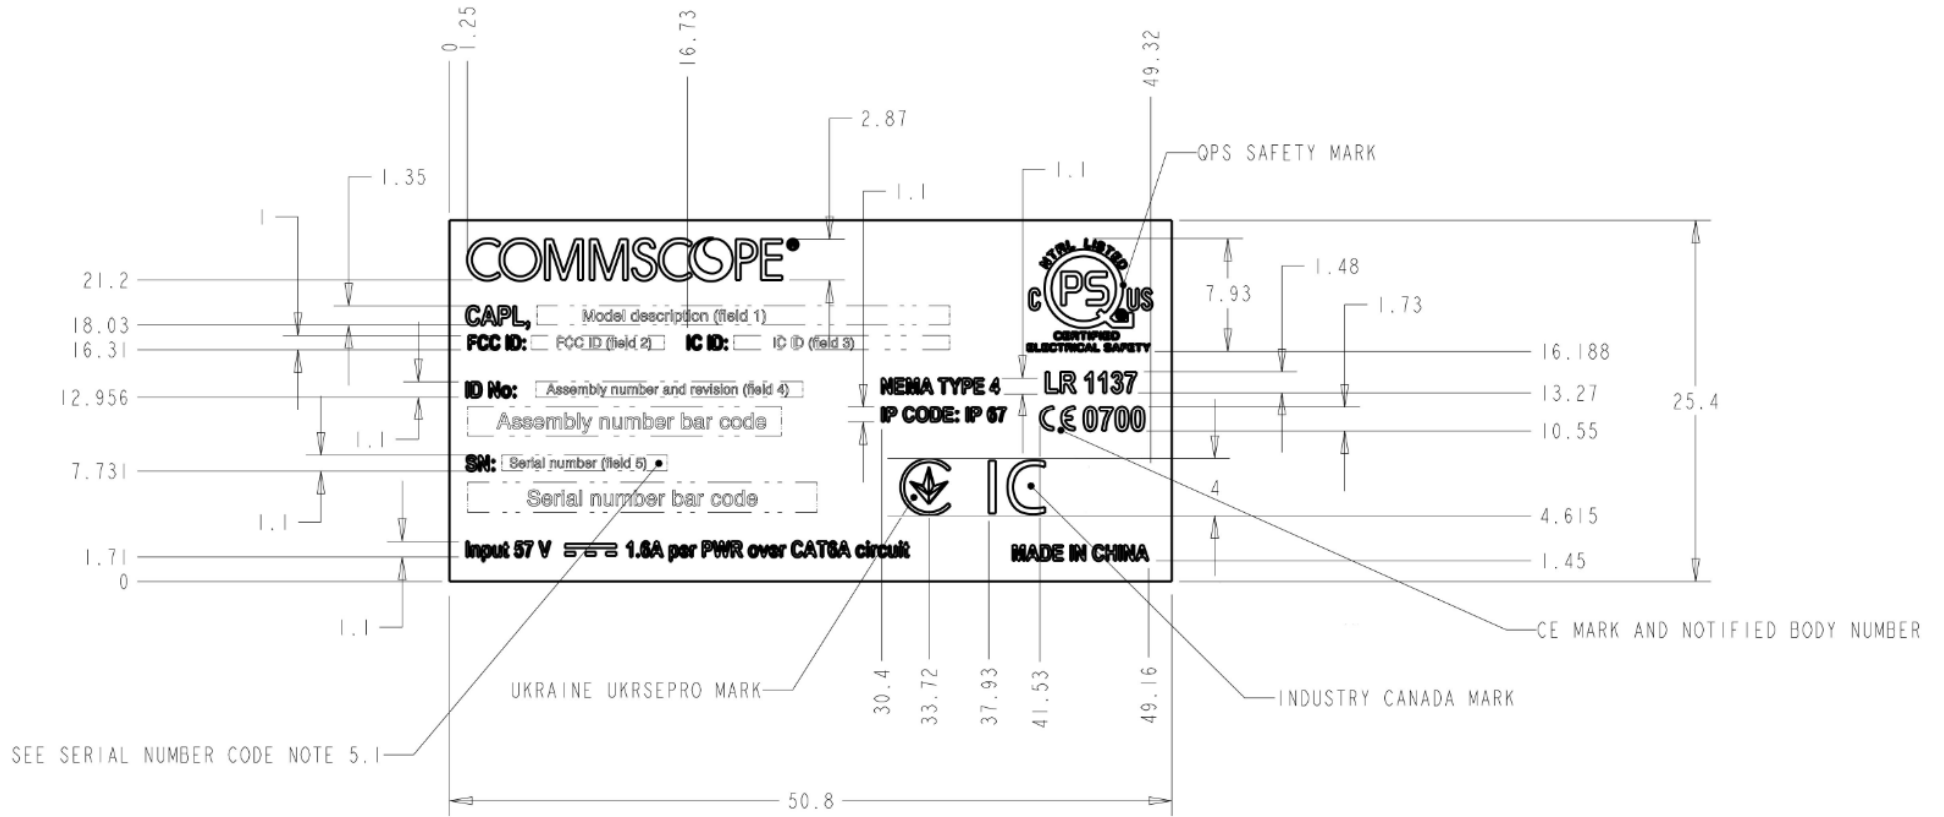

Label Location

7760572
PRODUCT ID/REGULATORY LABEL

7760571 POWER-DOWN SWITCH LABEL

7760573 FCC RULES LABEL

PRODUCT ID/REGULATORY LABEL

FCC RULES LABEL

POWER-DOWN SWITCH LABEL