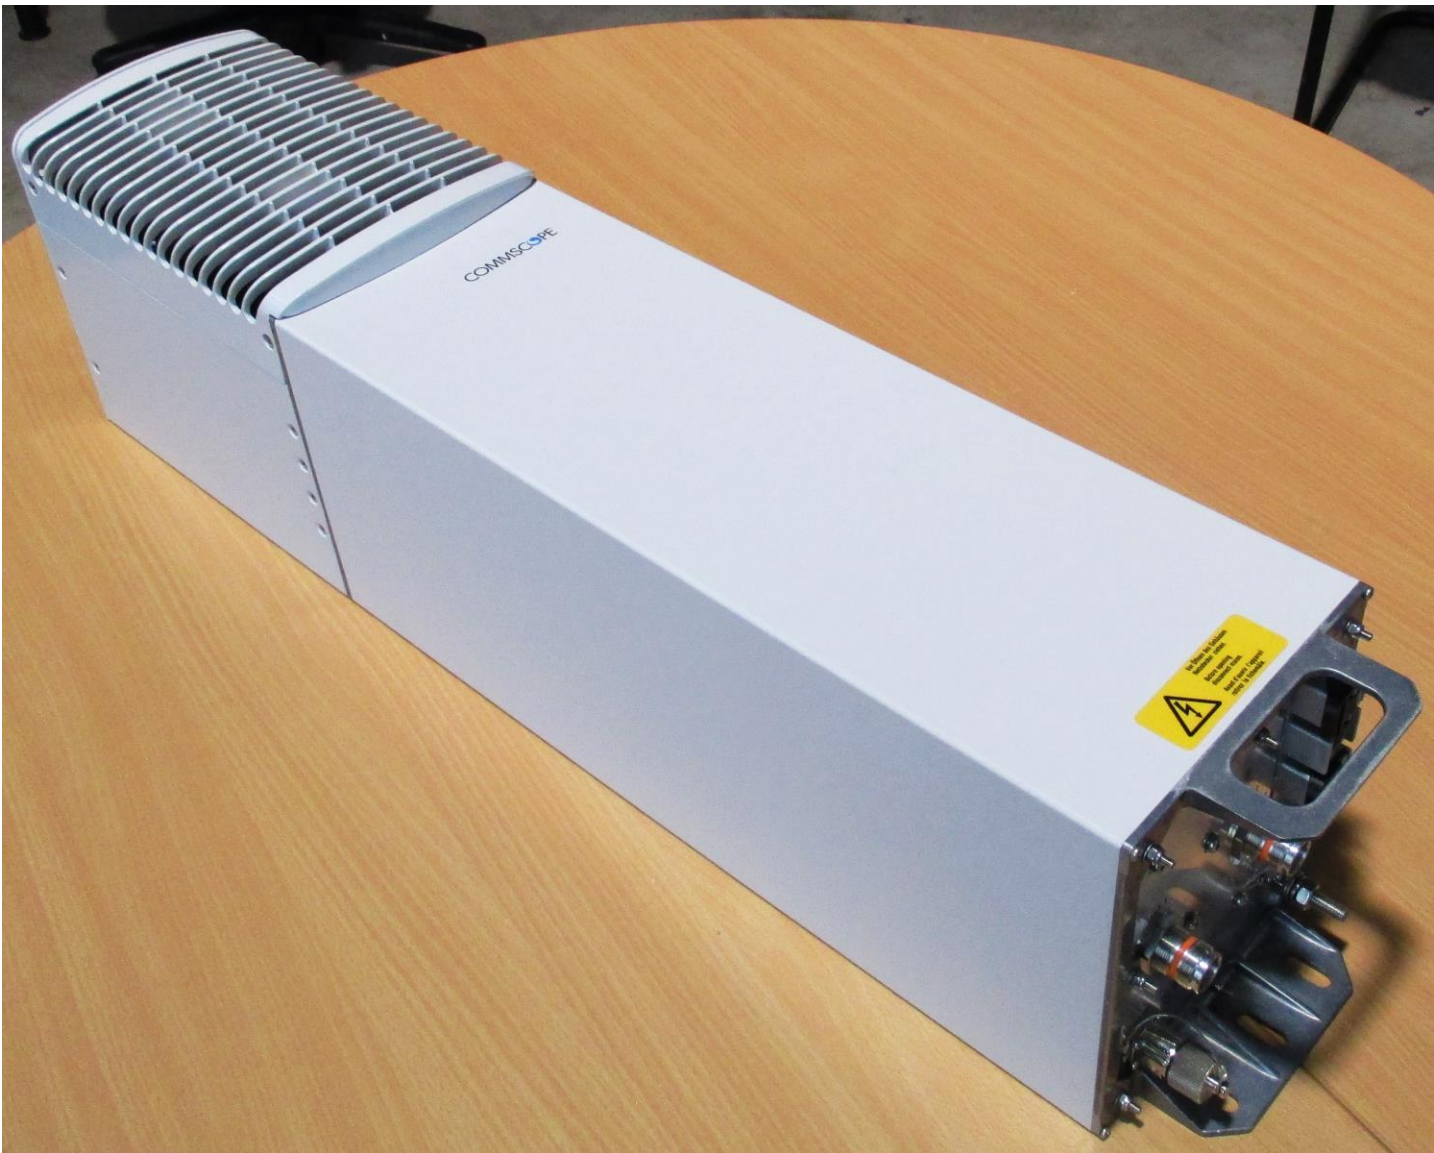

External Photos
CAP H 23/23/25T/25T

57mm / 2.25"

Don't assemble cabinet on wall directly.
Use wall mounting kit 7661581.

COMMSCOPE Era™
CAP-N132321031
FAC-2168E Rev. 00

0 795241 00001
0 795241 00001
0 795241 00001
0 795241 00001
0 795241 00001

FCC ID: B2C4P2020
NEMA 3R
UL Type: ETL
C-UL Type: ETL
Made in Germany - Designed in Germany
© 2020 Fluke Corporation

FCC

This equipment has been tested and found to comply with the requirements for Class B digital devices, pursuant to part 15 of the FCC Rules. Operation of this equipment may cause interference with other devices.