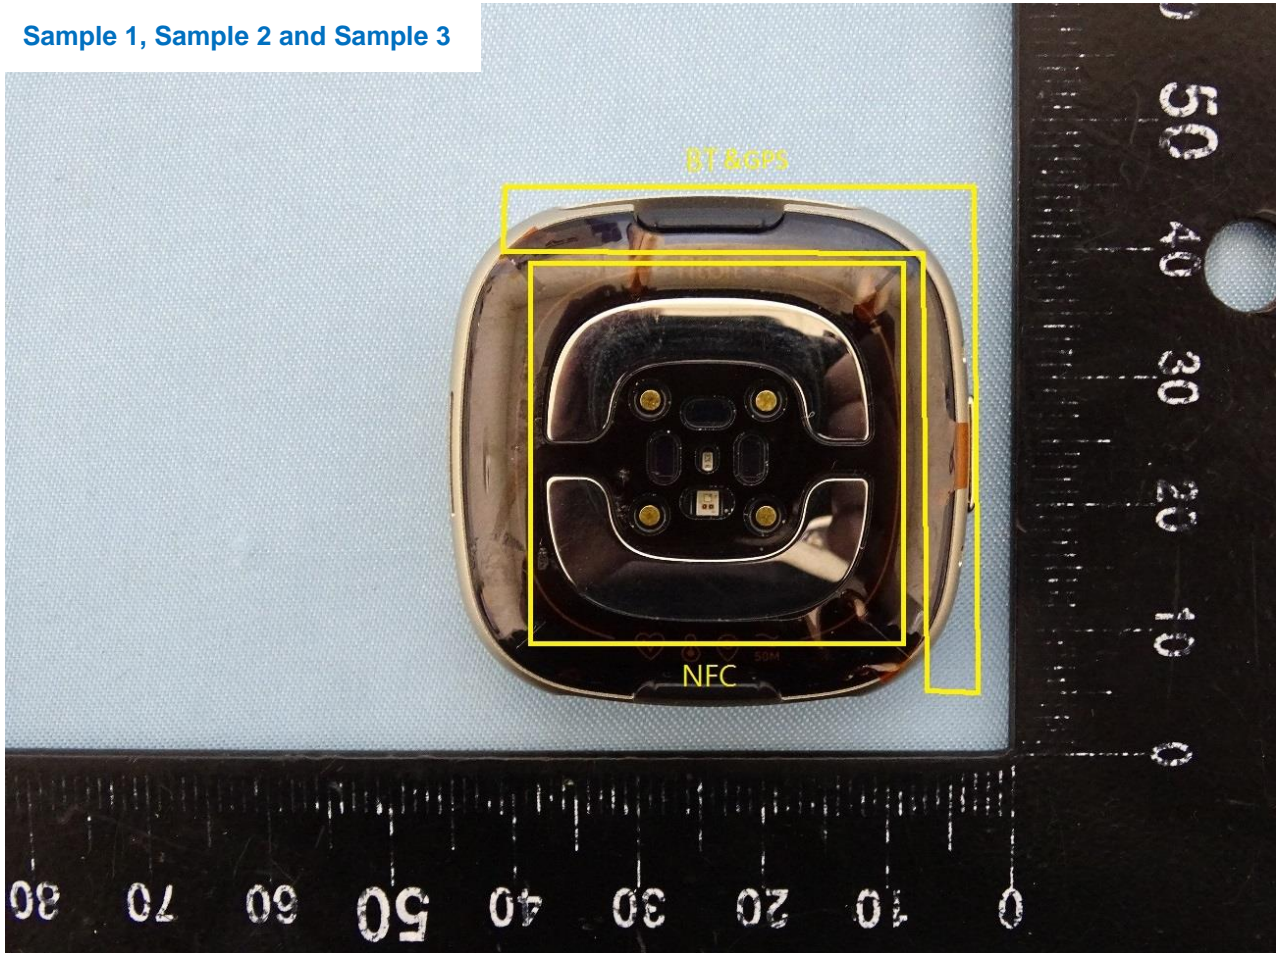

3. Internal Photograph of EUT

Model Name: FB521

Sample 1, Sample 2 and Sample 3

Sample 1

Sample 2

Sample 3

Bluetooth and GPS Antenna

NFC Antenna