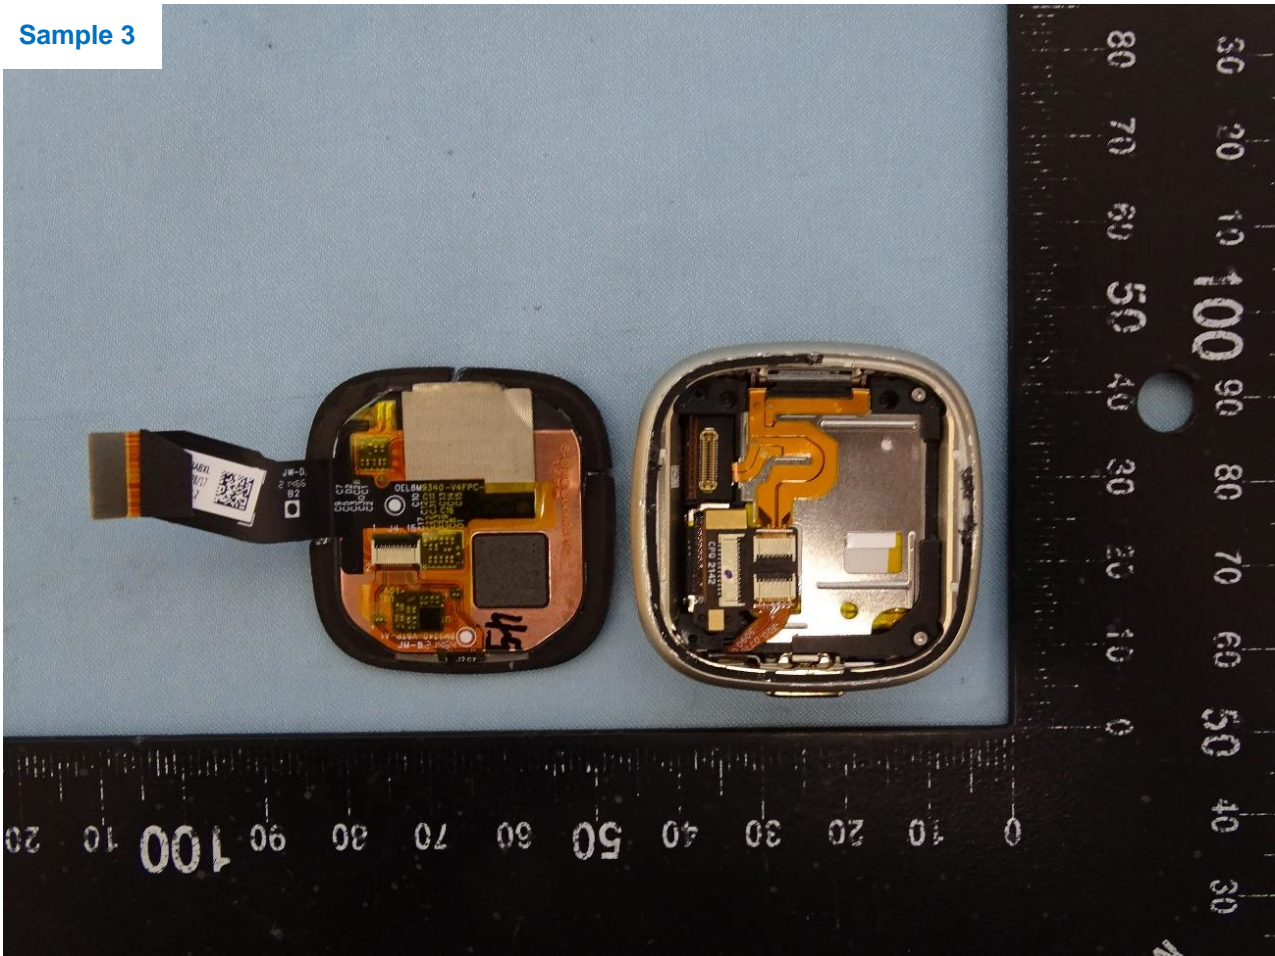

3. Internal Photograph of EUT

Model Name: FB521

Sample 1, Sample 2 and Sample 3

Sample 1

Sample 2

Sample 3

Bluetooth and GPS Antenna

NFC Antenna