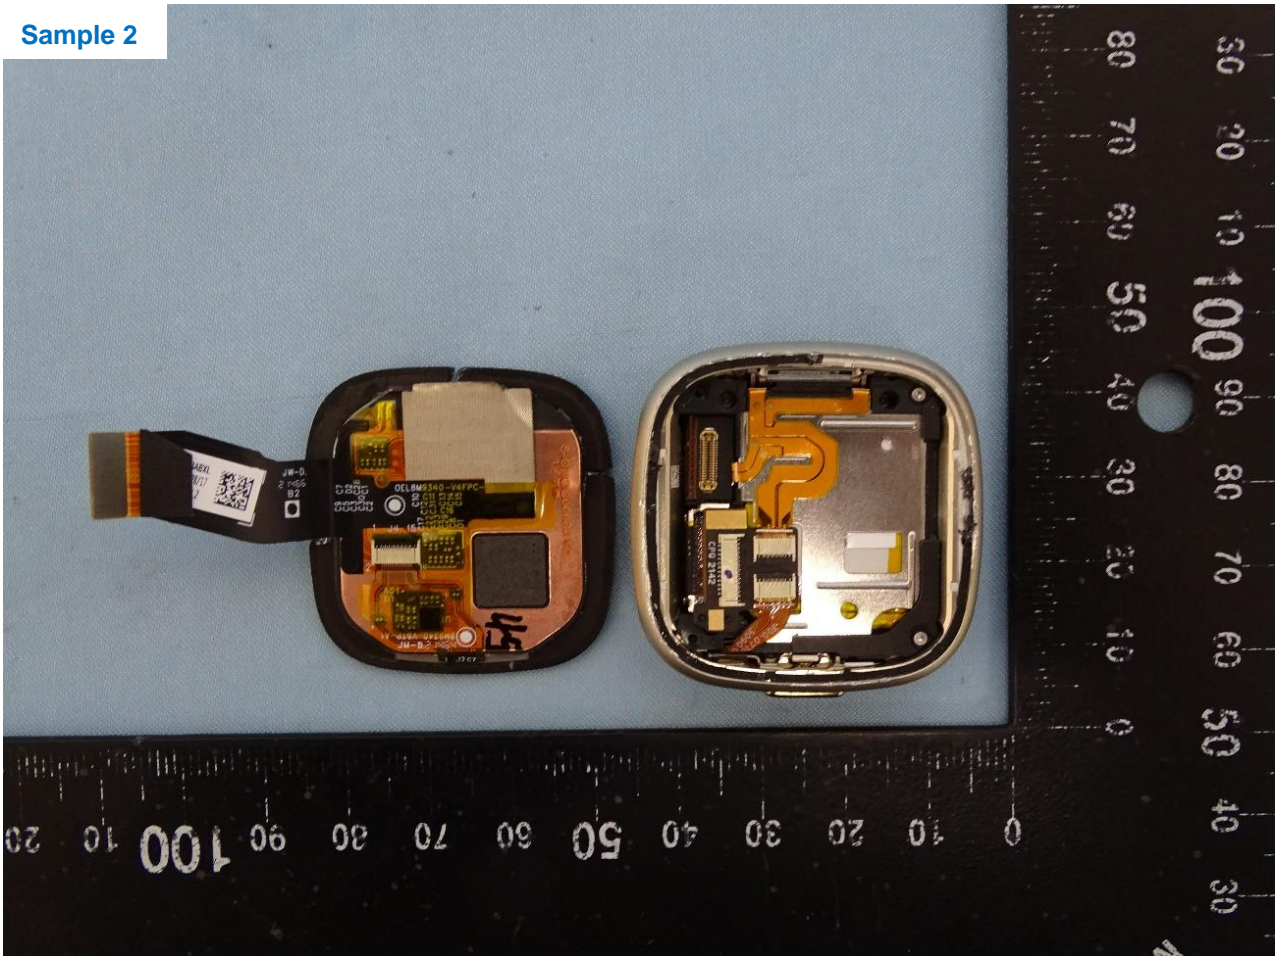

3. Internal Photograph of EUT

Model Name: FB521

Sample 1, Sample 2 and Sample 3

Sample 1

Sample 2

Sample 3

Bluetooth and GPS Antenna

NFC Antenna