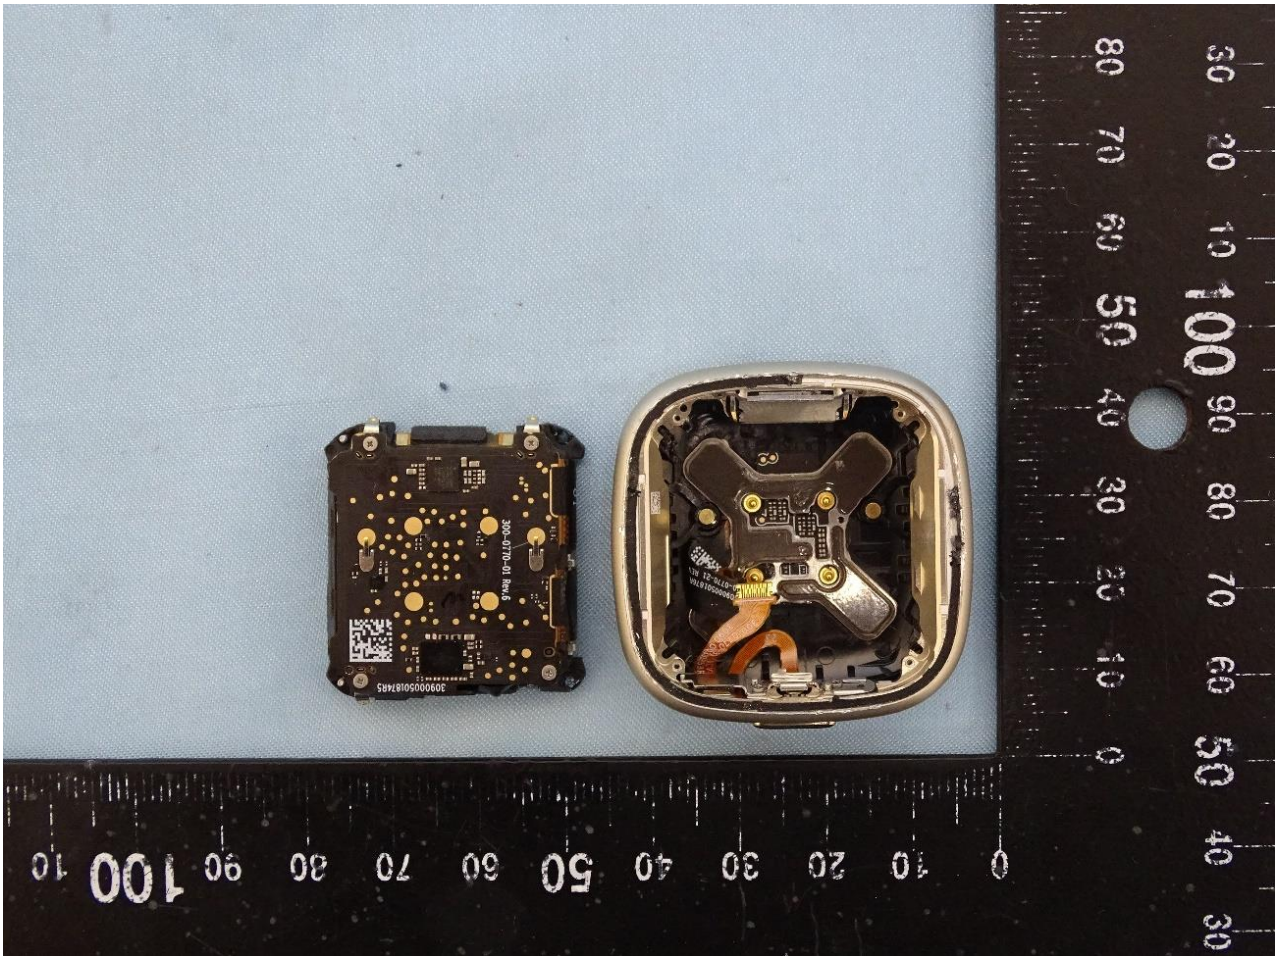

3. Internal Photograph of EUT

Model Name: FB521

Sample 1, Sample 2 and Sample 3

Sample 1

Sample 2

Sample 3

Bluetooth and GPS Antenna

NFC Antenna

————THE END————