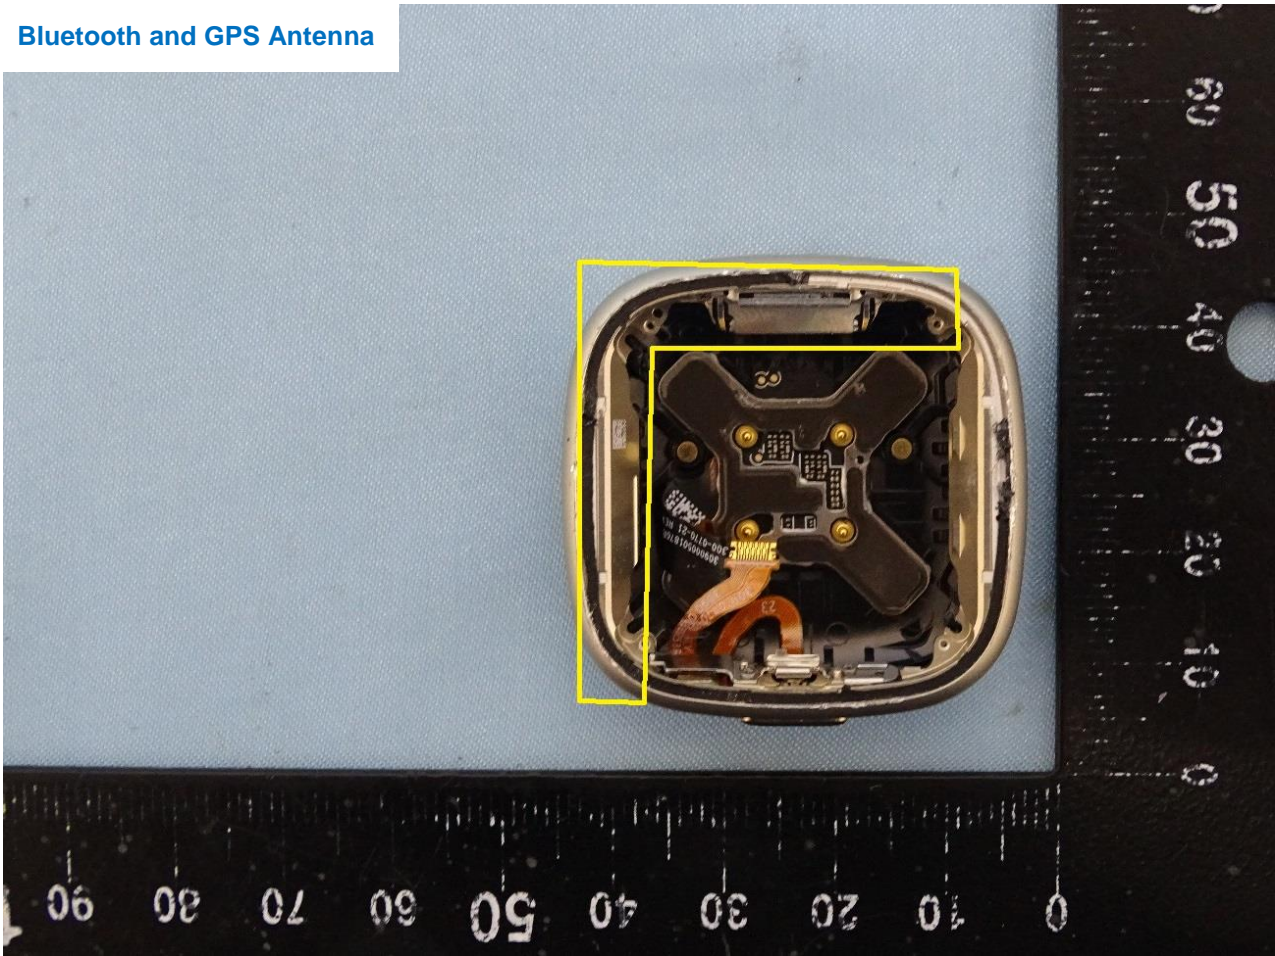

3. Internal Photograph of EUT

Model Name: FB521

Sample 1, Sample 2 and Sample 3

Sample 1

Sample 2

Sample 3

Bluetooth and GPS Antenna

NFC Antenna