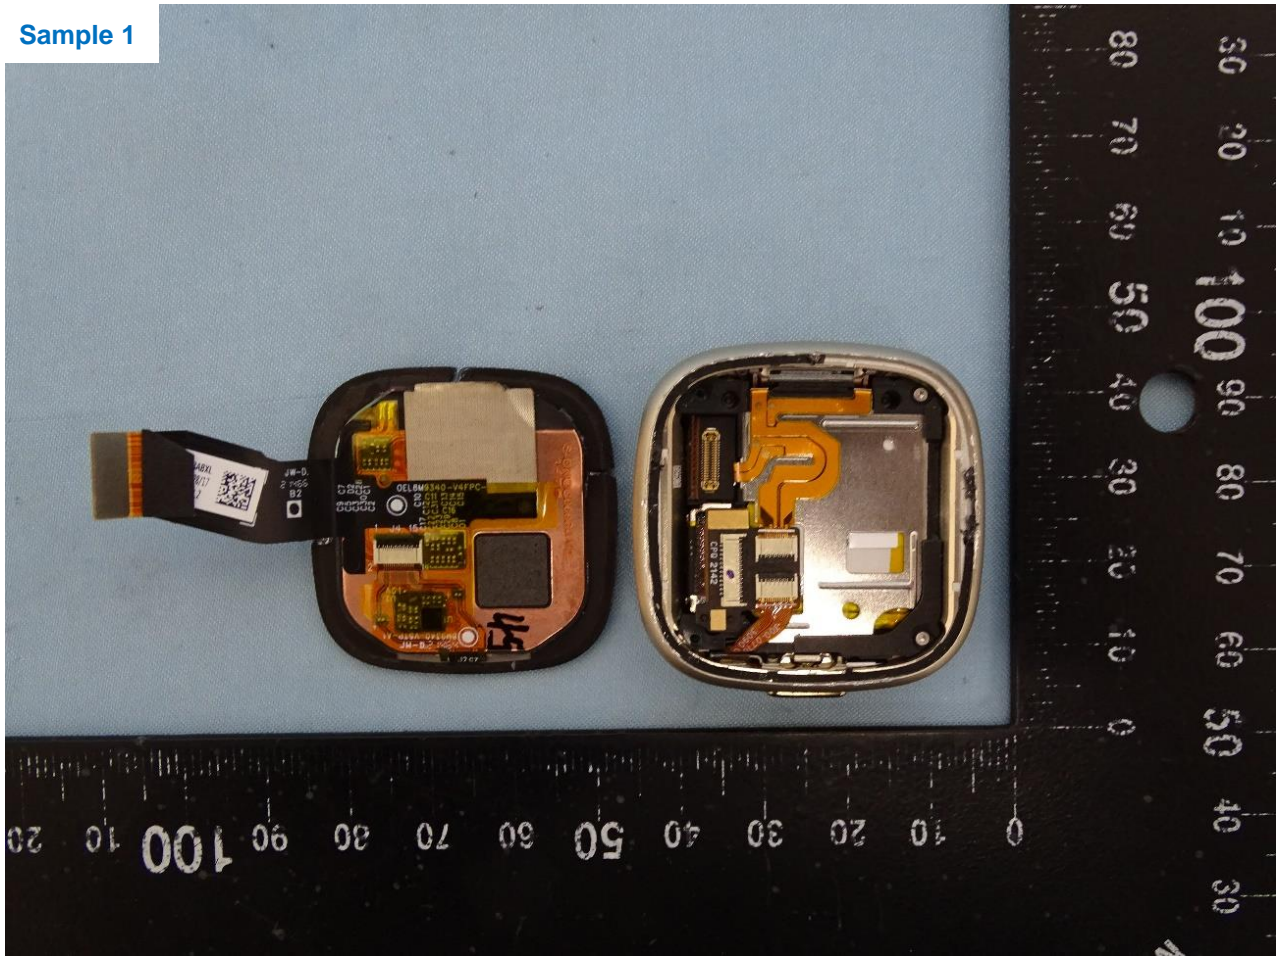

3. Internal Photograph of EUT

Model Name: FB521

Sample 1, Sample 2 and Sample 3

Sample 1

Sample 2

Sample 3

Bluetooth and GPS Antenna

NFC Antenna