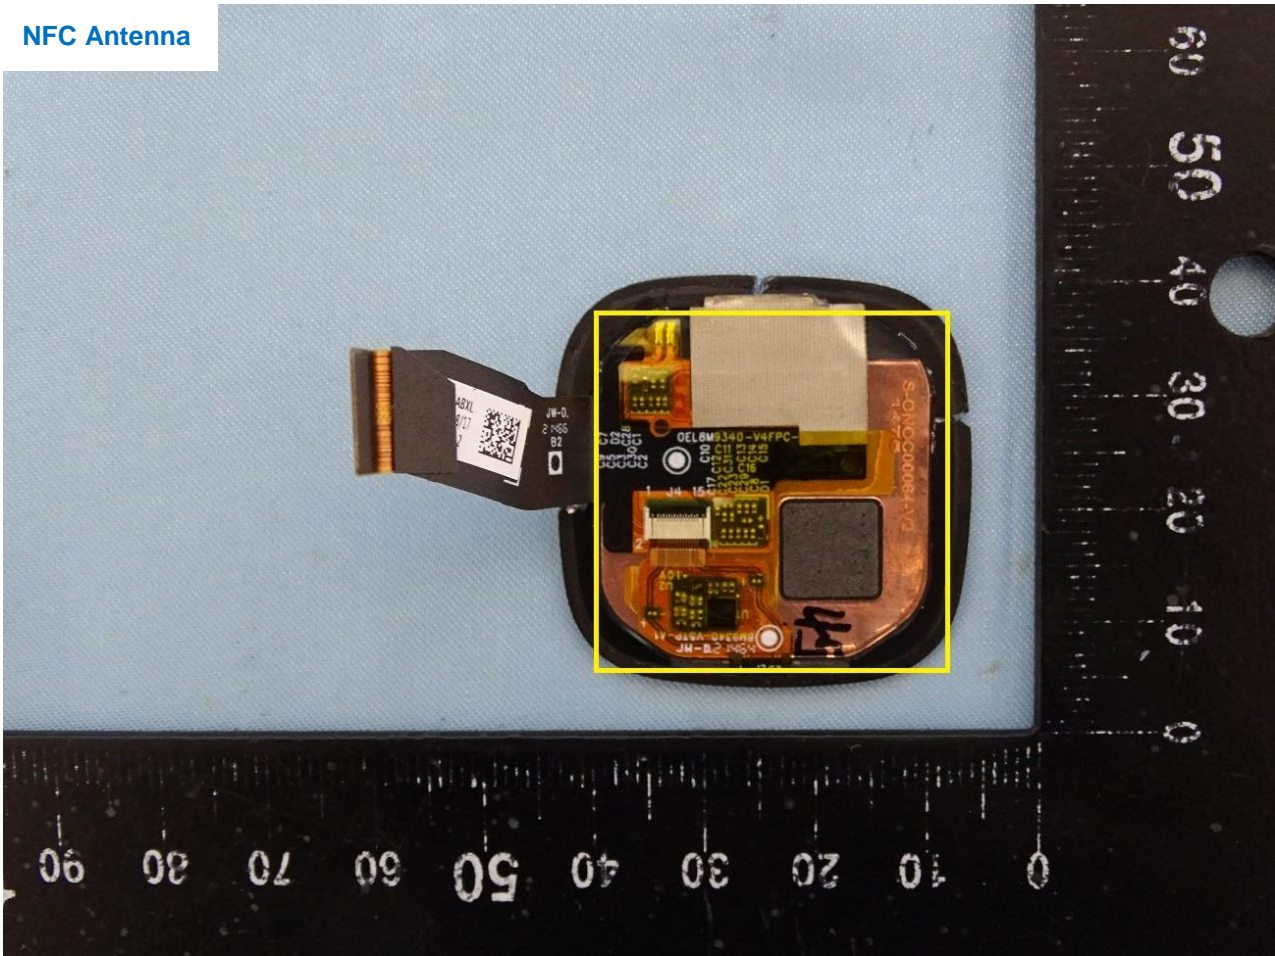

3. Internal Photograph of EUT

Model Name: FB521

Sample 1, Sample 2 and Sample 3

Sample 1

Sample 2

Sample 3

Bluetooth and GPS Antenna

NFC Antenna