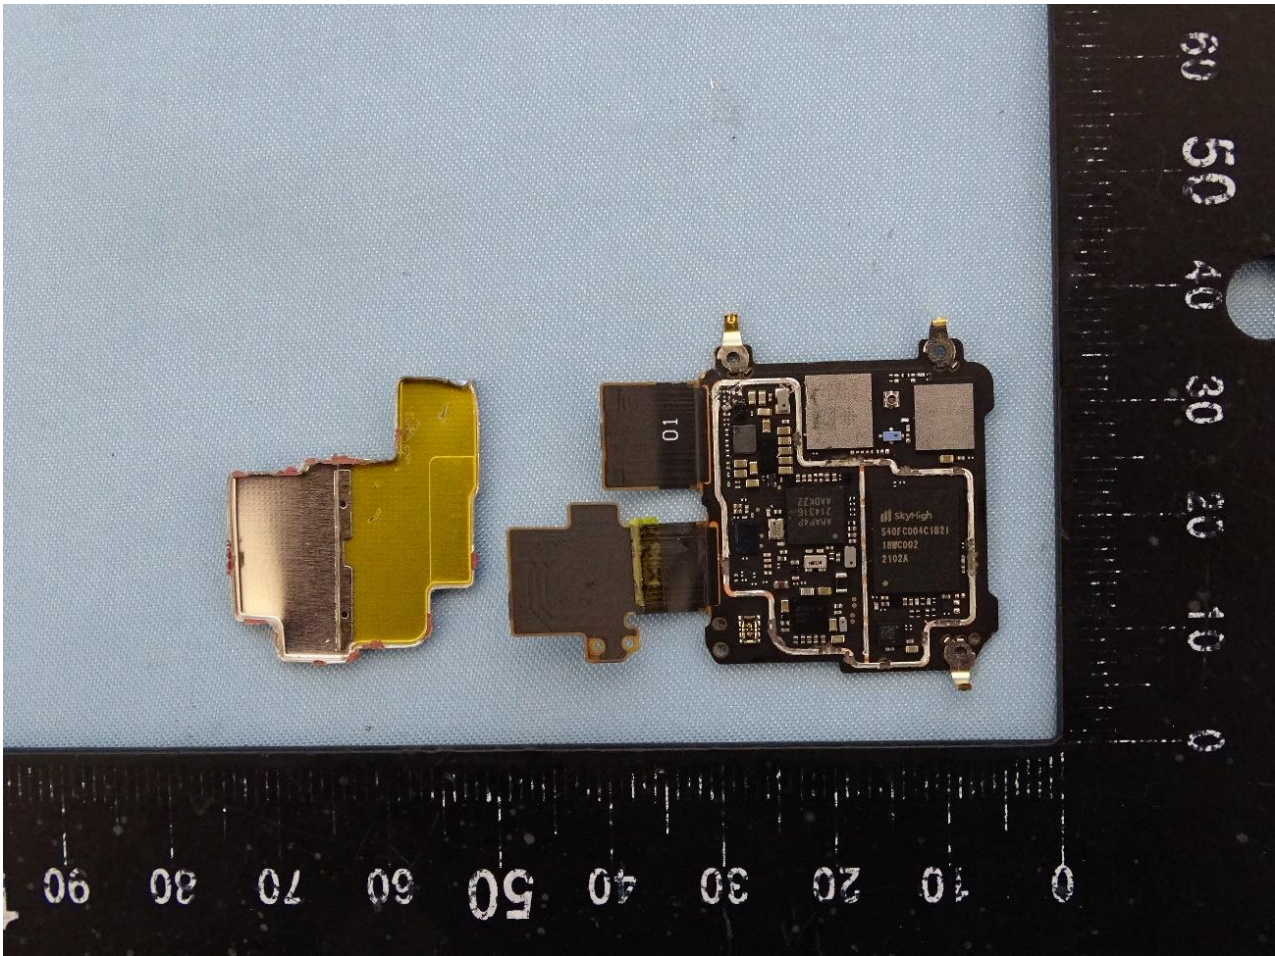

3. Internal Photograph of EUT

Model Name: FB521

Sample 1, Sample 2 and Sample 3

Sample 1

Sample 2

Sample 3

Bluetooth and GPS Antenna

NFC Antenna

————THE END————