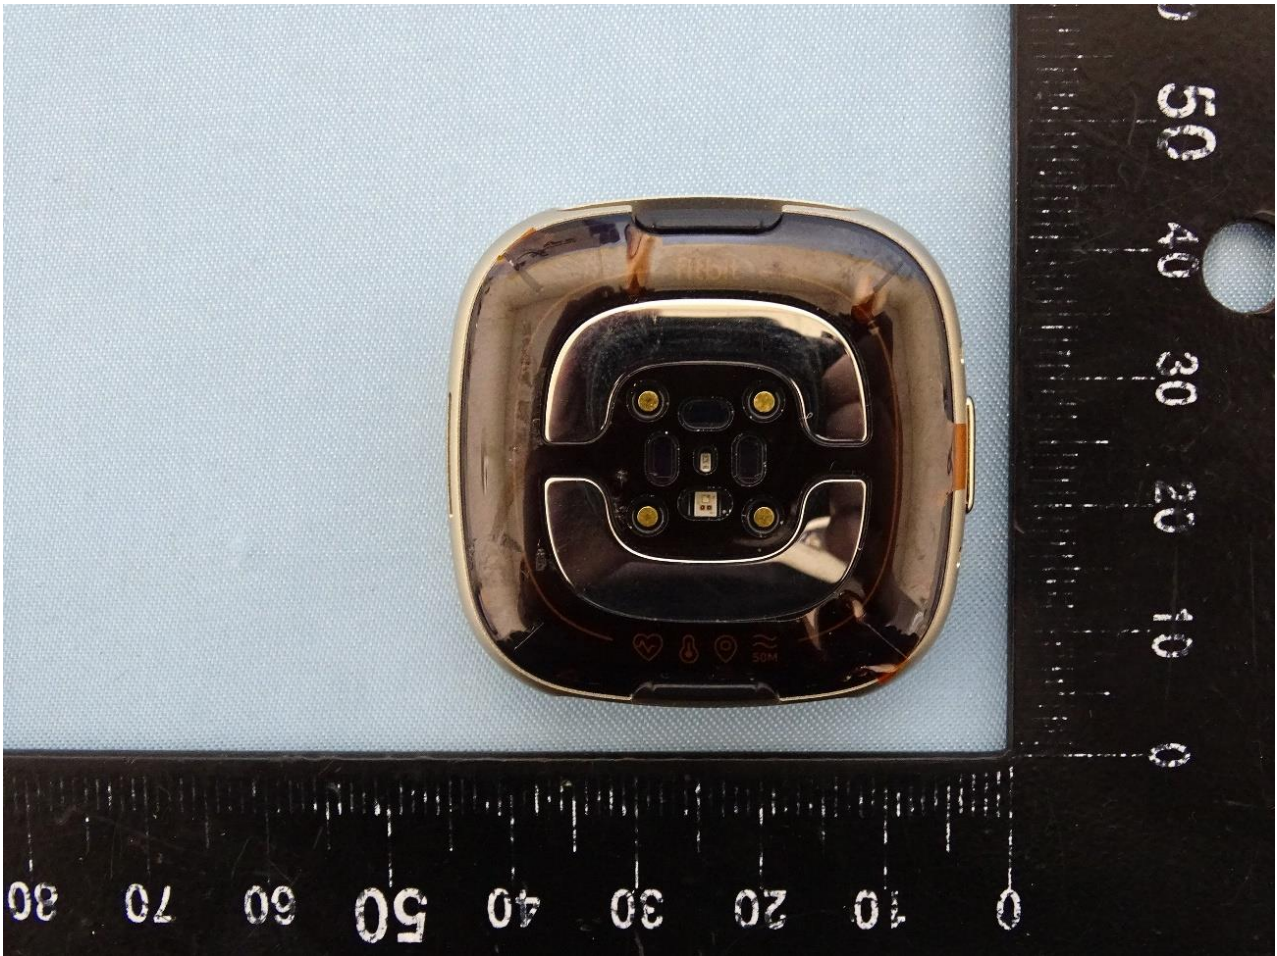

1. External Photograph of EUT

Model Name: FB521

Sample 1, Sample 2 and Sample 3

2. Photograph of Accessory

Model Name: FB521

Specification of Accessory		
Sample 1 Battery	Brand Name	VDL
	Model Name	VDL 262025PN5
Sample 2 Battery	Brand Name	ATL
	Model Name	262024-Rhea
Sample 3 Battery	Brand Name	Highpower
	Model Name	282024
USB Cable	Brand Name	fitbit
	Model Name	100-0500-03
Wristband	Brand Name	fitbit
	Model Name	hook and loop

Remark: For accessories equipped with this EUT, please refer to the following photos.

Sample 1 Battery

Sample 2 Battery

Sample 3 Battery