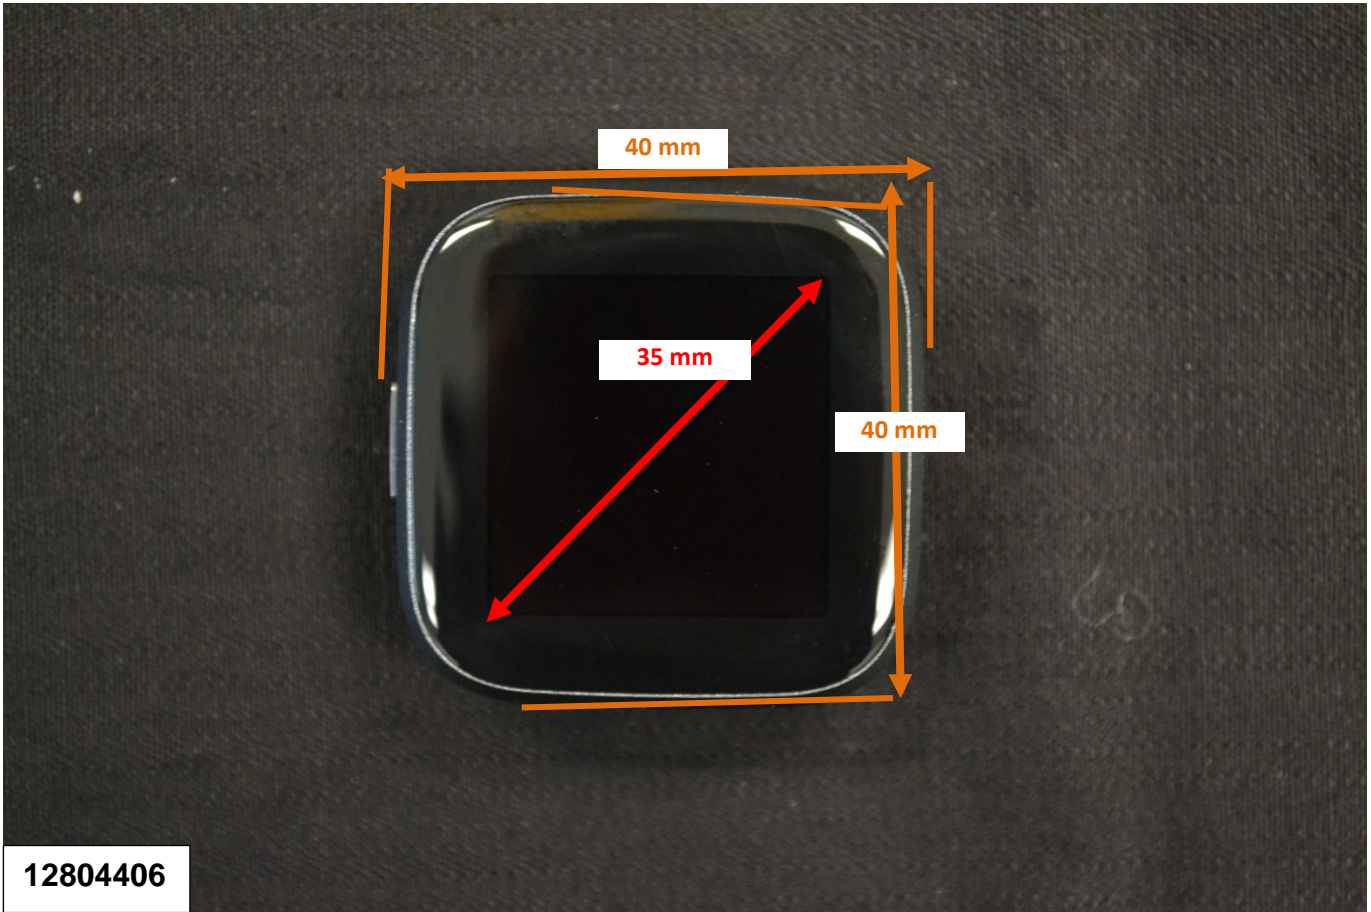

# DUT and SAR Set-up Photos

## Overall Dimensions

Front View of the DUT

Rear View of the DUT

Rubber Band

Mesh Band

Link Band

Tri-Link Band

**Setup Photos**  
**Extremity Exposure Conditions**  
Rear Plastic Band

# Antenna Dimensions & Separation Distances

① WLAN/BT Antenna

Top (Display)