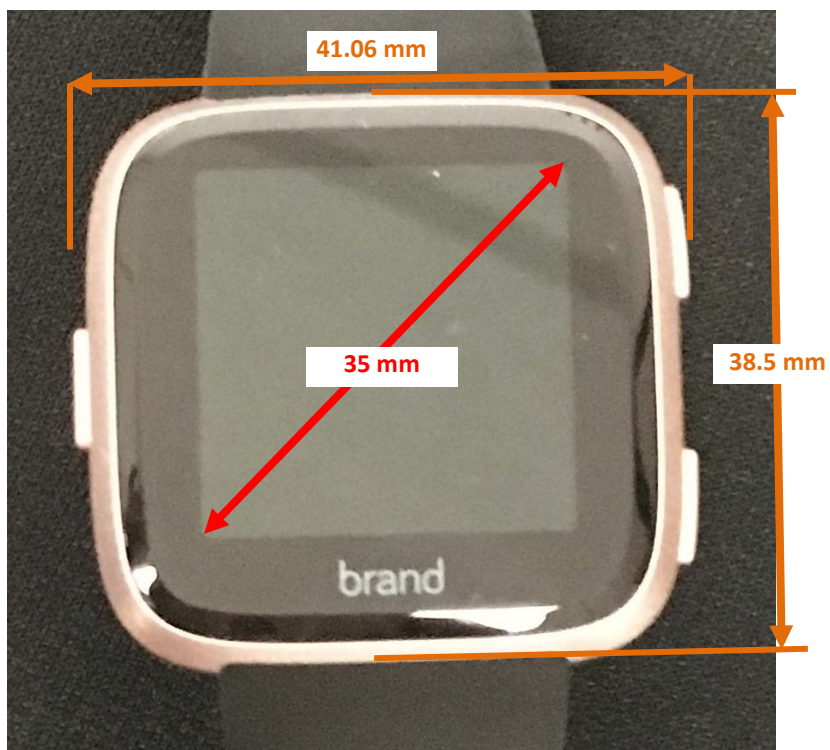

DUT and SAR Set-up Photos

Overall Dimensions

Front View of the DUT

Rear View of the DUT

Mesh Band

Link Band

Tri-Link Band

Setup Photos
Extremity Exposure Conditions

Rear Plastic Band

Rear Mesh Band

Rear Link Band

Rear Tri-Link Band

Antenna Dimensions & Separation Distances

① WLAN/BT Antenna

Top (Display)