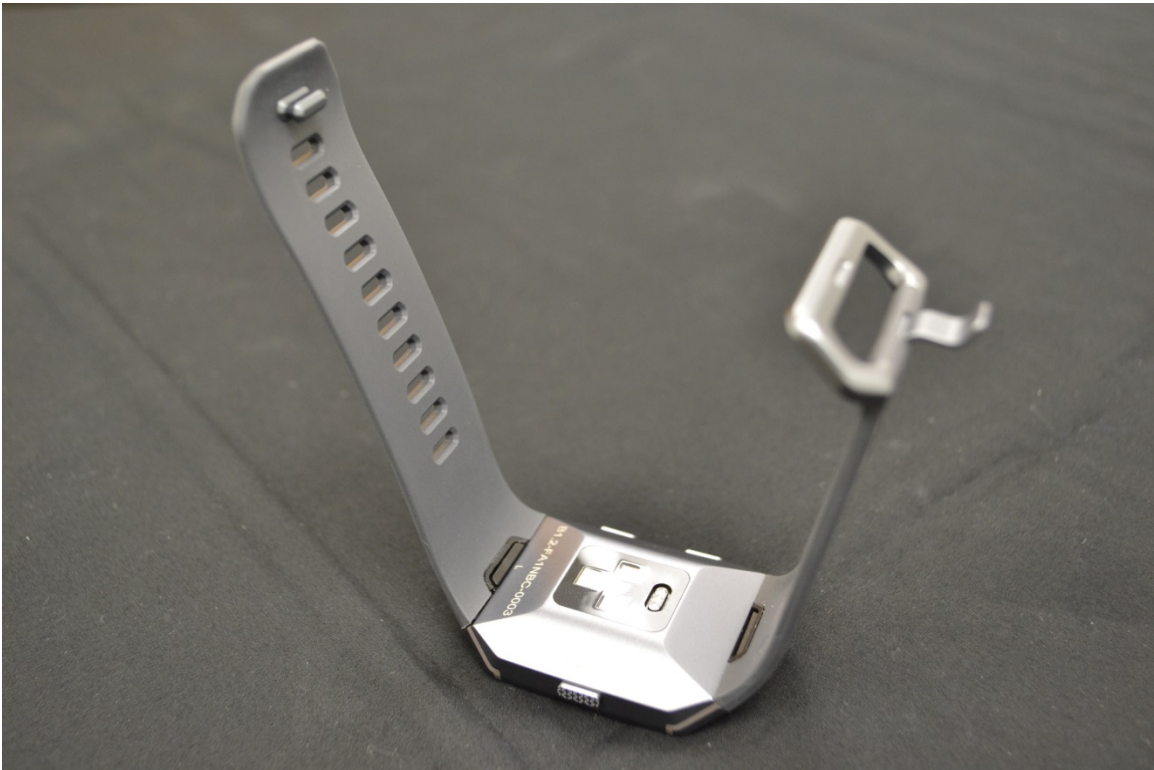

DUT and SAR Set-up Photos

Overall Dimensions

Front View of the DUT

Rear View of the DUT

Setup Photos

Handset Vertical and Horizontal Reference Lines

Vertical
Center Line

Horizontal
Line

Extremity Exposure Conditions

DUT against the flat phantom

Antenna Dimensions & Separation Distances

① WLAN/BT Antenna