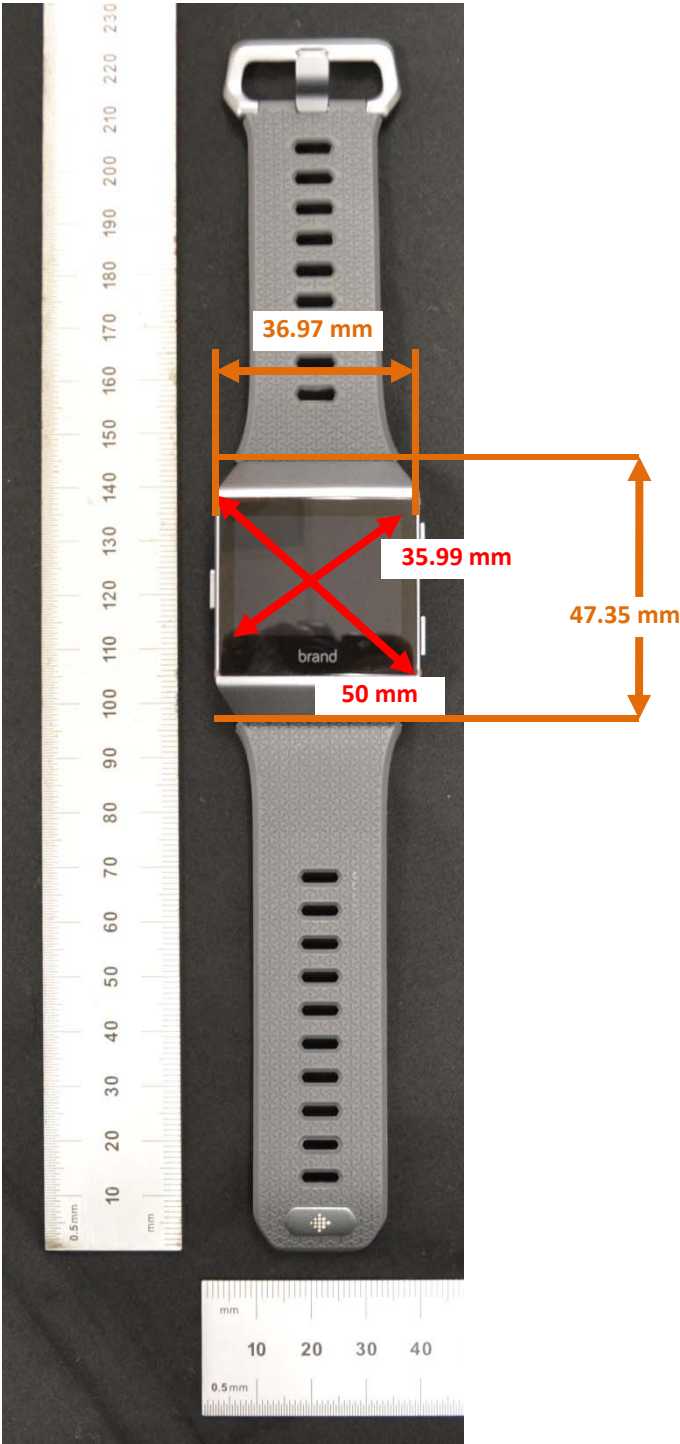

DUT and SAR Set-up Photos

Overall Dimensions

Front View of the DUT

Rear View of the DUT

Setup Photos

Handset Vertical and Horizontal Reference Lines

Vertical
Center Line

Horizontal
Line

Extremity Exposure Conditions

DUT against the flat phantom

Antenna Dimensions & Separation Distances

① WLAN/BT Antenna