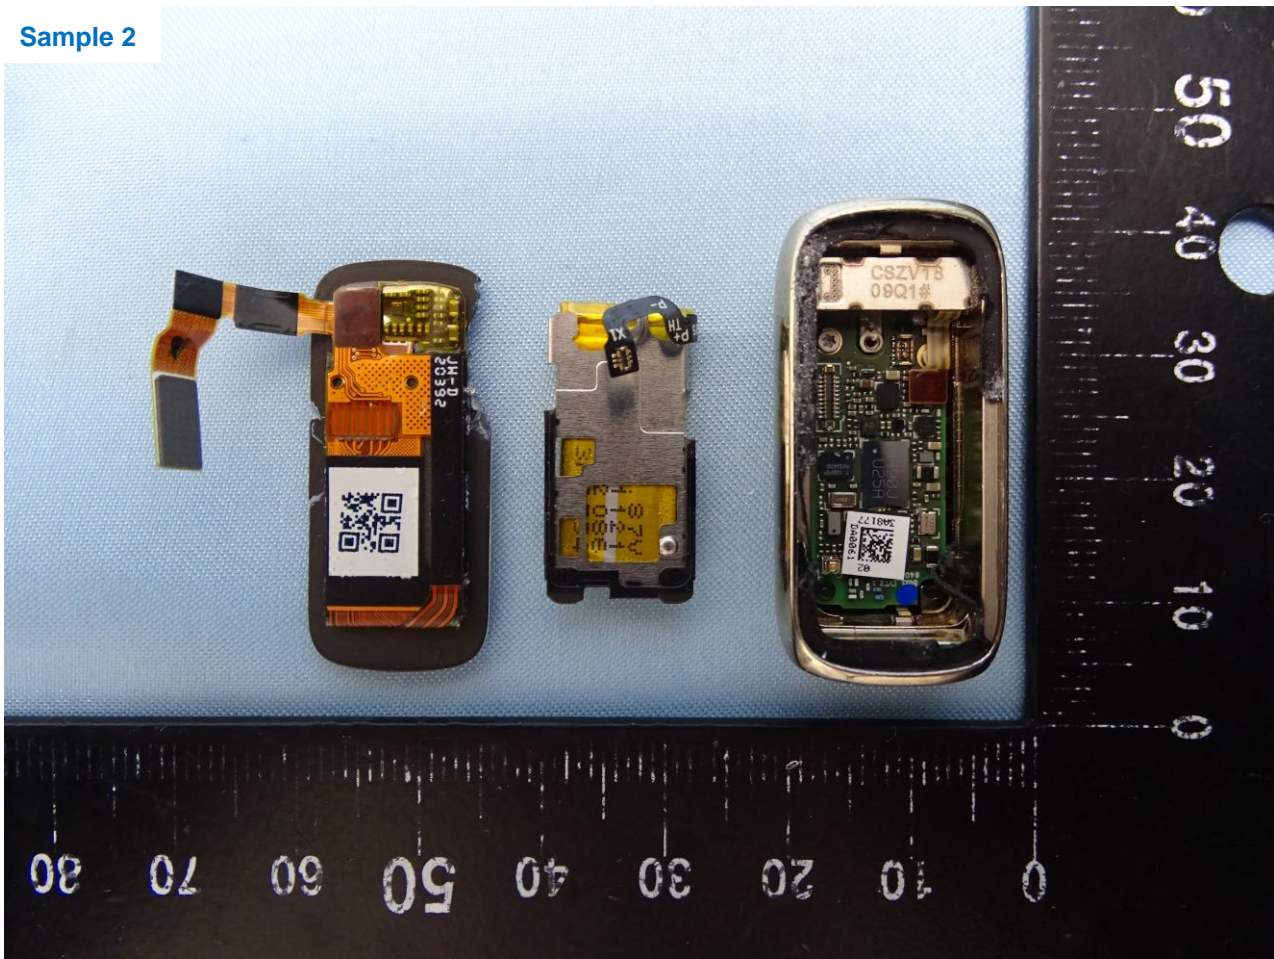

3. Internal Photograph of EUT

Brand Name: Fitbit / Model Name: FB422

Sample 1 and Sample 2

Sample 1

Sample 2

Sample 1 and Sample 2

Bluetooth Antenna for Sample 1 and Sample 2

—————THE END—————