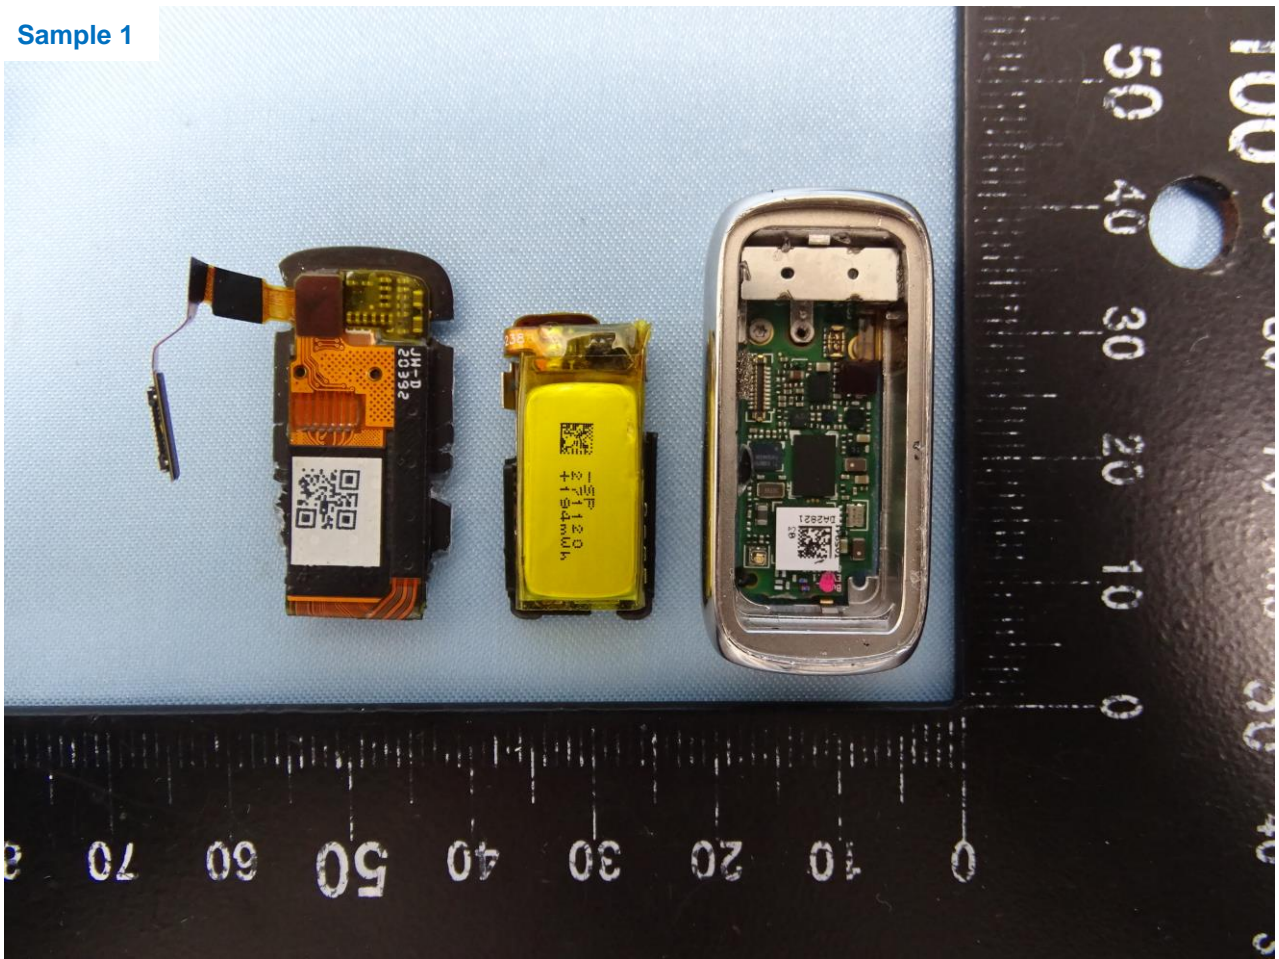

3. Internal Photograph of EUT

Brand Name: Fitbit / Model Name: FB422

Sample 1 and Sample 2

Sample 1

Sample 2

Sample 1 and Sample 2

Bluetooth Antenna for Sample 1 and Sample 2

—————THE END—————