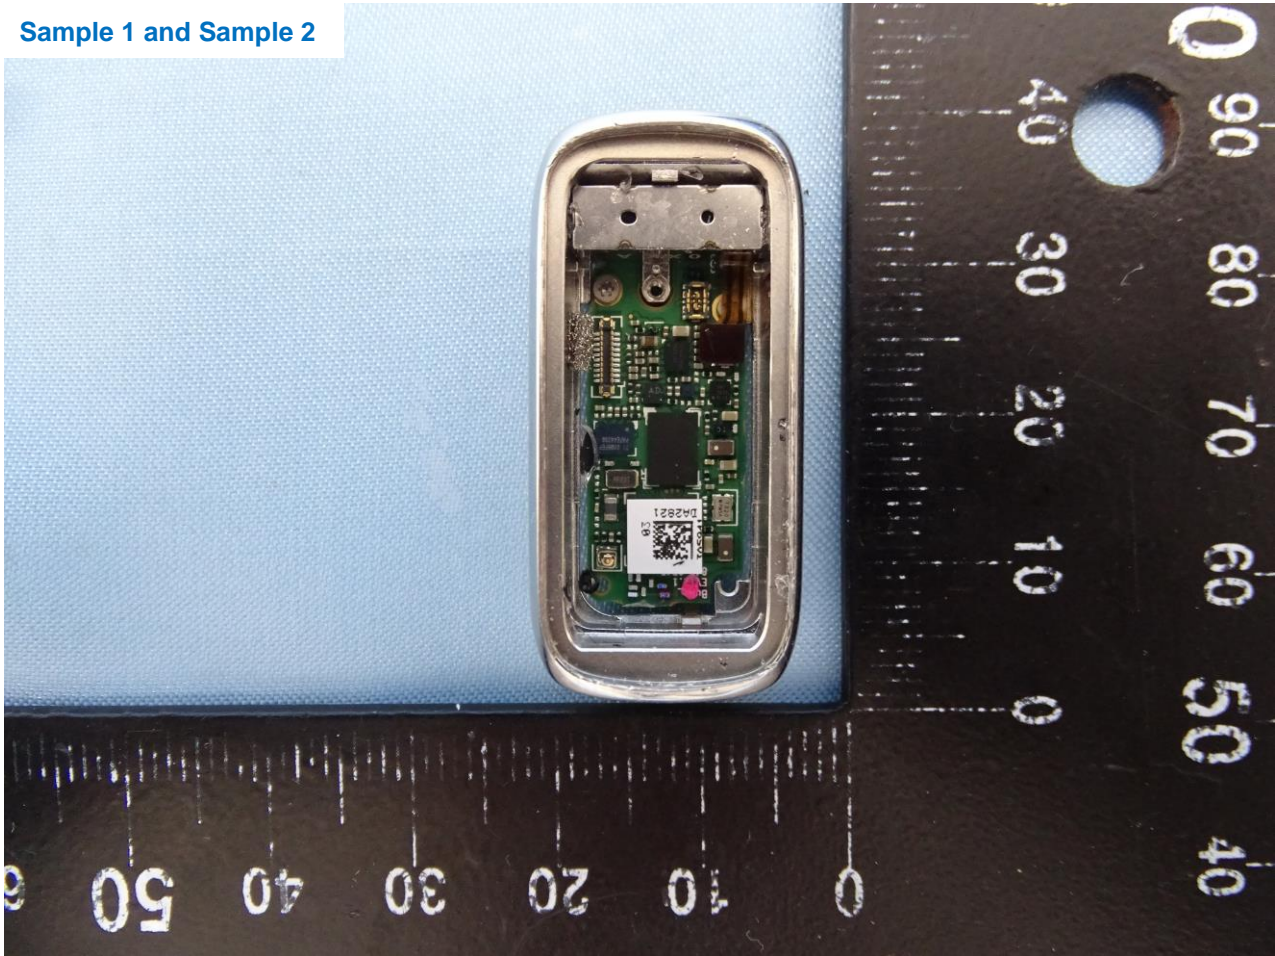

3. Internal Photograph of EUT

Brand Name: Fitbit / Model Name: FB422

Sample 1 and Sample 2

Sample 1

Sample 2

Sample 1 and Sample 2

Bluetooth Antenna for Sample 1 and Sample 2

—————THE END—————