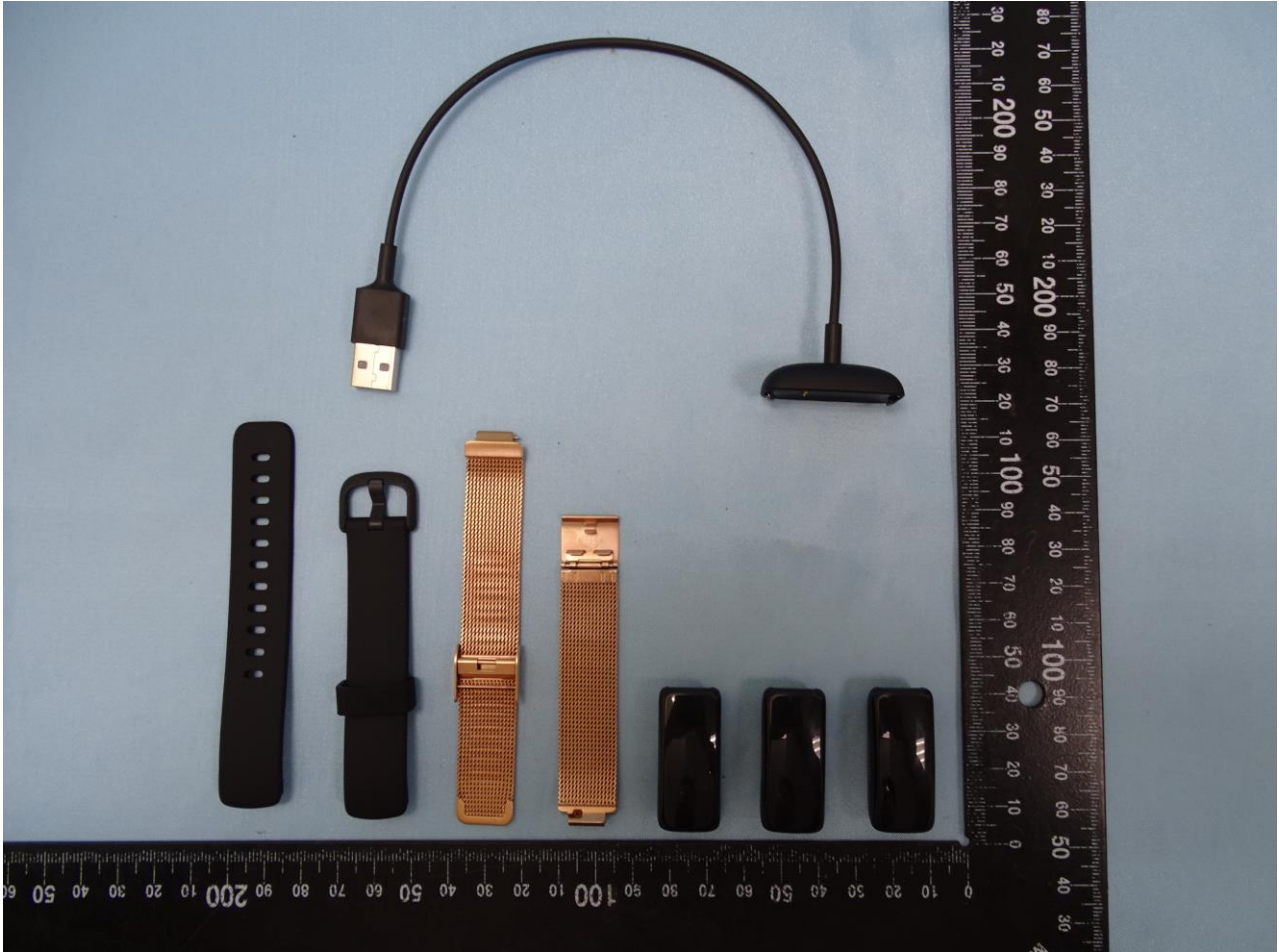

Brand Name: Fitbit / Model Name: FB418

Brand Name: Fitbit / Model Name: FB418

2. Photograph of Accessory

Brand Name: Fitbit / Model Name: FB418

Specification of Accessory		
Battery 1	Brand Name	VDL
	Model Name	401219
Battery 2	Brand Name	Lishen
	Model Name	SP041221SE
Battery 3	Brand Name	ATL
	Model Name	401220-Rincon
Charging case	Brand Name	Fitbit
	Model Name	N/A
Metal Strap	Brand Name	Fitbit
	Model Name	N/A
Plastic Strap	Brand Name	Fitbit
	Model Name	N/A

Remark: For accessories equipped with this EUT, please refer to the following photos.

Brand Name: Fitbit / Model Name: FB418

Brand Name: Fitbit / Model Name: FB418

Battery 1

Brand Name: Fitbit / Model Name: FB418