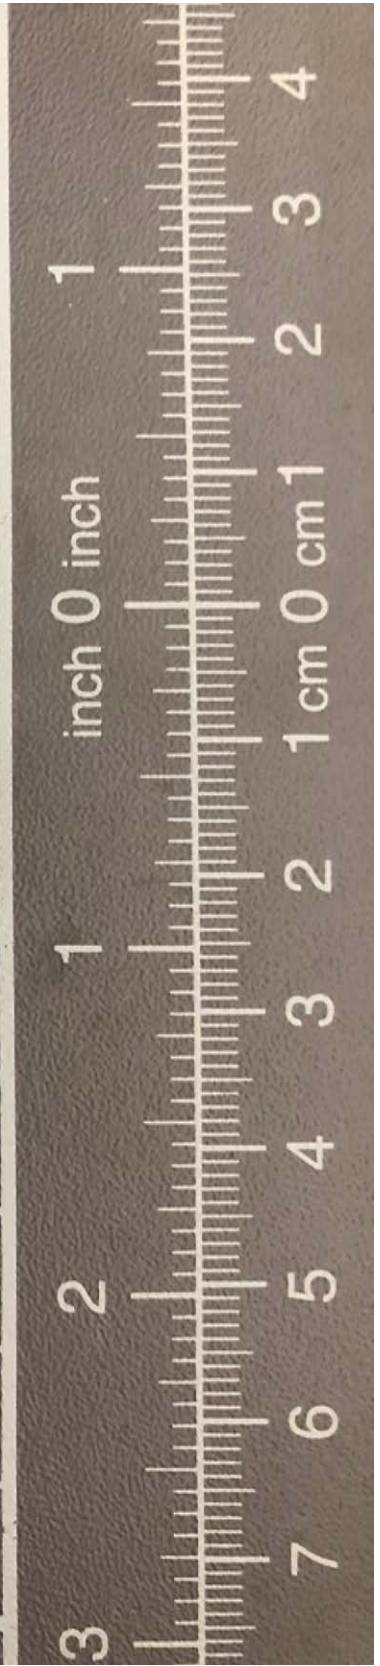

## FB410 Internal Photos

BT trace antenna location

NFC Loop antenna

1S01107920-691  
R0511:5200210952  
200094203T R05

3

2

1

inch 0 inch

1

8

7

6

5

4

3

2

1 cm 0 cm

2

3

4