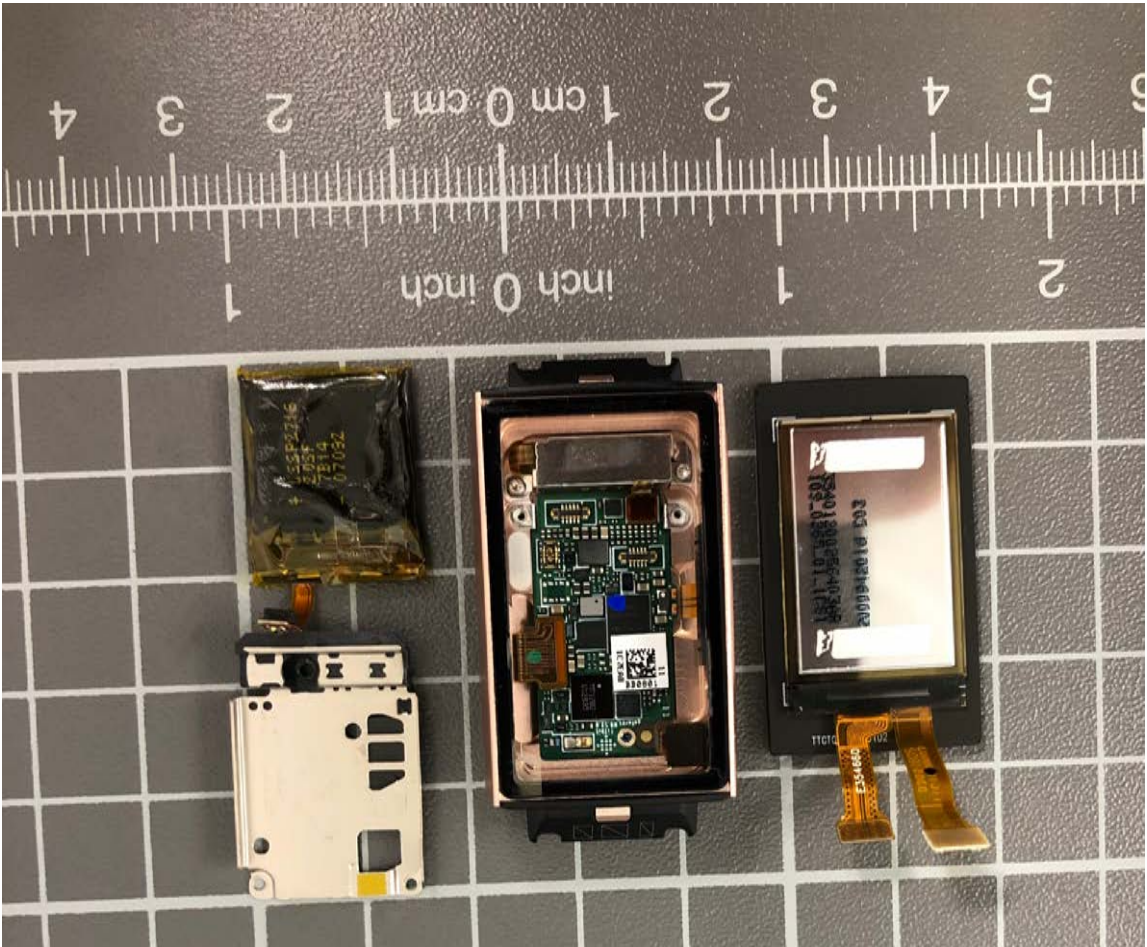

FB409 Internal Photos

BT trace antenna location

ESSP2716
205F
7814
07092

1 inch 0 inch

1

2

2

3