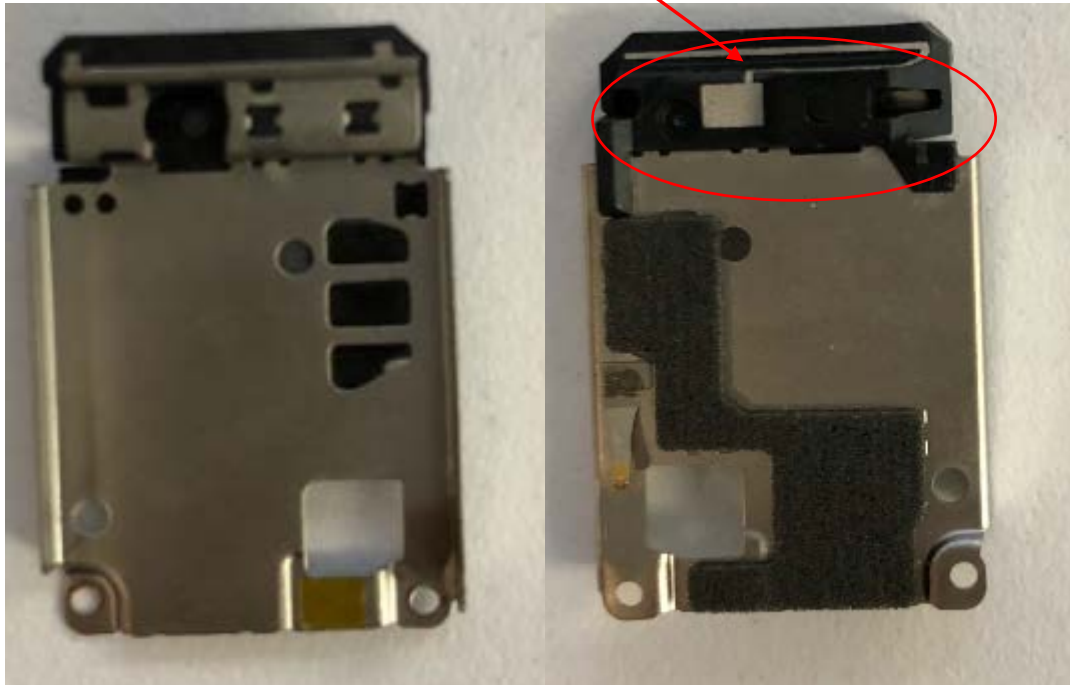

FB409 Internal Photos

BT trace antenna location

ESSP2716
205F
7814
07092

1 inch 0 inch

1

2

2

3