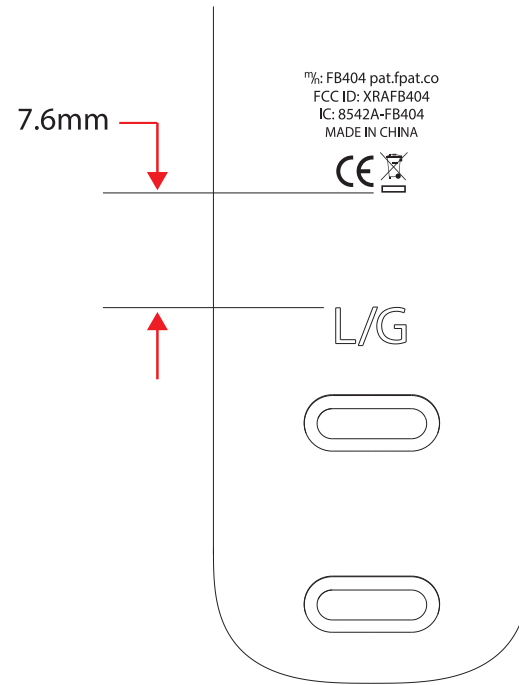

FB404 Regulatory Markings

Scale: 2:1

™: FB404 pat.fpat.co
FCC ID: XRAFB404
IC: 8542A-FB404
MADE IN CHINA

Scale: 4:1
Artwork Only