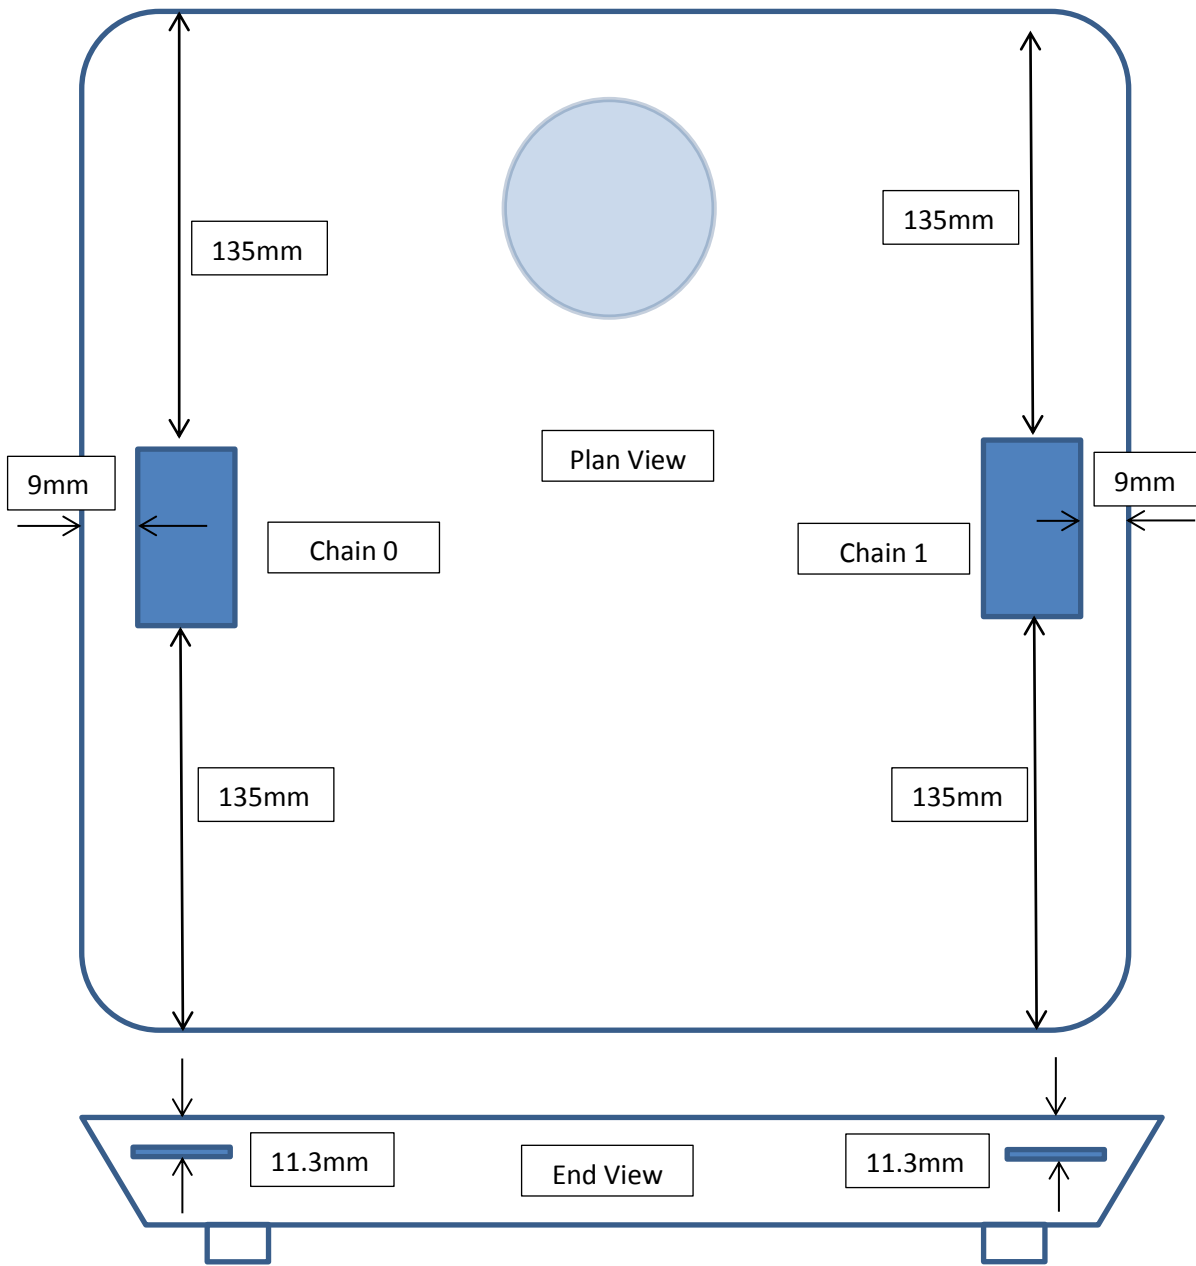

## Overall Dimensions

Top View of the DUT

## Extremity Exposure Conditions

Top @0mm

# Antenna Dimensions & Separation Distances

Antenna dimensions 24mm x 39mm