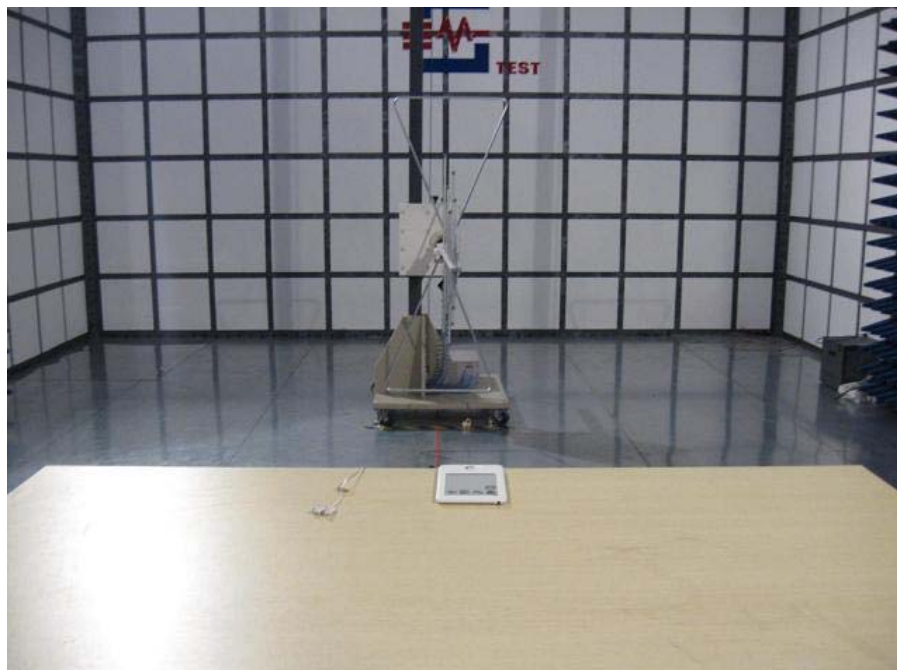

Radiation Emission Test Setup (30MHz to 1GHz)