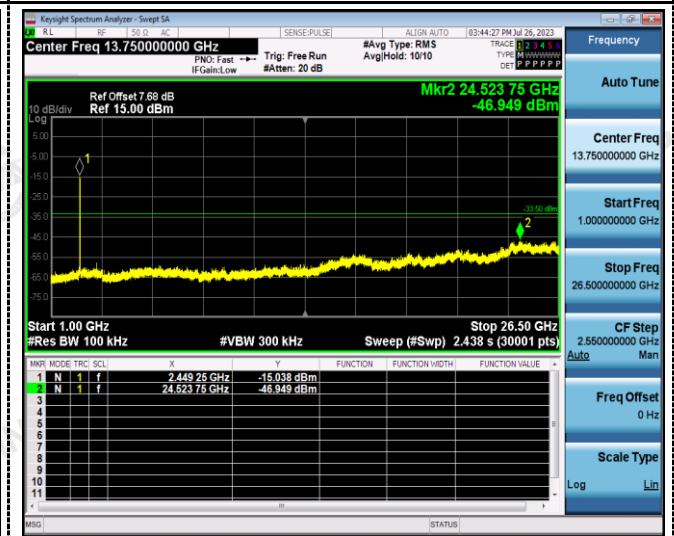

Reference
CH06

Reference
CH09

30MHz-1GHz

30MHz-1GHz

1GHz -25GHz

1GHz -25GHz

Ant2: