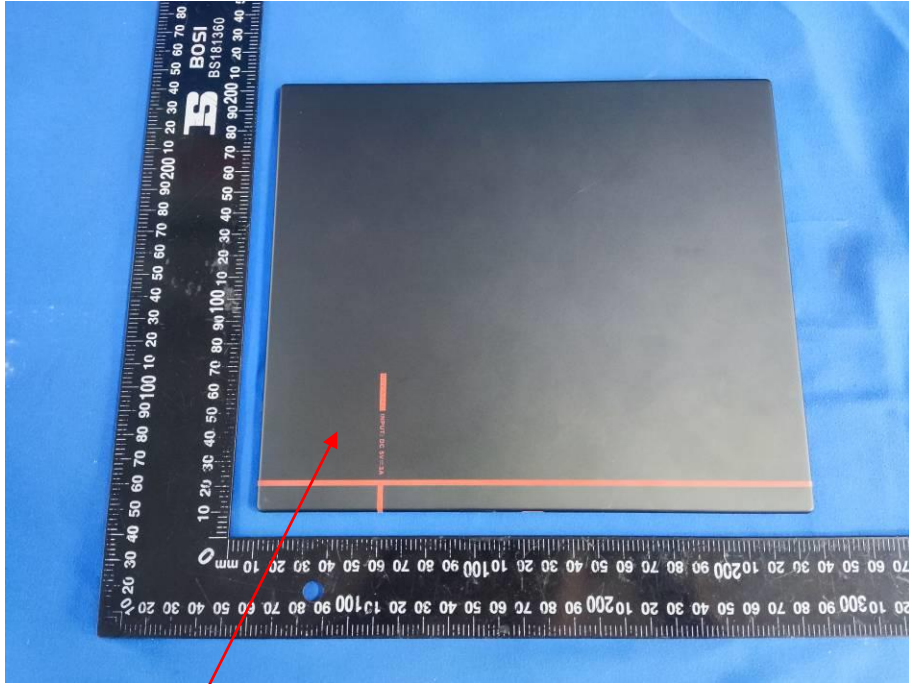

Label

FCC ID: XR3-NOTEAIR4C