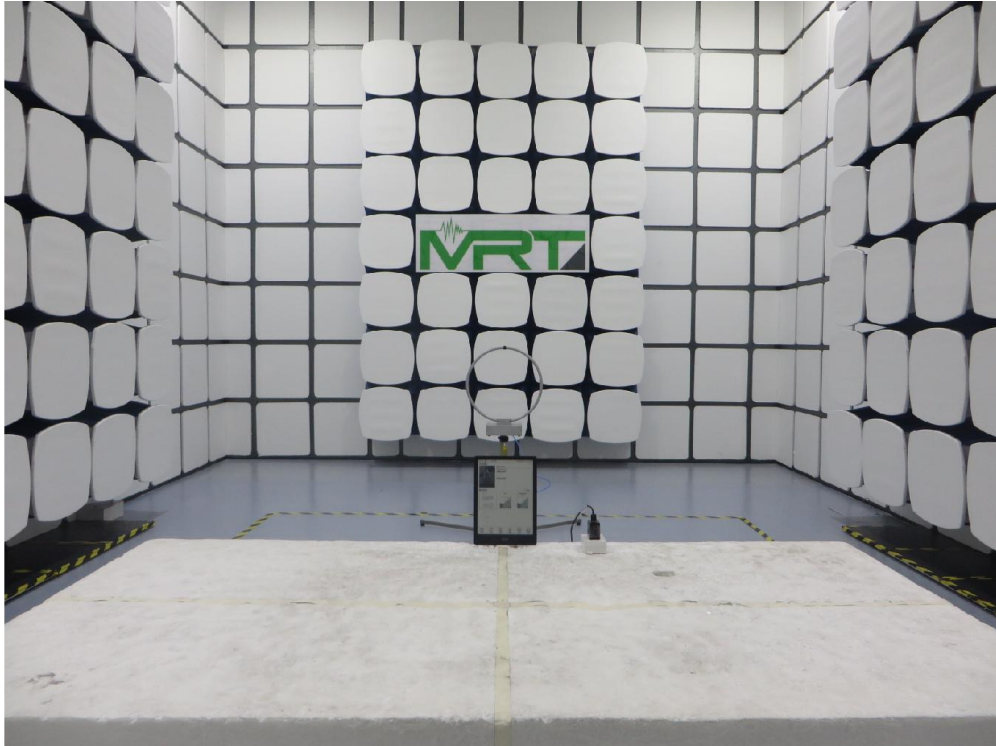

## FCC Part15C Test Setup Photo

Description: Front view of Conducted Emission Test Setup

Description: Back view of Conducted Emission Test Setup

Description: Radiated Emission Test Setup for 9kHz ~ 30MHz

Description: Radiated Emission Test Setup for 30MHz ~ 1GHz

Description: Radiated Emission Test Setup for 1GHz ~ 18GHz

Description: Radiated Emission Test Setup for 18GHz ~ 40GHz