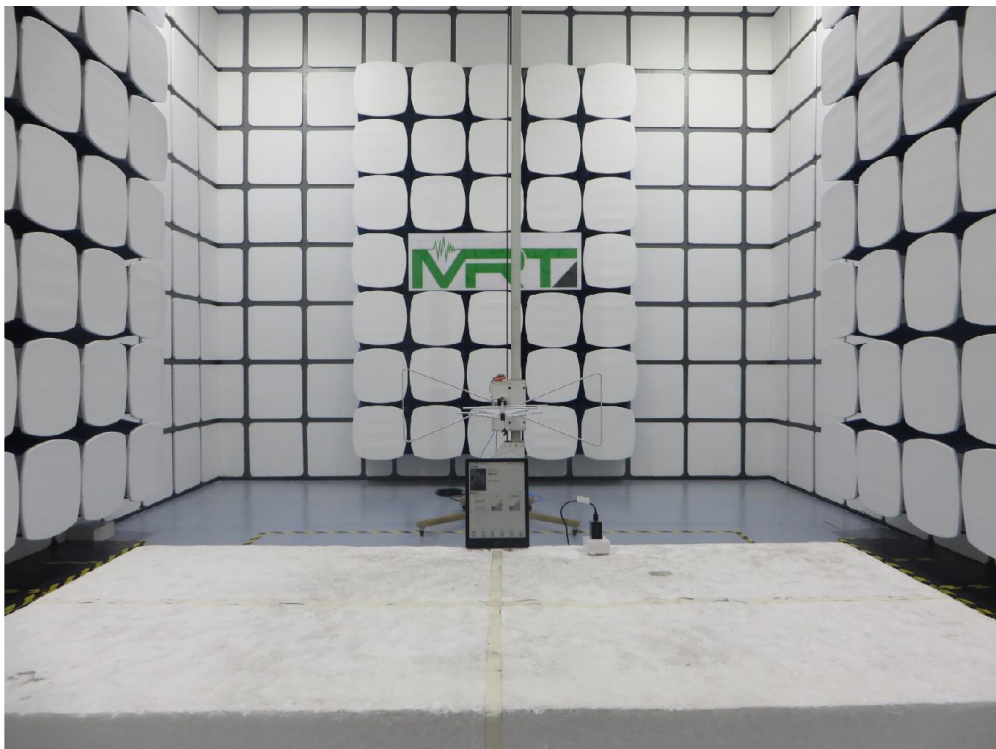

## FCC Part15C Test Setup Photo

Description: Front view of Conducted Emission Test Setup

Description: Back view of Conducted Emission Test Setup

Description: Radiated Emission Test Setup for 9kHz ~ 30MHz

Description: Radiated Emission Test Setup for 30MHz ~ 1GHz

Description: Radiated Emission Test Setup for 1GHz ~ 18GHz

Description: Radiated Emission Test Setup for 18GHz ~ 40GHz