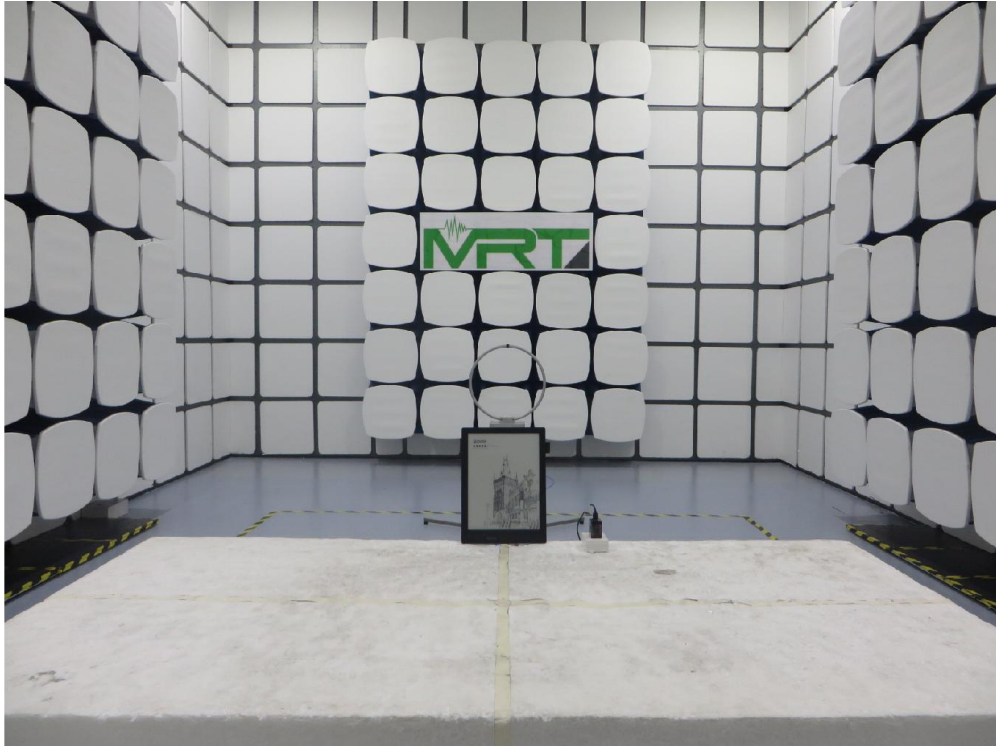

FCC Part15C Test Setup Photo

Description: Front view of Conducted Emission Test Setup

Description: Back view of Conducted Emission Test Setup

Description: Radiated Emission Test Setup for 9kHz ~ 30MHz

Description: Radiated Emission Test Setup for 30MHz ~ 1GHz

Description: Radiated Emission Test Setup for 1GHz ~ 18GHz

Description: Radiated Emission Test Setup for 18GHz ~ 40GHz