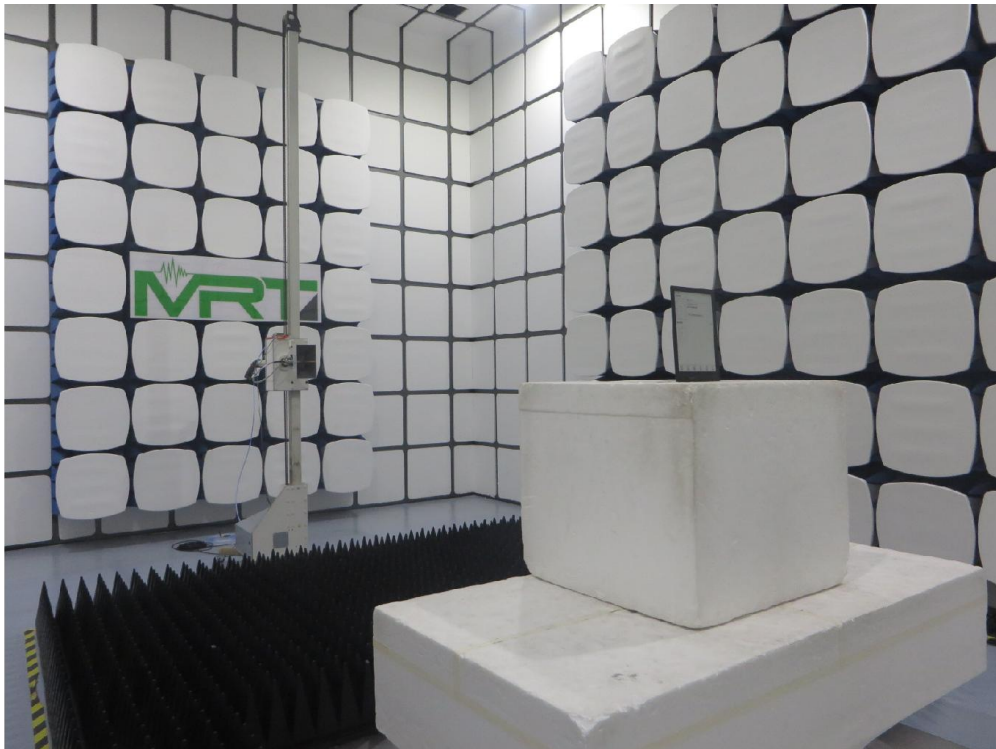

FCC Part15C Test Setup Photo

Description: Front view of Conducted Emission Test Setup

Description: Back view of Conducted Emission Test Setup

Description: Radiated Emission Test Setup for 9kHz ~ 30MHz

Description: Radiated Emission Test Setup for 30MHz ~ 1GHz

Description: Radiated Emission Test Setup for 1GHz ~ 18GHz

Description: Radiated Emission Test Setup for 18GHz ~ 40GHz