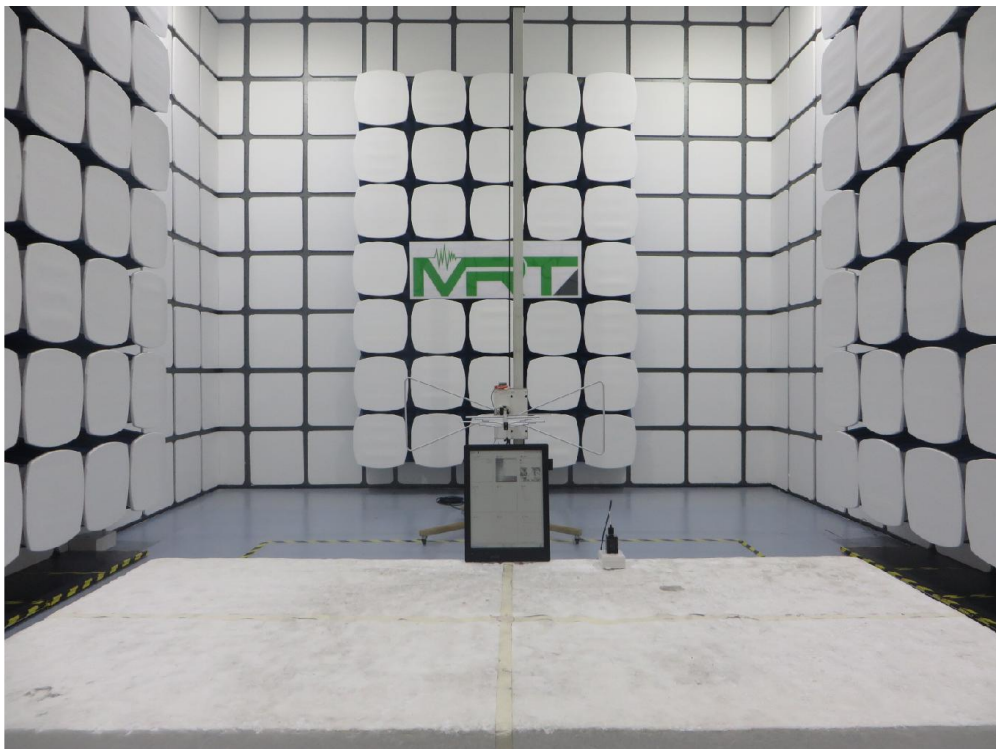

FCC Part15C Test Setup Photo

Description: Front view of Conducted Emission Test Setup

Description: Back view of Conducted Emission Test Setup

Description: Radiated Emission Test Setup for 9kHz ~ 30MHz

Description: Radiated Emission Test Setup for 30MHz ~ 1GHz

Description: Radiated Emission Test Setup for 1GHz ~ 18GHz

Description: Radiated Emission Test Setup for 18GHz ~ 40GHz