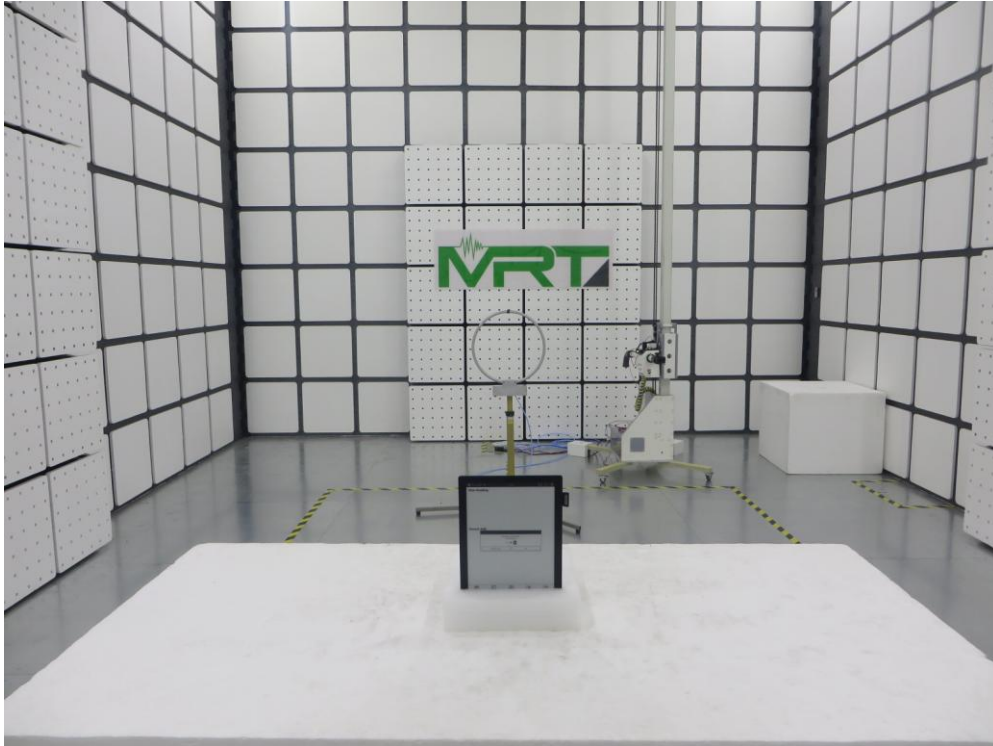

## FCC Part15C Test Setup Photo

Description: Front view of Conducted Emission Test Setup

Description: Back view of Conducted Emission Test Setup

Description: Radiated Emission Test Setup for 9kHz ~ 30MHz

Description: Radiated Emission Test Setup for 30MHz ~ 1GHz

Description: Radiated Emission Test Setup for 1GHz ~ 18GHz

Description: Radiated Emission Test Setup for 18GHz ~ 25GHz