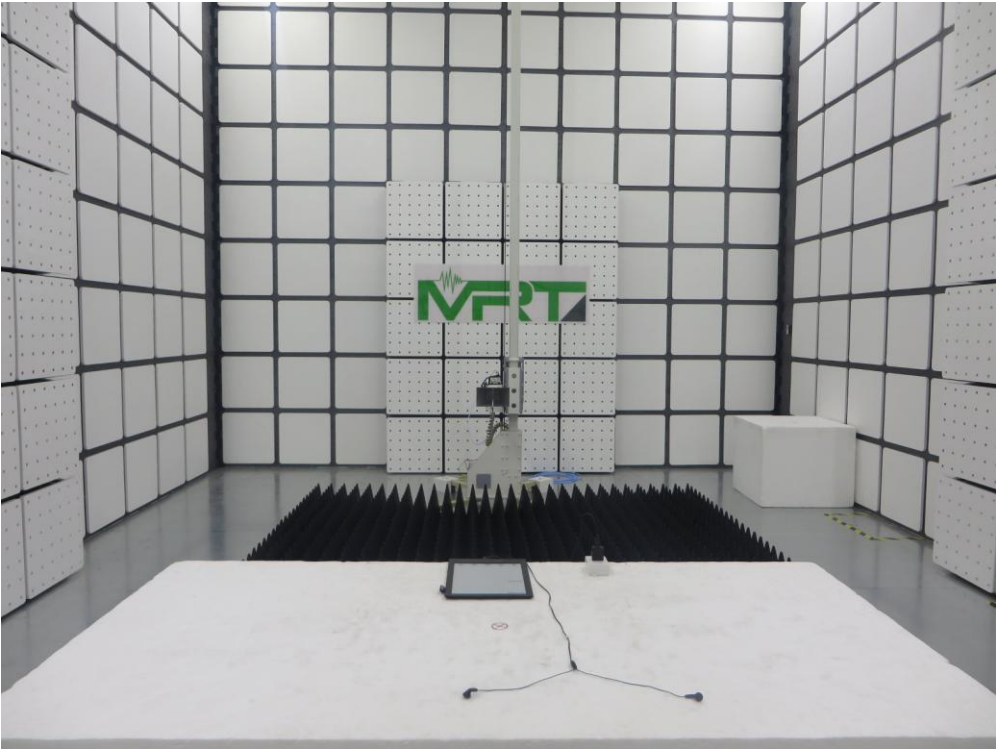

Test Mode: Mode 1: Charging + Reading

Description: Radiated disturbance Test Setup for 1GHz ~ 18GHz