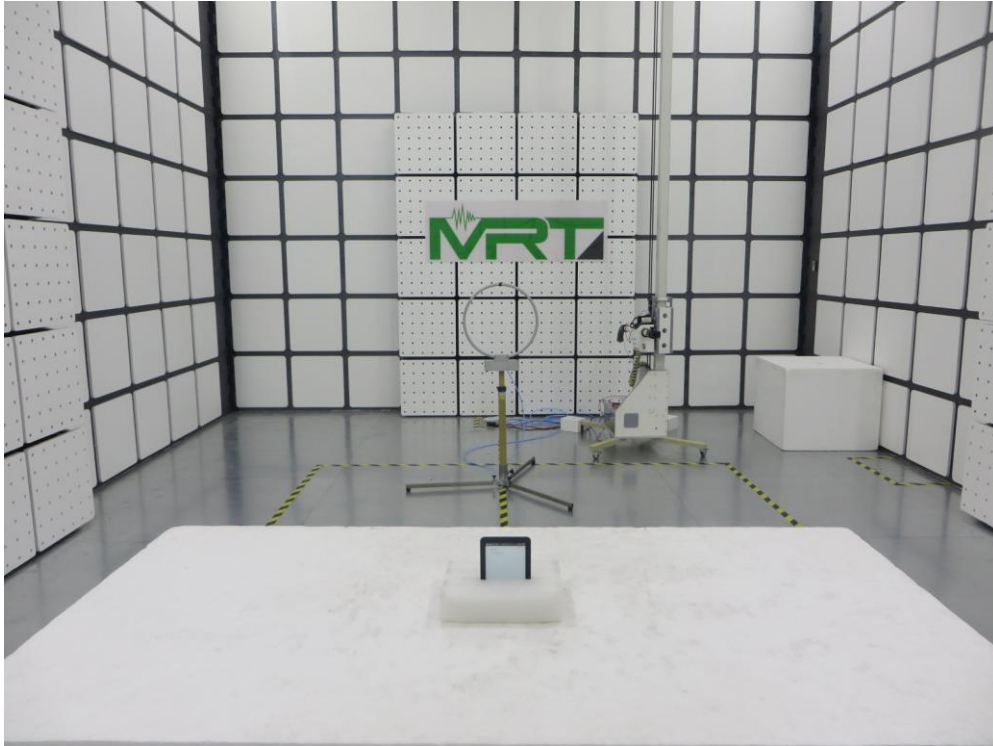

Description: Radiated Emission Test Setup for 30MHz ~ 1GHz