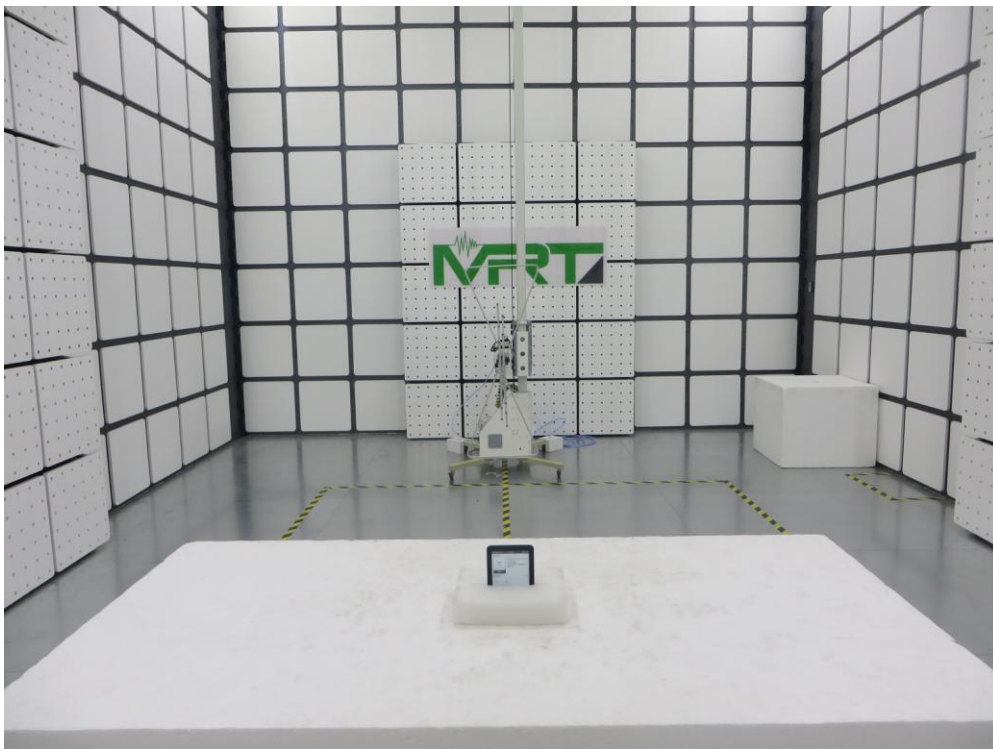

Description: Radiated Emission Test Setup for 1GHz ~ 18GHz