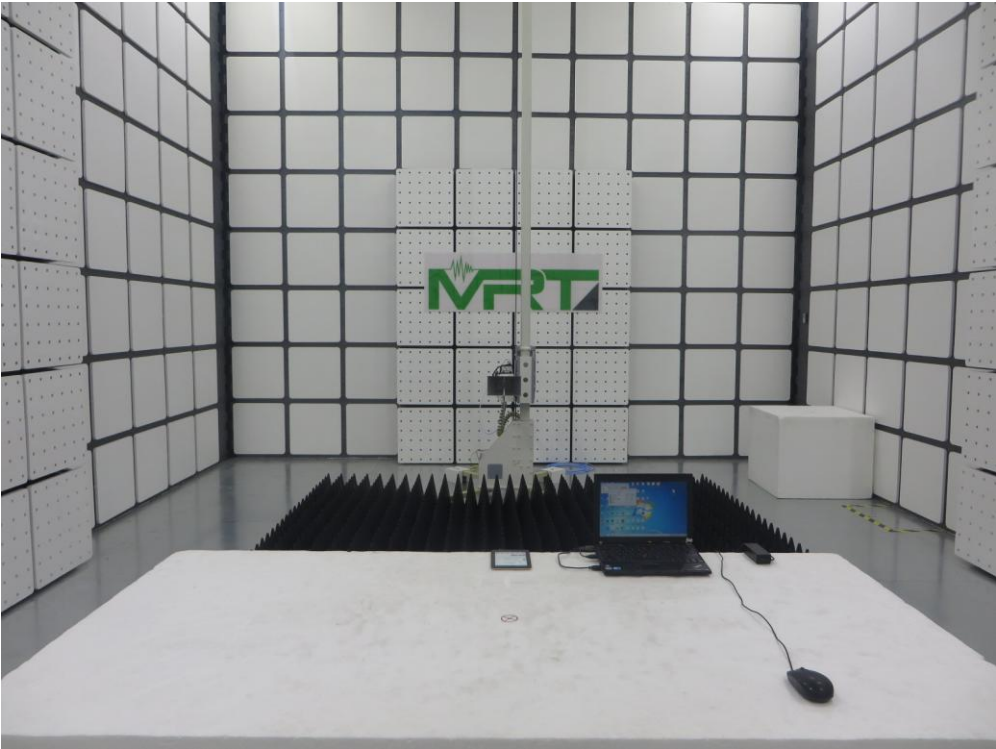

FCC 15B Test Setup Photo

Test Mode: Mode 1: Charging + Reading

Description: Front View of Conducted Emission

Test Mode: Mode 1: Charging + Reading

Description: Front View of Conducted Emission

Test Mode: Mode 2: USB Copy

Test Mode: Mode 1: Charging + Reading

Description: Radiated disturbance Test Setup for 1GHz ~ 18GHz

Test Mode: Mode 2: USB Copy

Description: Radiated disturbance Test Setup for 30MHz ~ 1GHz

Test Mode: Mode 2: USB Copy

Description: Radiated disturbance Test Setup for 1GHz ~ 18GHz

FCC Part15C Test Setup Photo

Description: Front view of Conducted Emission Test Setup

Description: Back view of Conducted Emission Test Setup