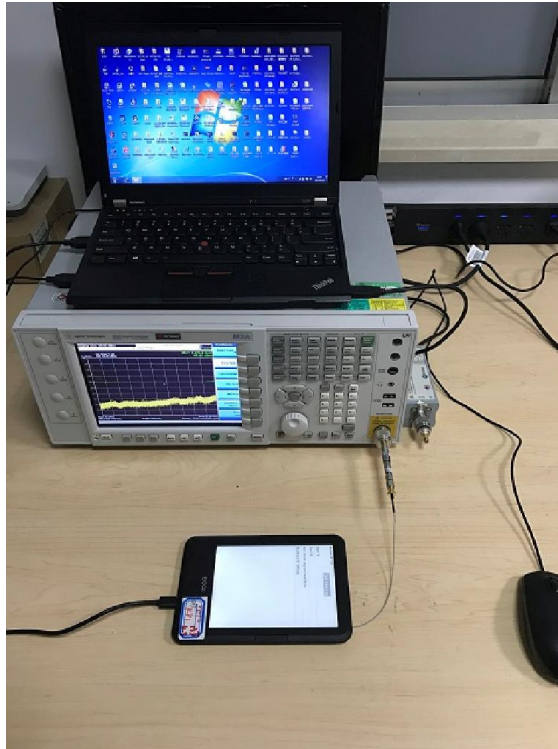

## FCC Part15C Test Setup Photo

Description: Conducted Measurement Test Setup

Description: Front view of Conducted Emission Test Setup

Description: Back view of Conducted Emission Test Setup

Description: Radiated Emission Test Setup for 9kHz ~ 30MHz

Description: Radiated Emission Test Setup for 30MHz ~ 1GHz

Description: Radiated Emission Test Setup for 1GHz ~ 18GHz

Description: Radiated Emission Test Setup for 18GHz ~ 40GHz