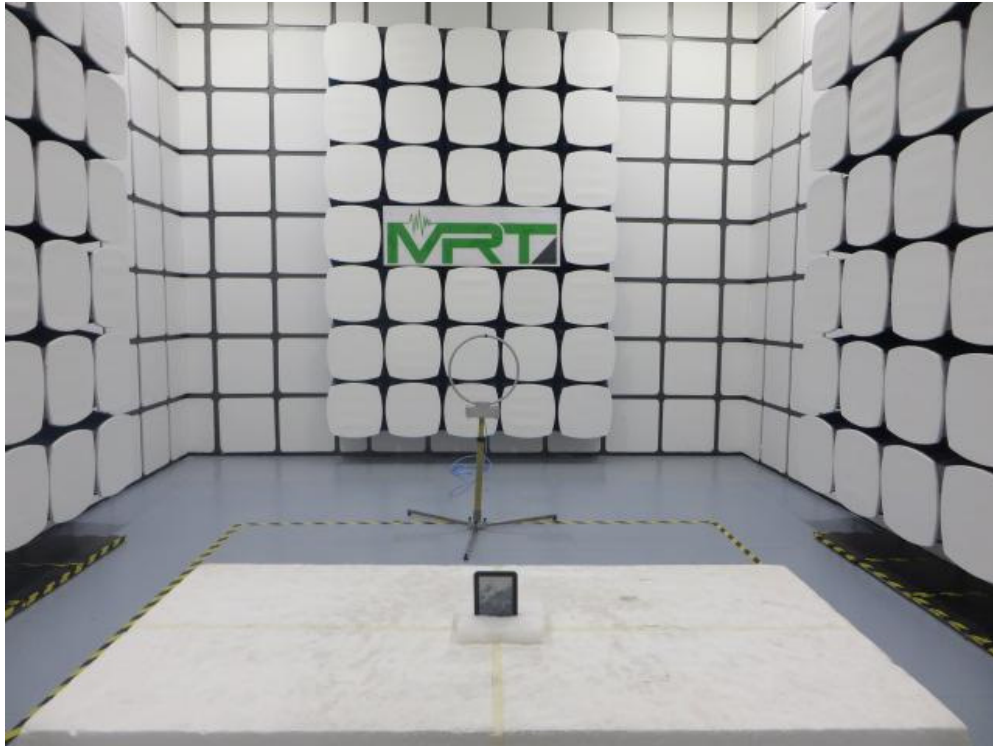

## FCC Part15C Test Setup Photo

Description: Conducted Measurement Test Setup

Description: Front view of Conducted Emission Test Setup

Description: Back view of Conducted Emission Test Setup

Description: Radiated Emission Test Setup for 9kHz ~ 30MHz

Description: Radiated Emission Test Setup for 30MHz ~ 1GHz

Description: Radiated Emission Test Setup for 1GHz ~ 18GHz

Description: Radiated Emission Test Setup for 18GHz ~ 40GHz