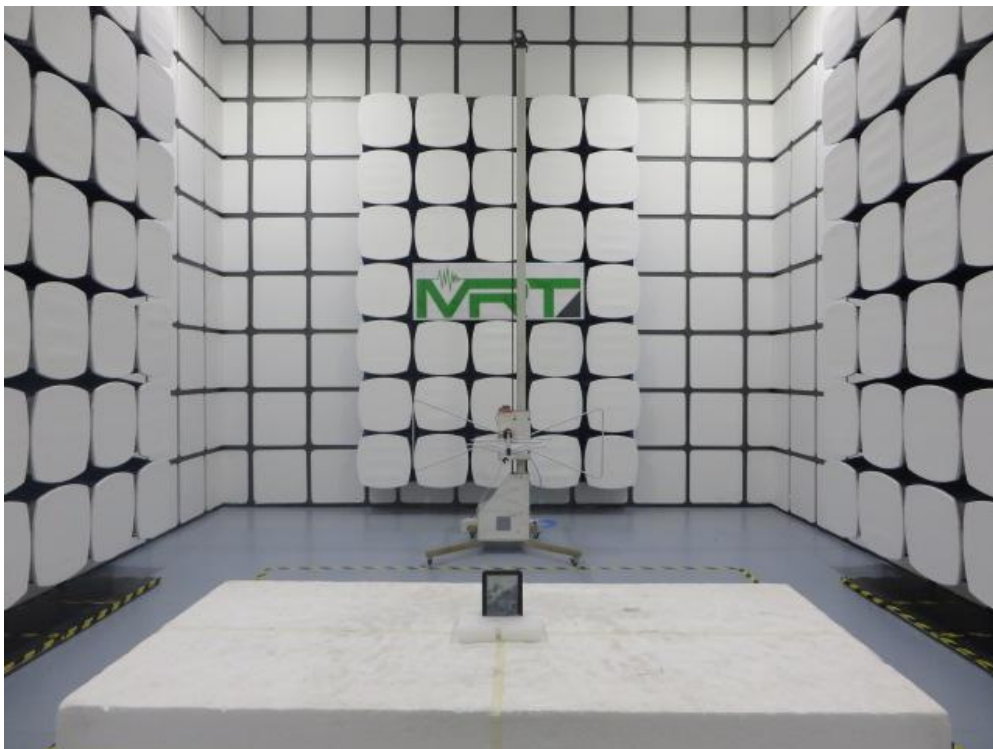

## FCC Part15C Test Setup Photo

Description: Conducted Measurement Test Setup

Description: Front view of Conducted Emission Test Setup

Description: Back view of Conducted Emission Test Setup

Description: Radiated Emission Test Setup for 9kHz ~ 30MHz

Description: Radiated Emission Test Setup for 30MHz ~ 1GHz

Description: Radiated Emission Test Setup for 1GHz ~ 18GHz

Description: Radiated Emission Test Setup for 18GHz ~ 40GHz