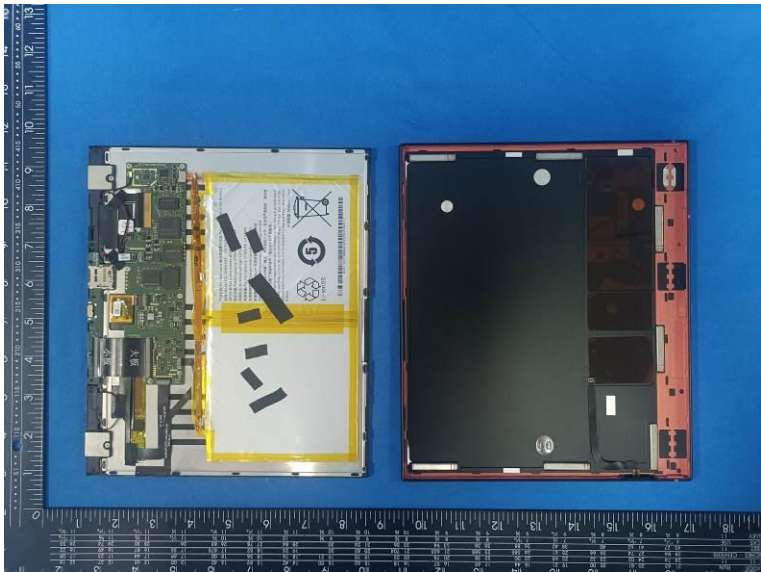

# Internal Photos of the EUT

Photo 1

Photo 2

BLE/BT/2.4G  
WIFI/5GWIFI  
PIFA Antenna

Photo 3

Photo 4

Photo 5

Photo 6