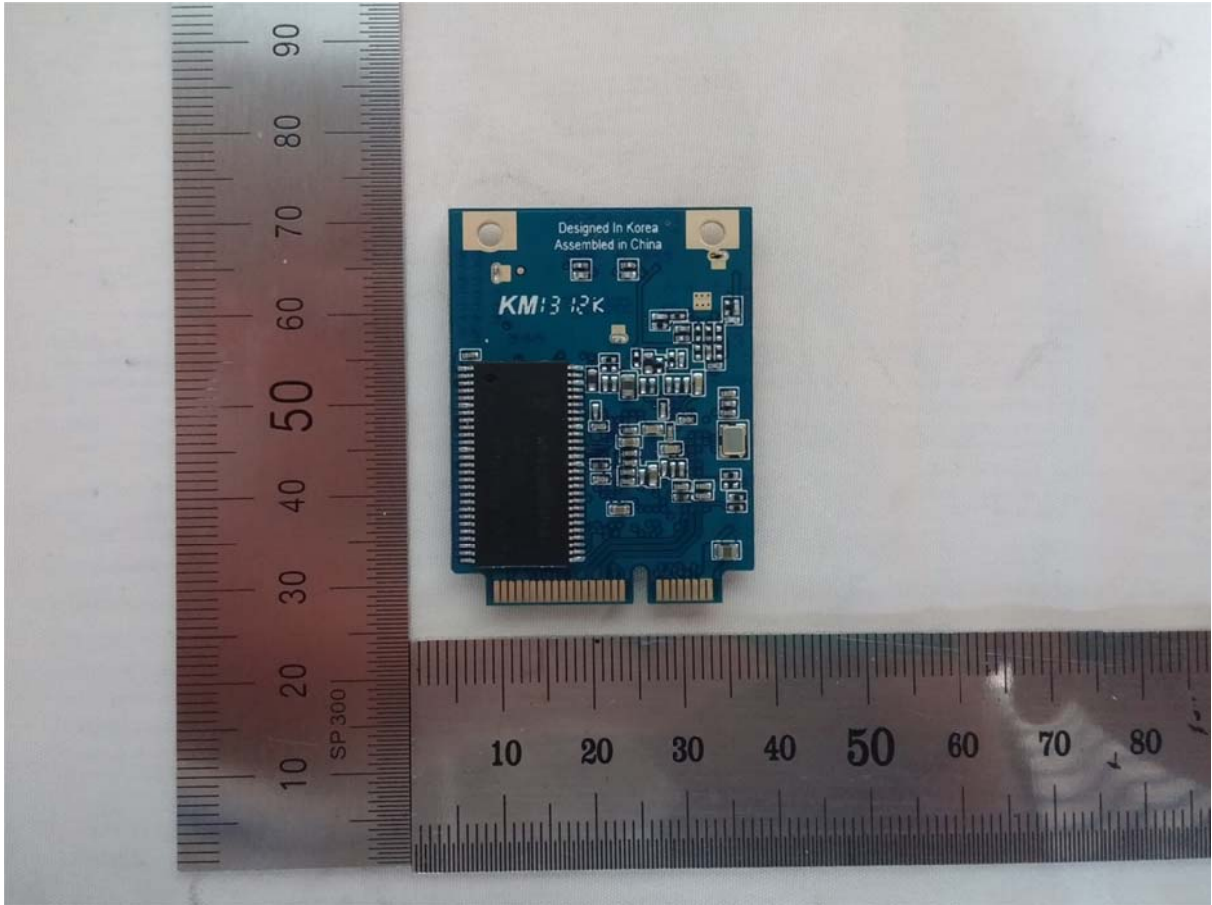

Interior View of EUT

View of Main PCB(TOP)

View of Main PCB (Bottom)

Monopole Antenna (WSL205)

Internal Antenna (W5E-WO-07-F245)

PIFA Antenna (3A-EEW01C1-011)