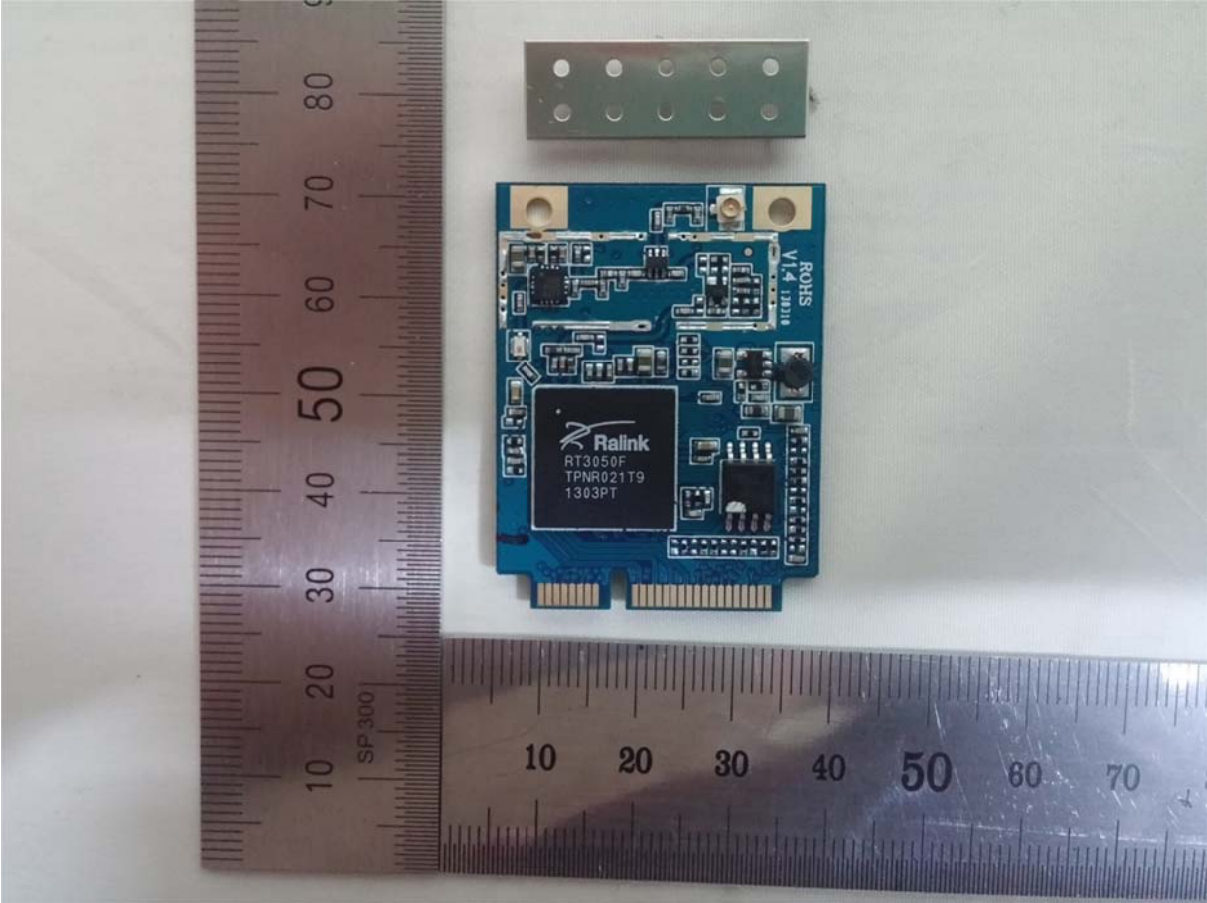

Interior View of EUT

View of Main PCB(TOP)

View of Main PCB (Bottom)

Monopole Antenna (WSL205)

Internal Antenna (W5E-WO-07-F245)

PIFA Antenna (3A-EEW01C1-011)