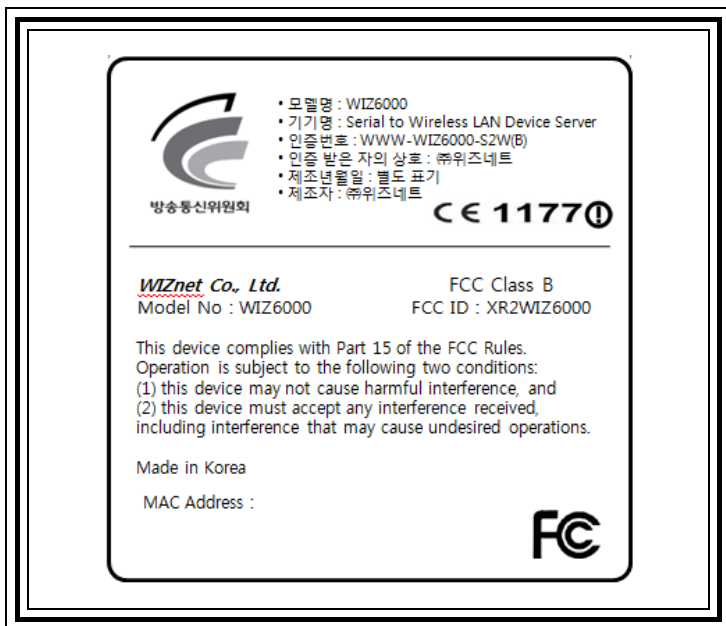

FCC ID SAMPLE LABEL & LOCATION

LABELLING REQUIREMENTS

PER \$2.925

The Label shown shall be permanently affixed at a conspicuous location on the device and be readily visible to the user at the time of purchase