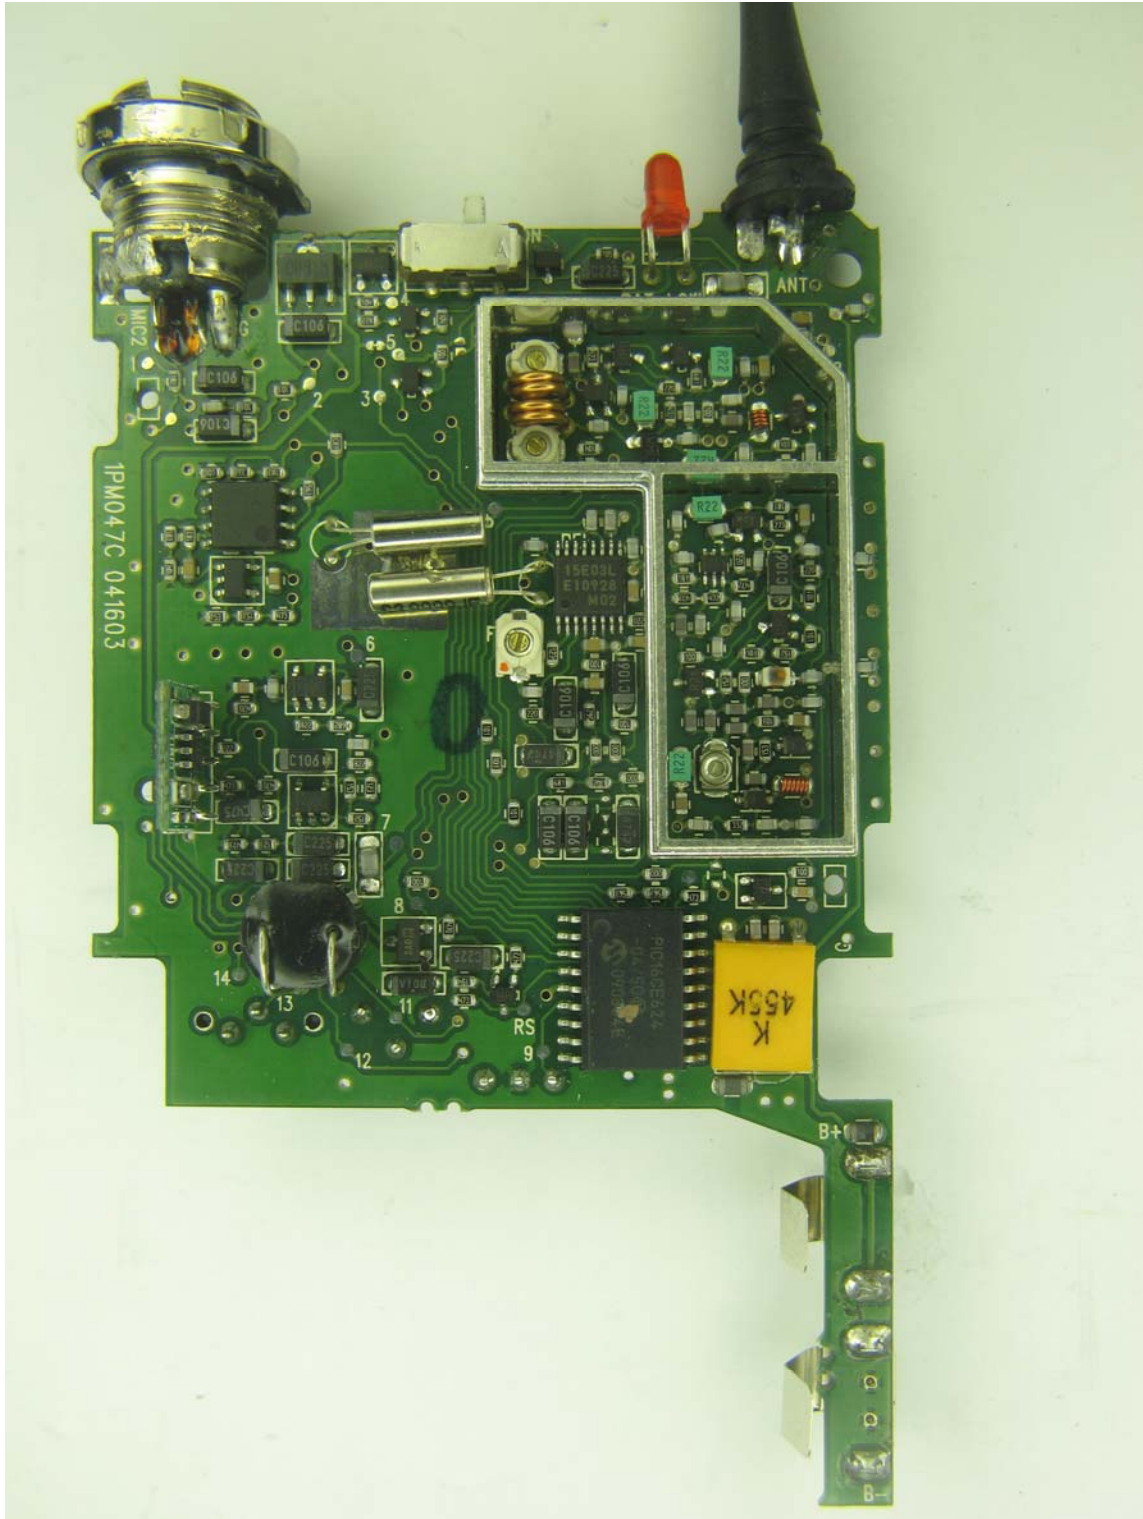

Company: Fender Musical Instruments Corp.
Model: UHF WRLS BP
Date: January 7, 2010
Photo Description: Internal view of Transmitter

Company: Fender Musical Instruments Corp.
Model: UHF WRLS BP
Date: January 7, 2010
Photo Description: Internal view of PCB

Company: Fender Musical Instruments Corp.
Model: UHF WRLS BP
Date: January 7, 2010
Photo Description: Component view of PCB

Company: Fender Musical Instruments Corp.
Model: UHF WRLS BP
Date: January 7, 2010
Photo Description: Solder side view of PCB