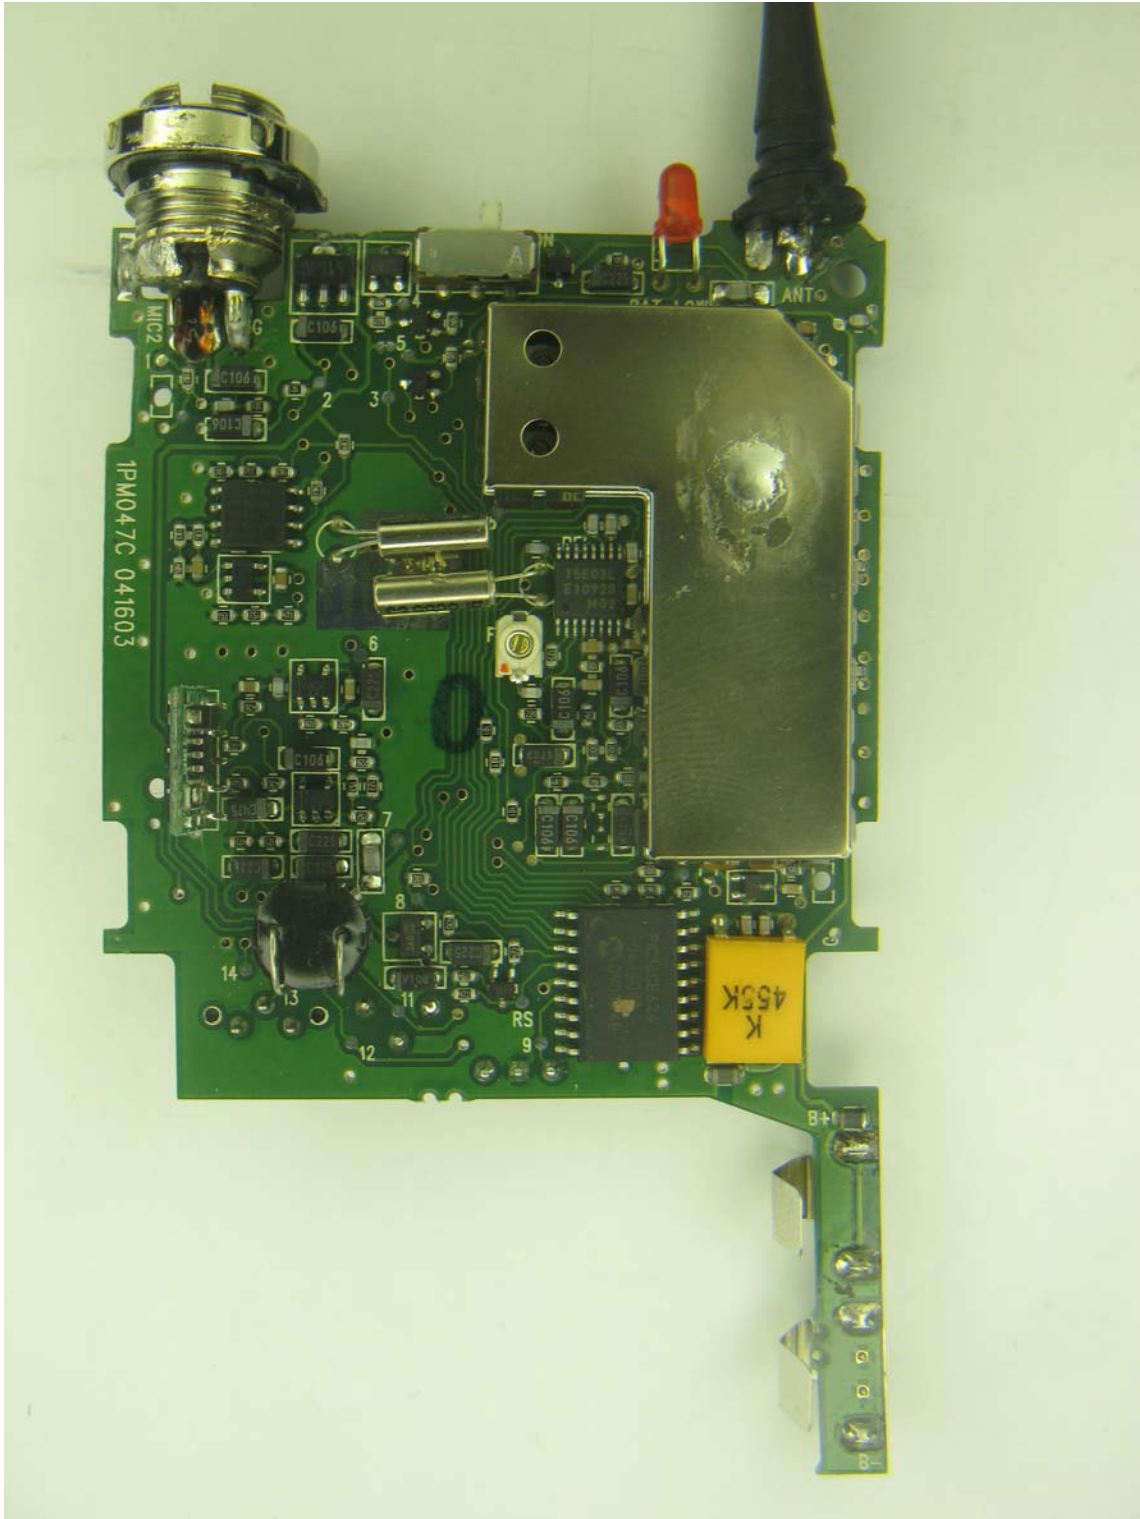

Company: Fender Musical Instruments Corp.
Model: UHF WRLS BP
Date: January 7, 2010
Photo Description: Internal view of Transmitter

Company: Fender Musical Instruments Corp.
Model: UHF WRLS BP
Date: January 7, 2010
Photo Description: Internal view of PCB

Company: Fender Musical Instruments Corp.
Model: UHF WRLS BP
Date: January 7, 2010
Photo Description: Component view of PCB

Company: Fender Musical Instruments Corp.
Model: UHF WRLS BP
Date: January 7, 2010
Photo Description: Solder side view of PCB