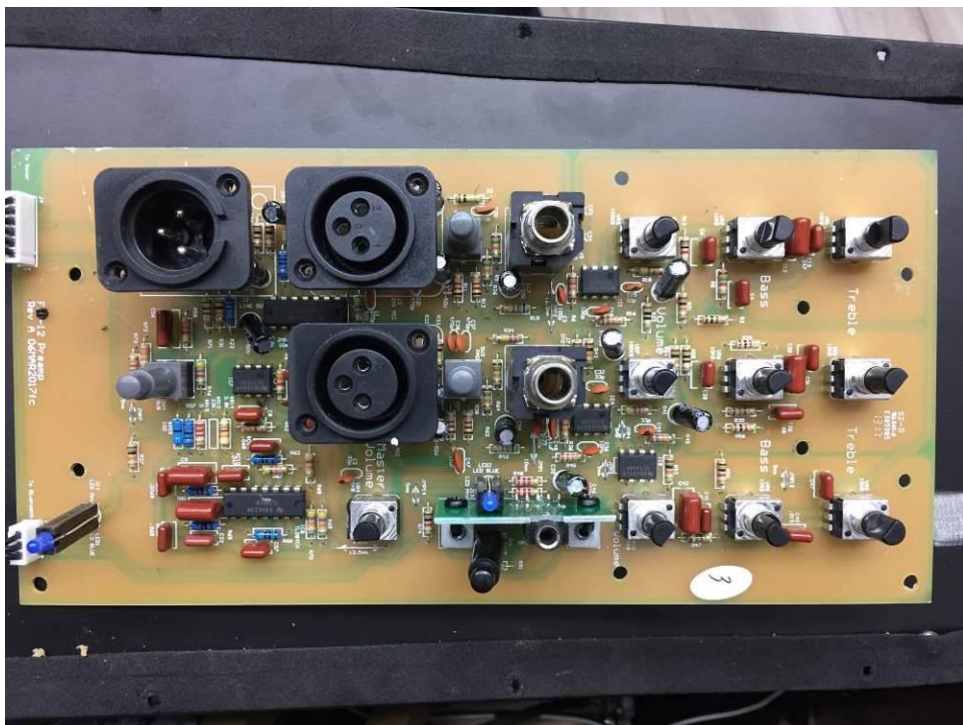

FCC ID: XQW-FEN1714
IC: 8690A-FEN1714

Internal Picture

Fighter 10

RF module

Fighter 12