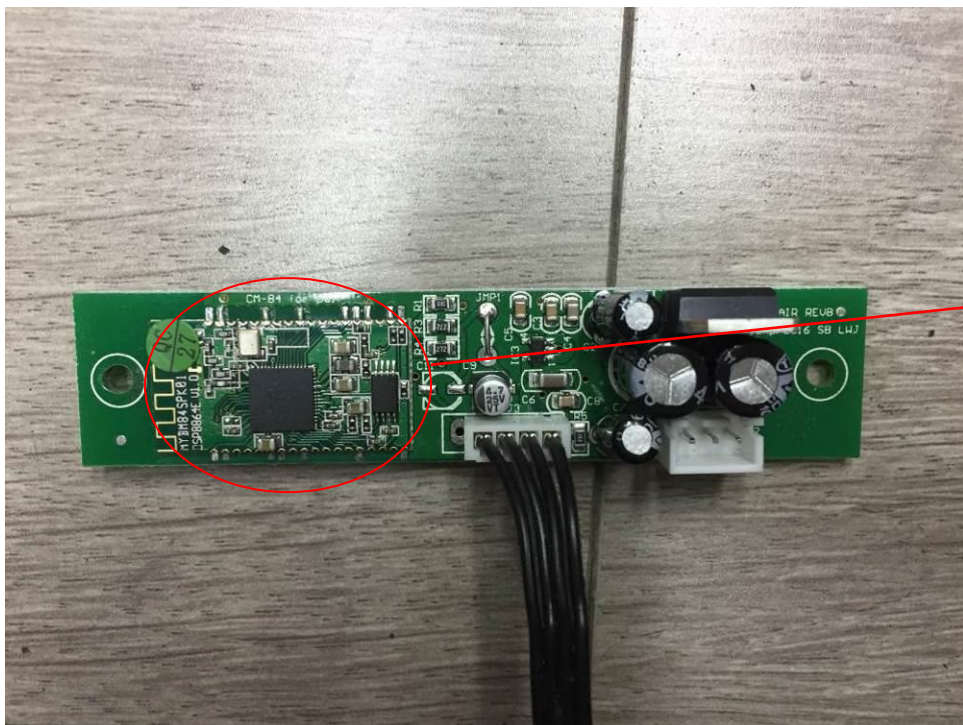

FCC ID: XQW-FEN1714
IC: 8690A-FEN1714

Internal Picture

Fighter 10

RF module

Fighter 12