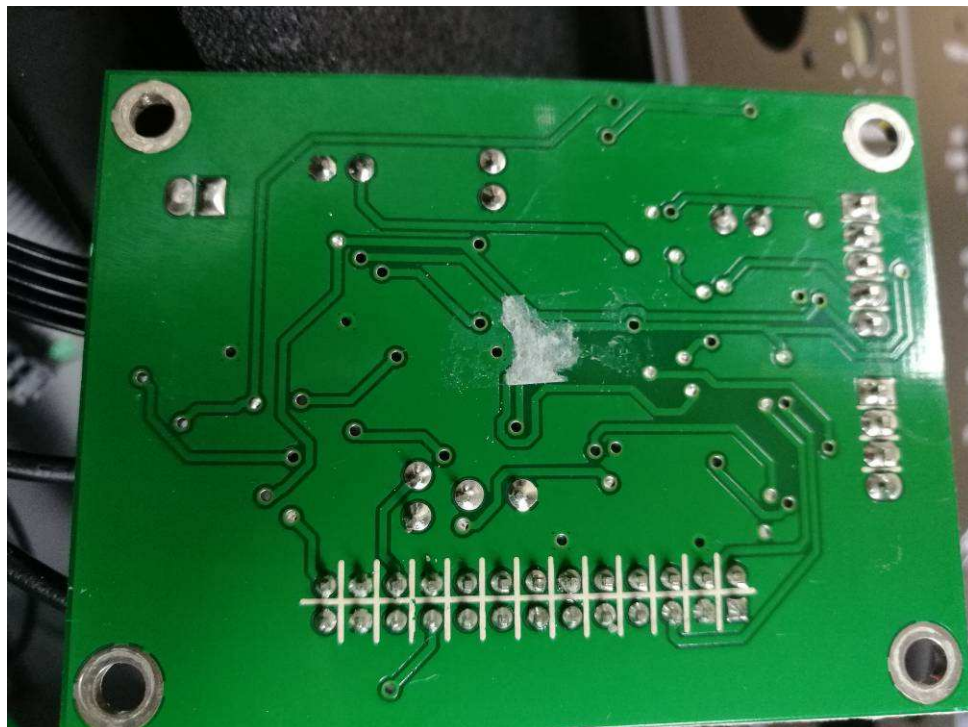

**FCC ID: XQW- FEN1542B**  
**IC: 8690A- FEN1542B**

# Internal Picture

RF module