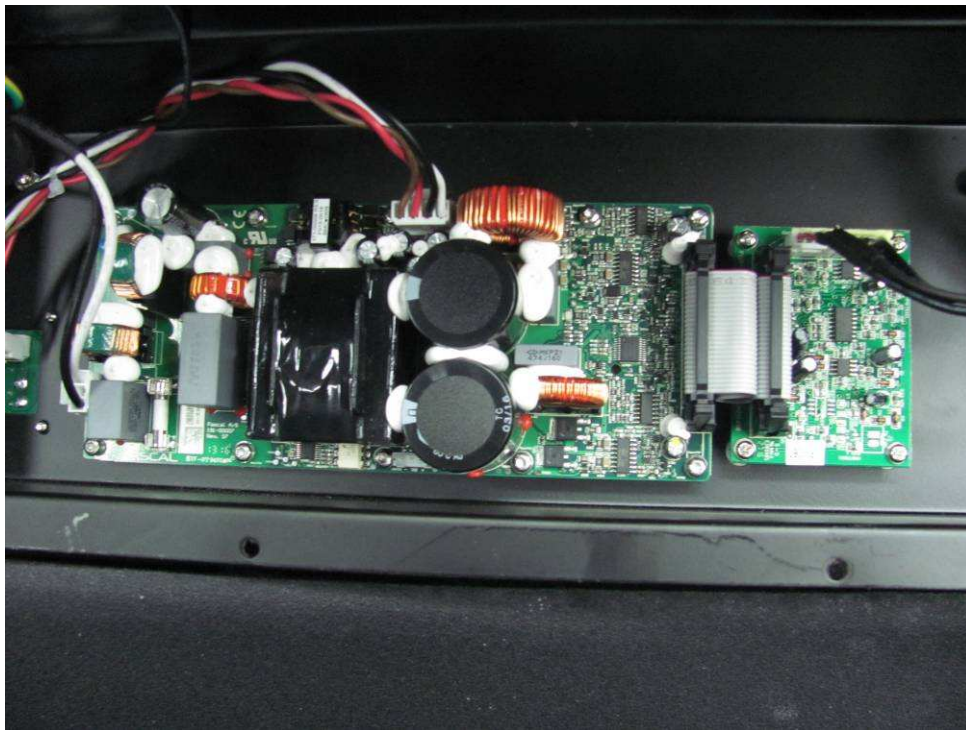

**FCC ID: XQW- FEN1542B**  
**IC: 8690A- FEN1542B**

# Internal Picture

RF module