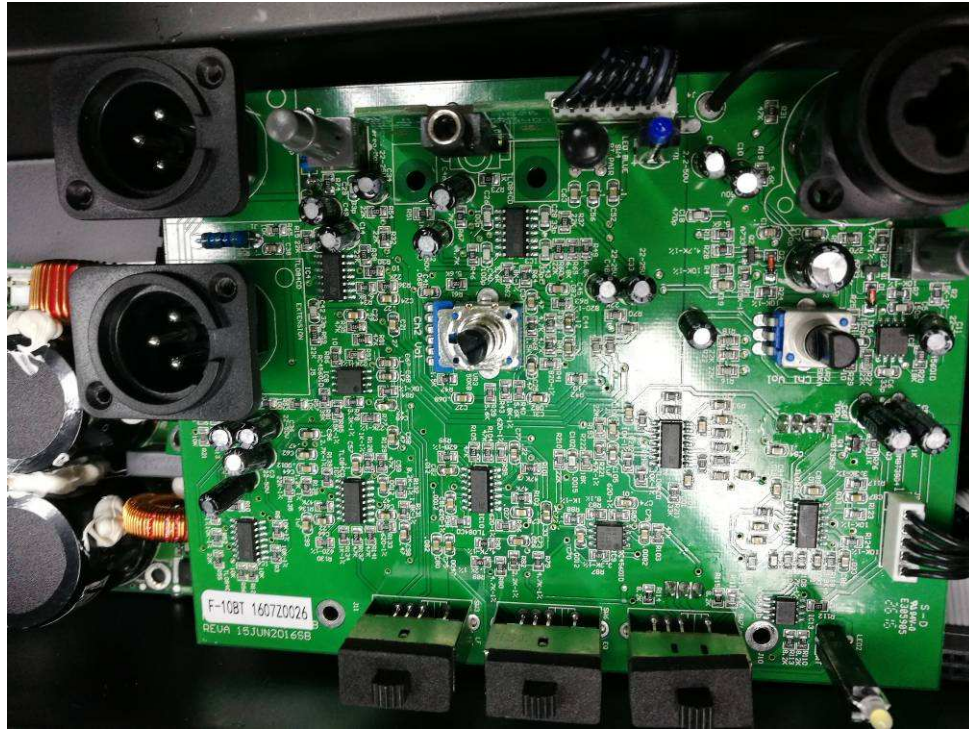

**FCC ID: XQW- FEN1542B**  
**IC: 8690A- FEN1542B**

# Internal Picture

RF module