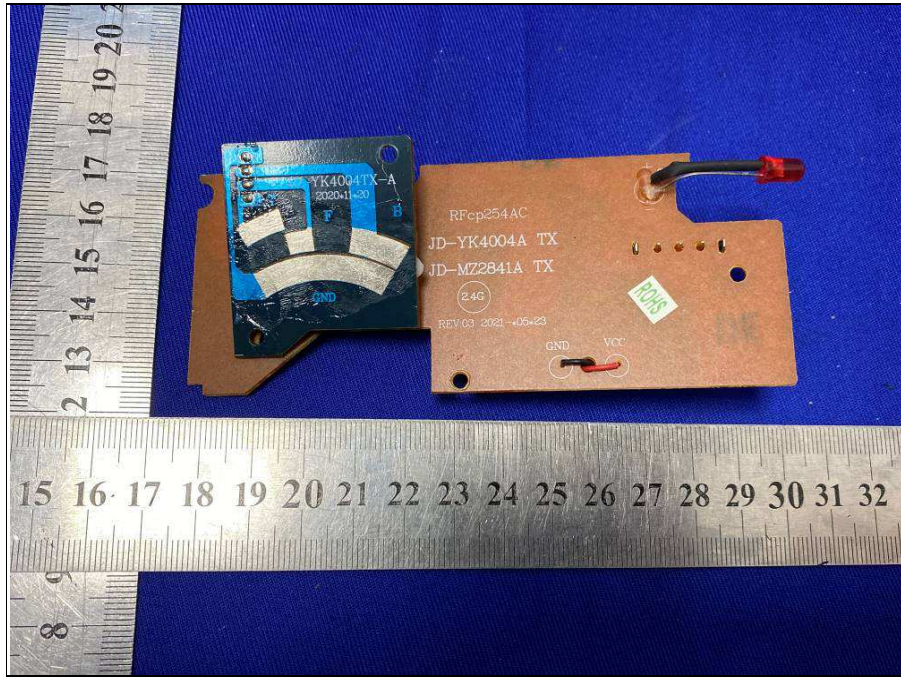

BUREAU
VERITAS

Reference No.: 2406WDG0342

PHOTOGRAPHS OF THE EUT

BUREAU
VERITAS

Reference No.: 2406WDG0342

TX ANT

BUREAU
VERITAS

Reference No.: 2406WDG0342